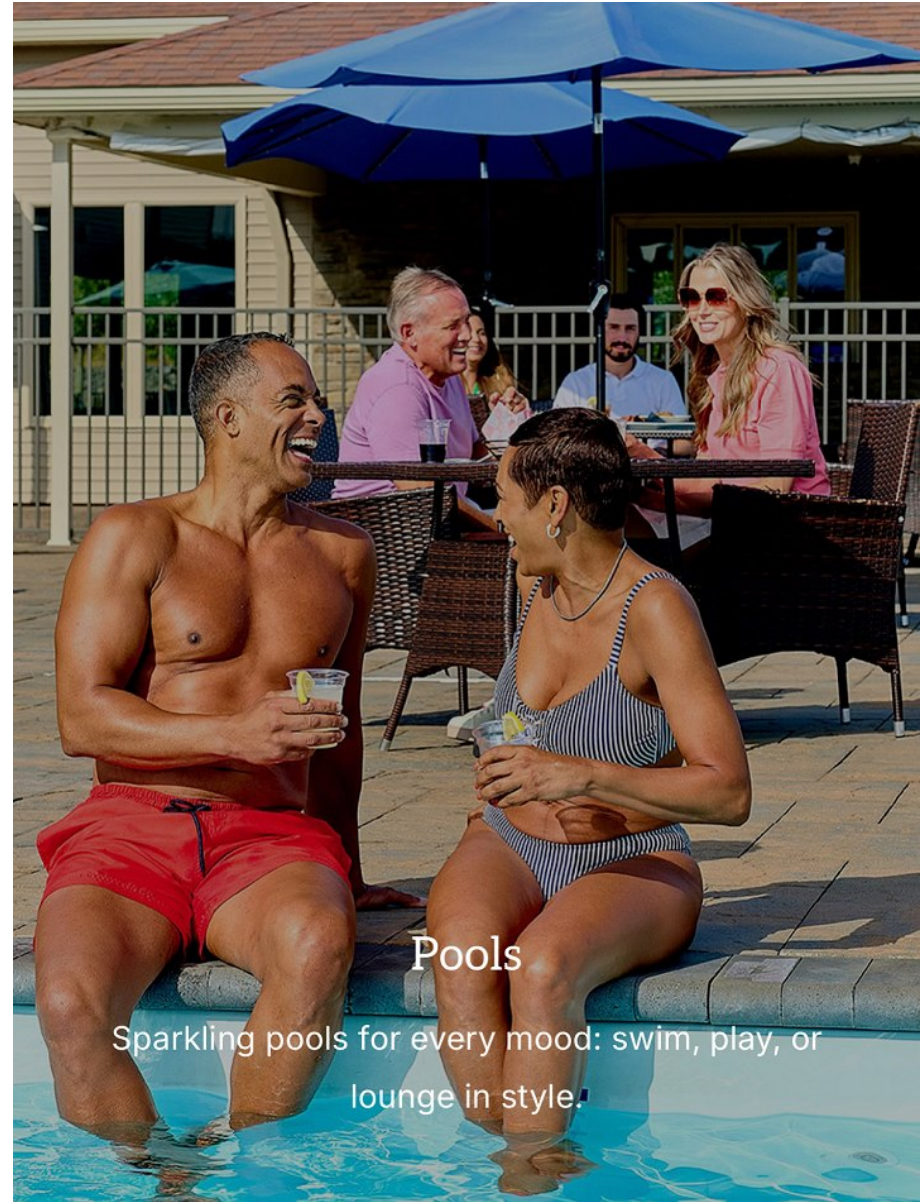

Pools

Sparkling pools for every mood: swim, play, or lounge in style.

REGGIE WADE

Height: 6'1" Chest: 41" Waist: 33" Collar: 16.5" Suit: 41 Shoe: 11 US Hair: Black Eyes: Brown

REGGIE WADE

Height: 6'1" Chest: 41" Waist: 33" Collar: 16.5" Suit: 41 Shoe: 11 US Hair: Black Eyes: Brown