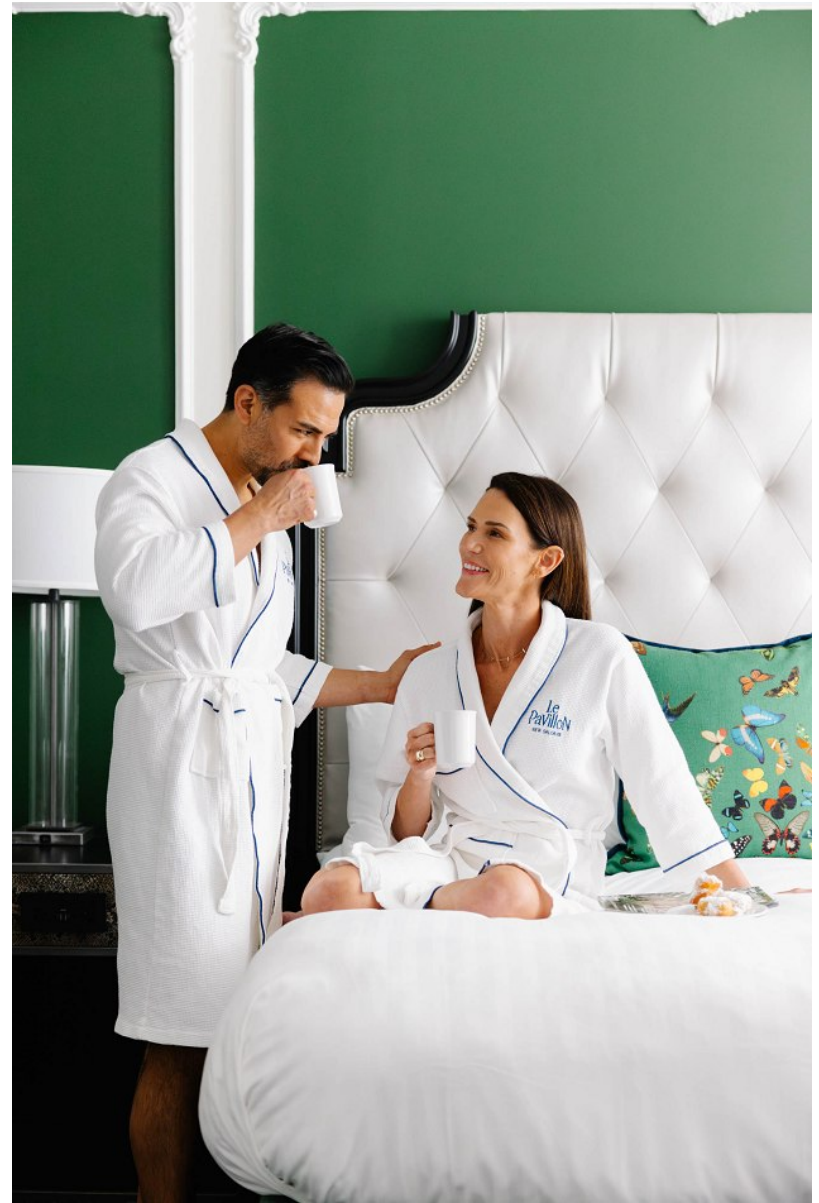

EDWARD MICHAEL

Height: 6'0" Chest: 42" Waist: 30" Hip: 30" Collar: 15.5" Suit: 40 Shoe: 11 US Hair: Brown Eyes: Brown