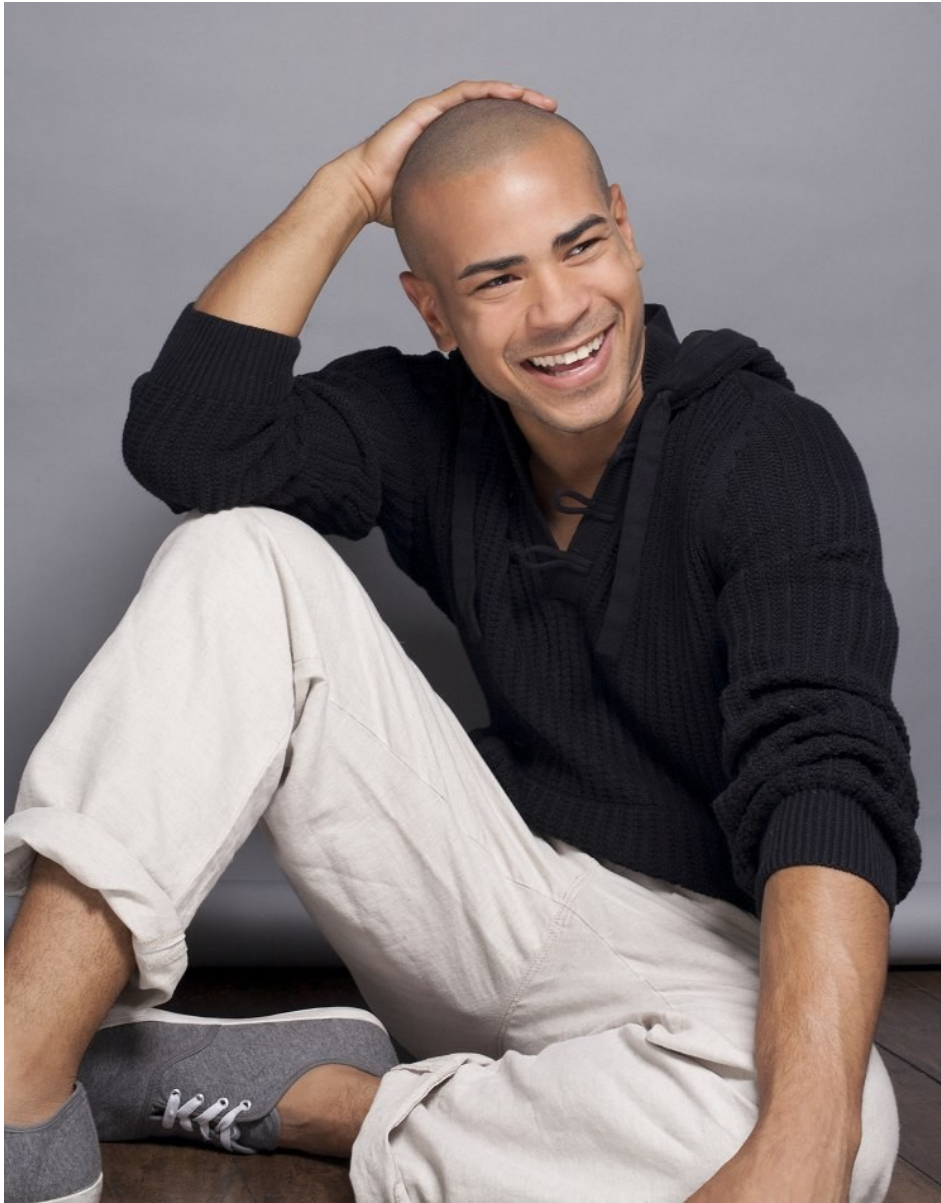

DAVID CORBIN

Height: 5'10" Waist: 31.5" Collar: 15.5" Suit: 38 Shoe: 11.5 US Shoe: 11.5 Hair: Brunette Eyes: Brown

DAVID CORBIN

Height: 5'10" Waist: 31.5" Collar: 15.5" Suit: 38 Shoe: 11.5 US Shoe: 11.5 Hair: Brunette Eyes: Brown