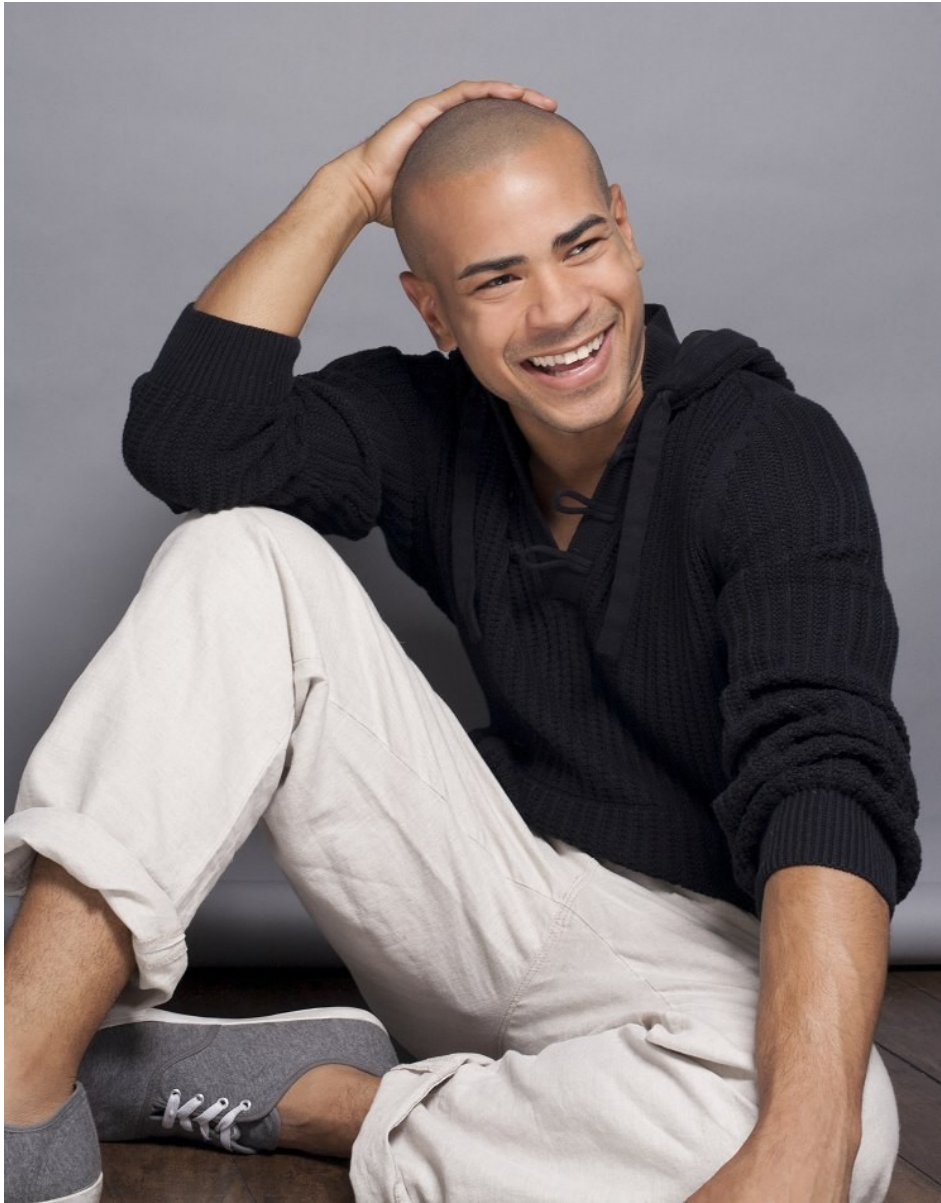

DAVID CORBIN

Height: 5'10" Waist: 32" Collar: 15.5" Suit: 38 Shoe: 11.5 US Shoe: 11.5 Hair: Brunette Eyes: Brown

DAVID CORBIN

Height: 5'10" Waist: 32" Collar: 15.5" Suit: 38 Shoe: 11.5 US Shoe: 11.5 Hair: Brunette Eyes: Brown