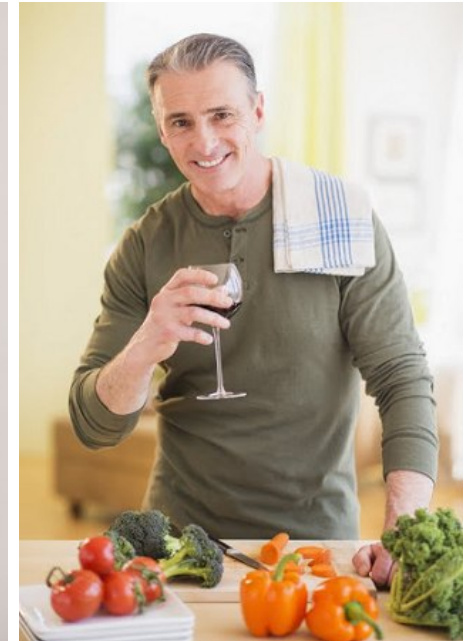

## ROBERT FOULKES

Height: 6'2" Waist: 33" Collar: 16.5" Suit: 42 Shoe: 12 US Hair: Brown  
Eyes: Brown

**b** B E L L A G E N C Y  
MODEL & TALENT

Bella Agency New York City 270 Lafayette Street / Suite 802, New York, NY 10012  
T: 212.965.9200 Email: [info@bellany.com](mailto:info@bellany.com)