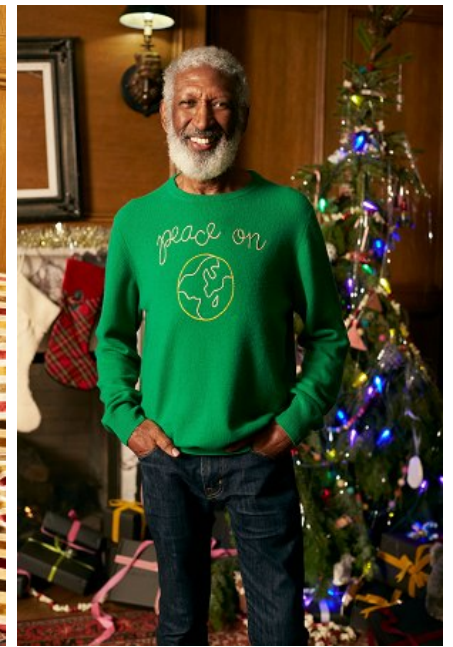

DASHIELL CRIGLER

Height: 5'10" Waist: 30" Collar: 14.5" Suit: 38 Shoe: 10 US Shoe: 10 Hair: Salt and Pepper Eyes: Blue/Grey

b B E L L A G E N C Y
MODEL & TALENT

Bella Agency New York City 270 Lafayette Street / Suite 802, New York, NY 10012
T: 212.965.9200 Email: info@bellany.com