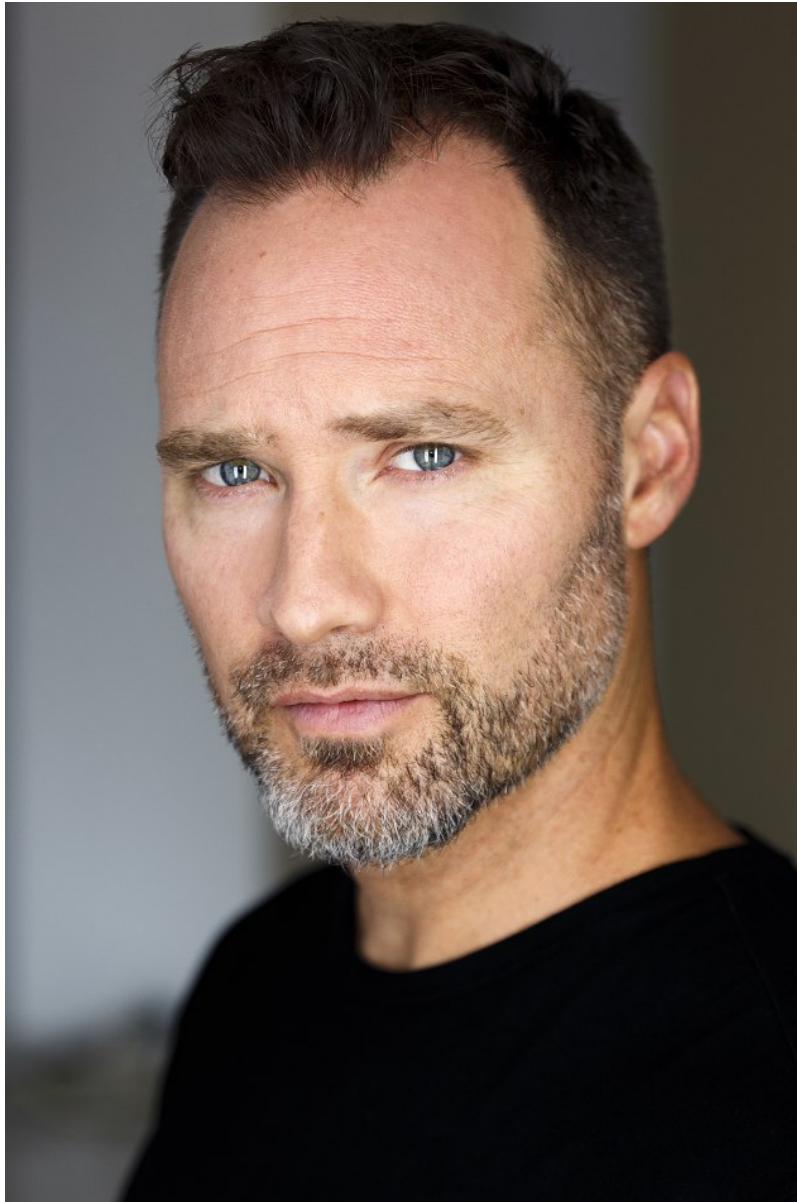

**BRENNAN TAYLOR**

Height: 6'1"    Waist: 32"    Hip: 32"    Collar: 15.5"    Suit: 40    Shoe: 11 US    Shoe: 11    Hair: Brown    Eyes: Blue/Green

BRENNAN TAYLOR

Height: 6'1" Waist: 32" Hip: 32" Collar: 15.5" Suit: 40 Shoe: 11 US Shoe: 11 Hair: Brown Eyes: Blue/Green

**BRENNAN TAYLOR**

Height: 6'1"   Waist: 32"   Hip: 32"   Collar: 15.5"   Suit: 40   Shoe: 11 US   Shoe: 11   Hair: Brown   Eyes: Blue/Green

**BRENNAN TAYLOR**

Height: 6'1"   Waist: 32"   Hip: 32"   Collar: 15.5"   Suit: 40   Shoe: 11 US   Shoe: 11   Hair: Brown   Eyes: Blue/Green

BRENNAN TAYLOR

Height: 6'1" Waist: 32" Hip: 32" Collar: 15.5" Suit: 40 Shoe: 11 US Shoe: 11 Hair: Brown Eyes: Blue/Green

BRENNAN TAYLOR

Height: 6'1" Waist: 32" Hip: 32" Collar: 15.5" Suit: 40 Shoe: 11 US Shoe: 11 Hair: Brown Eyes: Blue/Green