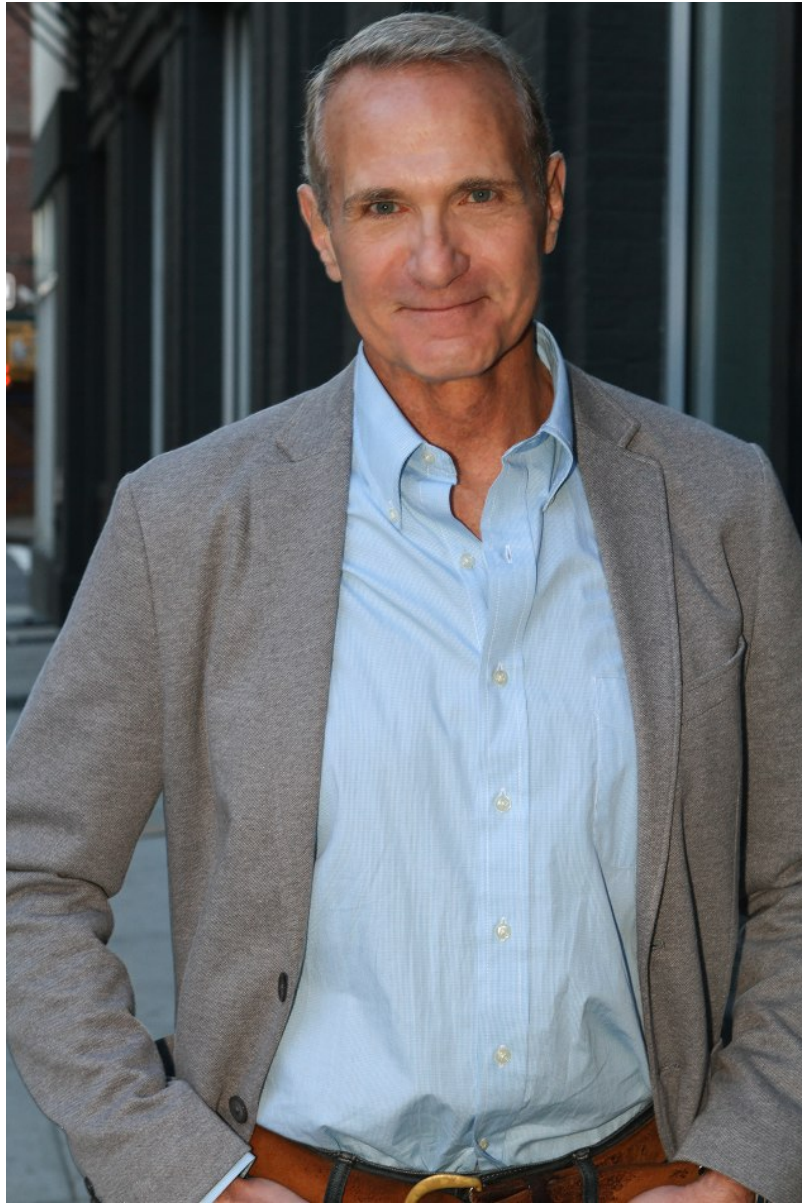

**JOE AVELLAR**

Height: 6'1" Waist: 34" Collar: 15.5" Suit: 42 Shoe: 11 US Hair: Grey Eyes: Blue

**JOE AVELLAR**

Height: 6'1" Waist: 34" Collar: 15.5" Suit: 42 Shoe: 11 US Hair: Grey Eyes: Blue