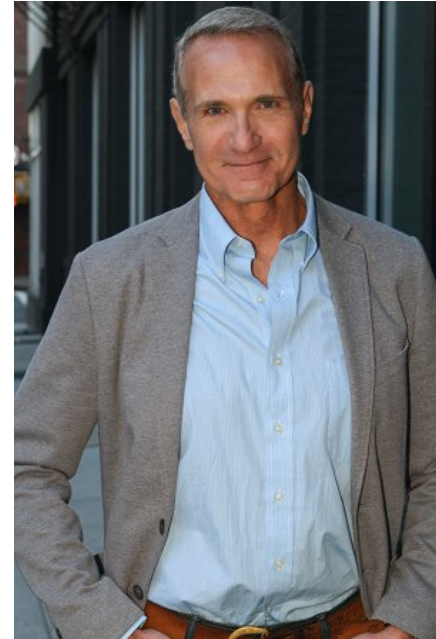

JOE AVELLAR

Height: 6'1" Waist: 34" Collar: 15.5" Suit: 42 Shoe: 11 US Hair: Grey
Eyes: Blue

b B E L L A G E N C Y
MODEL & TALENT

Bella Agency New York City 270 Lafayette Street / Suite 802, New York, NY 10012
T: 212.965.9200 Email: info@bellany.com