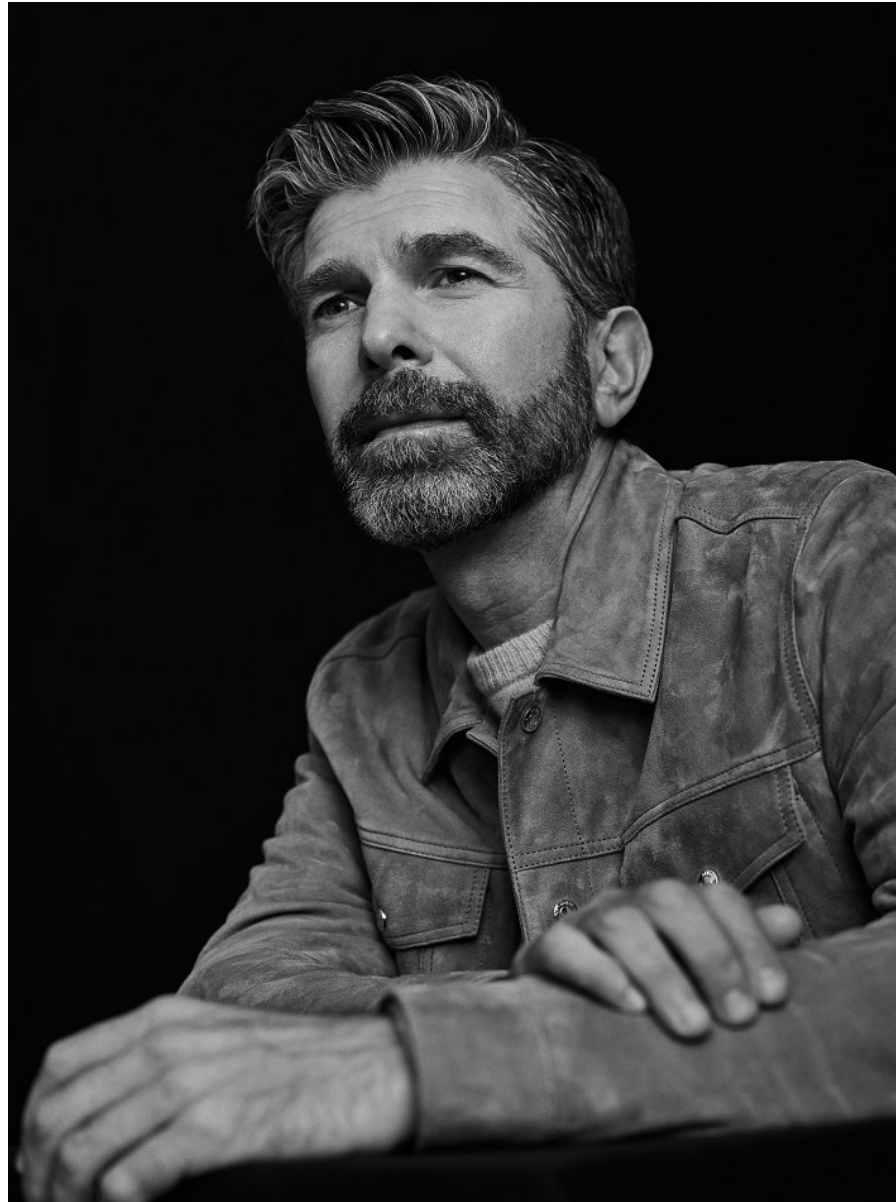

ALEX EMANUEL

Height: 6'1" Waist: 32" Collar: 16.5" Suit: 41 Shoe: 11 US Shoe: 11 Hair: Brown Eyes: Blue/Green

ALEX EMANUEL

Height: 6'1" Waist: 32" Collar: 16.5" Suit: 41 Shoe: 11 US Shoe: 11 Hair: Brown Eyes: Blue/Green

ALEX EMANUEL

Height: 6'1" Waist: 32" Collar: 16.5" Suit: 41 Shoe: 11 US Shoe: 11 Hair: Brown Eyes: Blue/Green