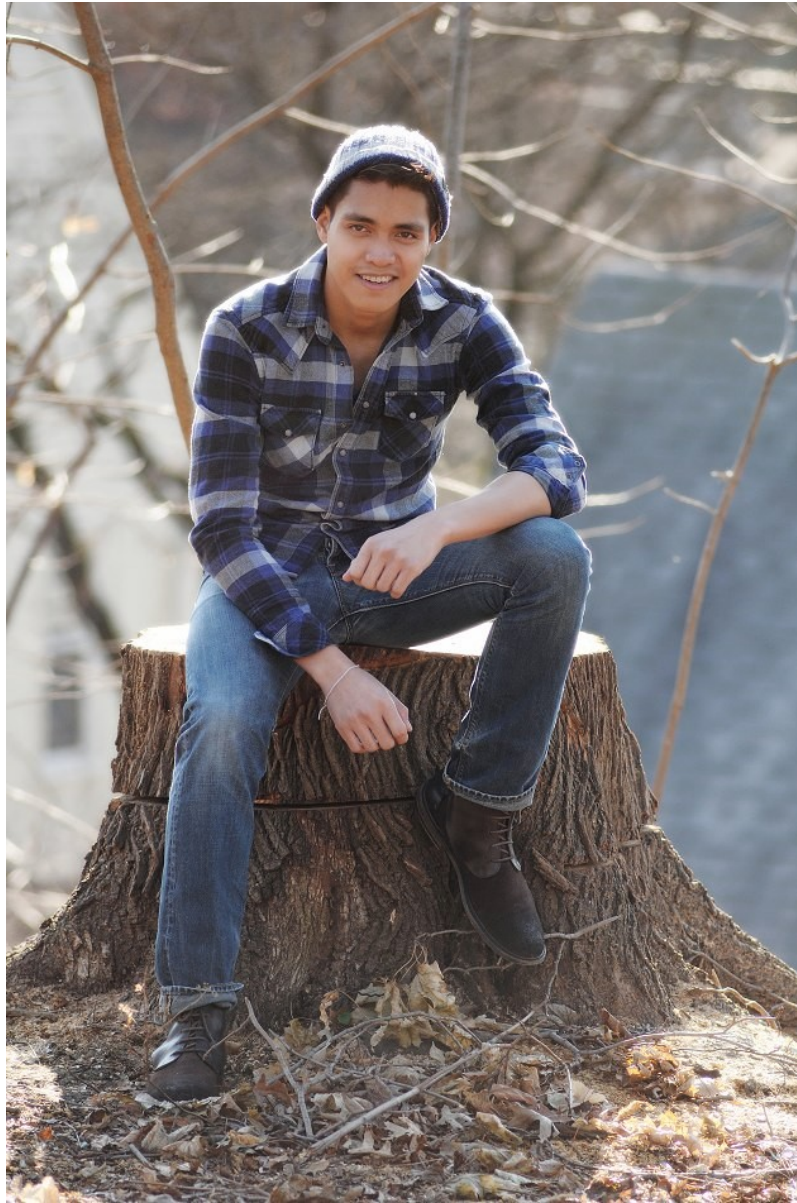

BRYAN ALDEA

Height: 5'8" Waist: 30" Collar: 15" Suit: 38 Shoe: 10 US Shoe: blank Hair: Black Eyes: Brown

BRYAN ALDEA

Height: 5'8" Waist: 30" Collar: 15" Suit: 38 Shoe: 10 US Shoe: blank Hair: Black Eyes: Brown

BRYAN ALDEA

Height: 5'8" Waist: 30" Collar: 15" Suit: 38 Shoe: 10 US Shoe: blank Hair: Black Eyes: Brown