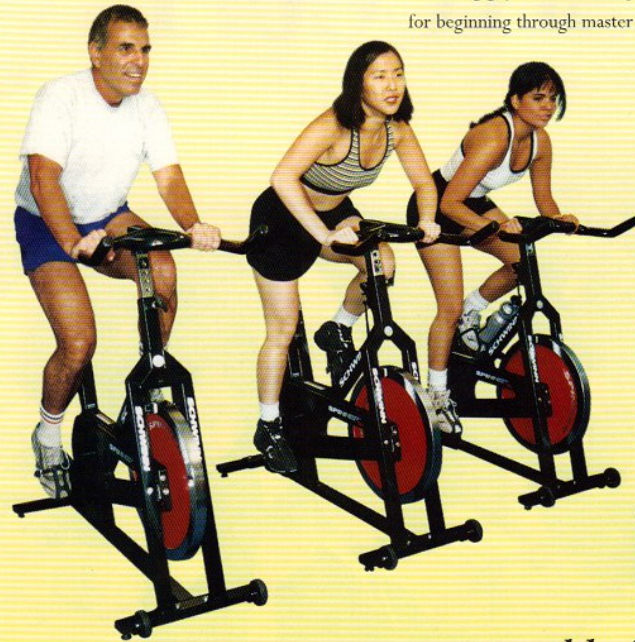

LEONARD ZIMMERMAN

Height: 5'9" Waist: 34" Collar: 15.5" Suit: 40 Shoe: 8.5 US Shoe: 8.5 Hair: Brown Eyes: Brown

One thing to know:
a small increase in
contribution rates can
make a big difference
in retirement.

LEONARD ZIMMERMAN

Height: 5'9" Waist: 34" Collar: 15.5" Suit: 40 Shoe: 8.5 US Shoe: 8.5 Hair: Brown Eyes: Brown

**“you spin some
you lose some”**

Try sticking to that resolution this year,
big guy. The Y offers Spinning® classes
for beginning through master riders.

*... memorable figures
always have great lines*

Spinning® • 75-Foot Pool • Over 100 Weekly Exercise Classes • 5,000 Square Foot Cardio Court • Cybex • Free Weights
Indoor Running Track • Boxing • Basketball, Volleyball & Racquetball • SCUBA • In-Line Skating • Yoga, Boxercise & Tai Chi

Call (212)415-5729 Lexington Avenue at 92nd Street
An agency of UJA Federation

LEONARD ZIMMERMAN

Height: 5'9" Waist: 34" Collar: 15.5" Suit: 40 Shoe: 8.5 US Shoe: 8.5 Hair: Brown Eyes: Brown