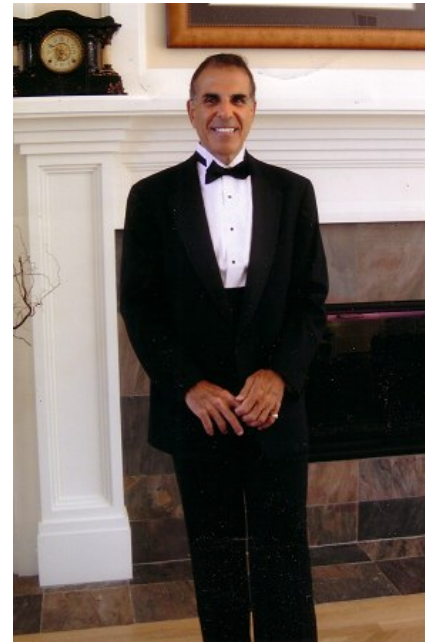

LEONARD ZIMMERMAN

Height: 5'9" Waist: 34" Collar: 15.5" Suit: 40 Shoe: 9.5 US Shoe: 8.5  
Hair: Brown Eyes: Brown

**b** B E L L A G E N C Y  
MODEL & TALENT

Bella Agency New York City 270 Lafayette Street / Suite 802, New York, NY 10012  
T: 212.965.9200 Email: [info@bellany.com](mailto:info@bellany.com)