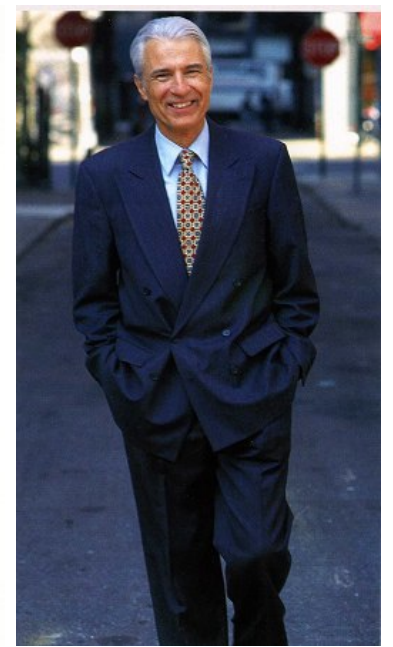

CARL STARK

Height: 5'10" Waist: 36" Collar: 15.5" Suit: 40 Shoe: 10 US Hair: Grey  
Eyes: Hazel

**b** B E L L A G E N C Y  
MODEL & TALENT

Bella Agency New York City 270 Lafayette Street / Suite 802, New York, NY 10012  
T: 212.965.9200 Email: [info@bellany.com](mailto:info@bellany.com)