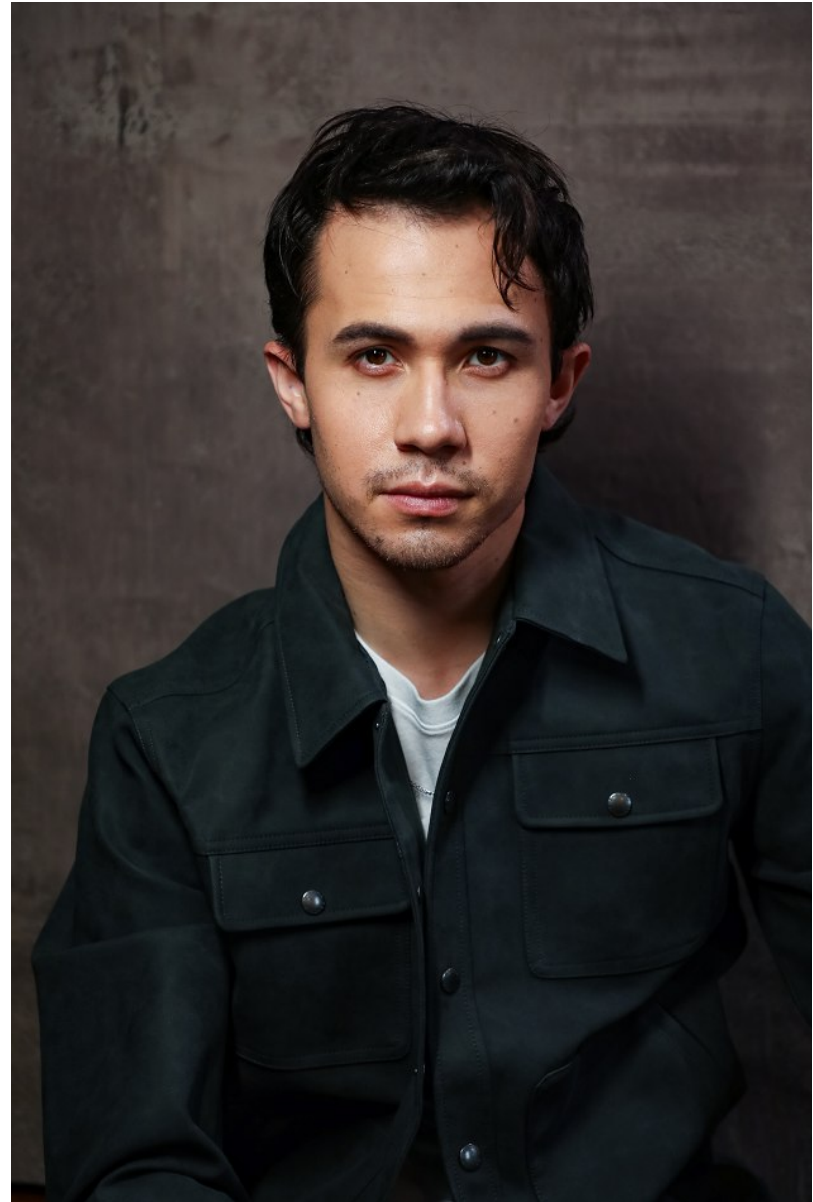

**JACK CAMERON**

Height: 5'10"   Waist: 31"   Collar: 15"   Suit: 39   Shoe: 9.5 US   Hair: Brown   Eyes: Brown

JACK CAMERON

Height: 5'10" Waist: 31" Collar: 15" Suit: 39 Shoe: 9.5 US Hair: Brown Eyes: Brown

**JACK CAMERON**

Height: 5'10" Waist: 31" Collar: 15" Suit: 39 Shoe: 9.5 US Hair: Brown Eyes: Brown

JACK CAMERON

Height: 5'10" Waist: 31" Collar: 15" Suit: 39 Shoe: 9.5 US Hair: Brown Eyes: Brown

JACK CAMERON

Height: 5'10" Waist: 31" Collar: 15" Suit: 39 Shoe: 9.5 US Hair: Brown Eyes: Brown