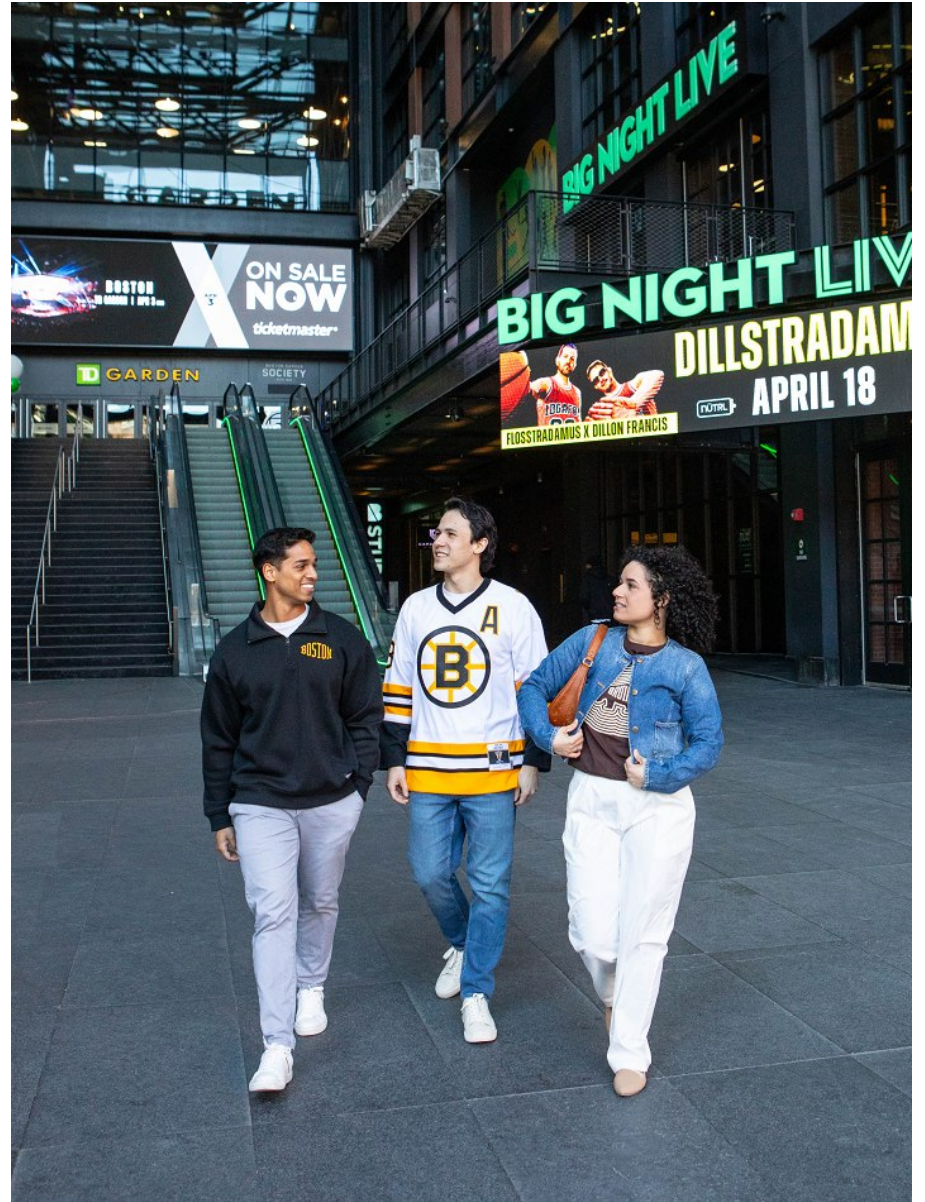

**JACK CAMERON**

Height: 5'10"   Waist: 31"   Collar: 15"   Suit: 39   Shoe: 9.5 US   Hair: Brown   Eyes: Brown

JACK CAMERON

Height: 5'10" Waist: 31" Collar: 15" Suit: 39 Shoe: 9.5 US Hair: Brown Eyes: Brown

**JACK CAMERON**

Height: 5'10" Waist: 31" Collar: 15" Suit: 39 Shoe: 9.5 US Hair: Brown Eyes: Brown

JACK CAMERON

Height: 5'10" Waist: 31" Collar: 15" Suit: 39 Shoe: 9.5 US Hair: Brown Eyes: Brown

JACK CAMERON

Height: 5'10" Waist: 31" Collar: 15" Suit: 39 Shoe: 9.5 US Hair: Brown Eyes: Brown