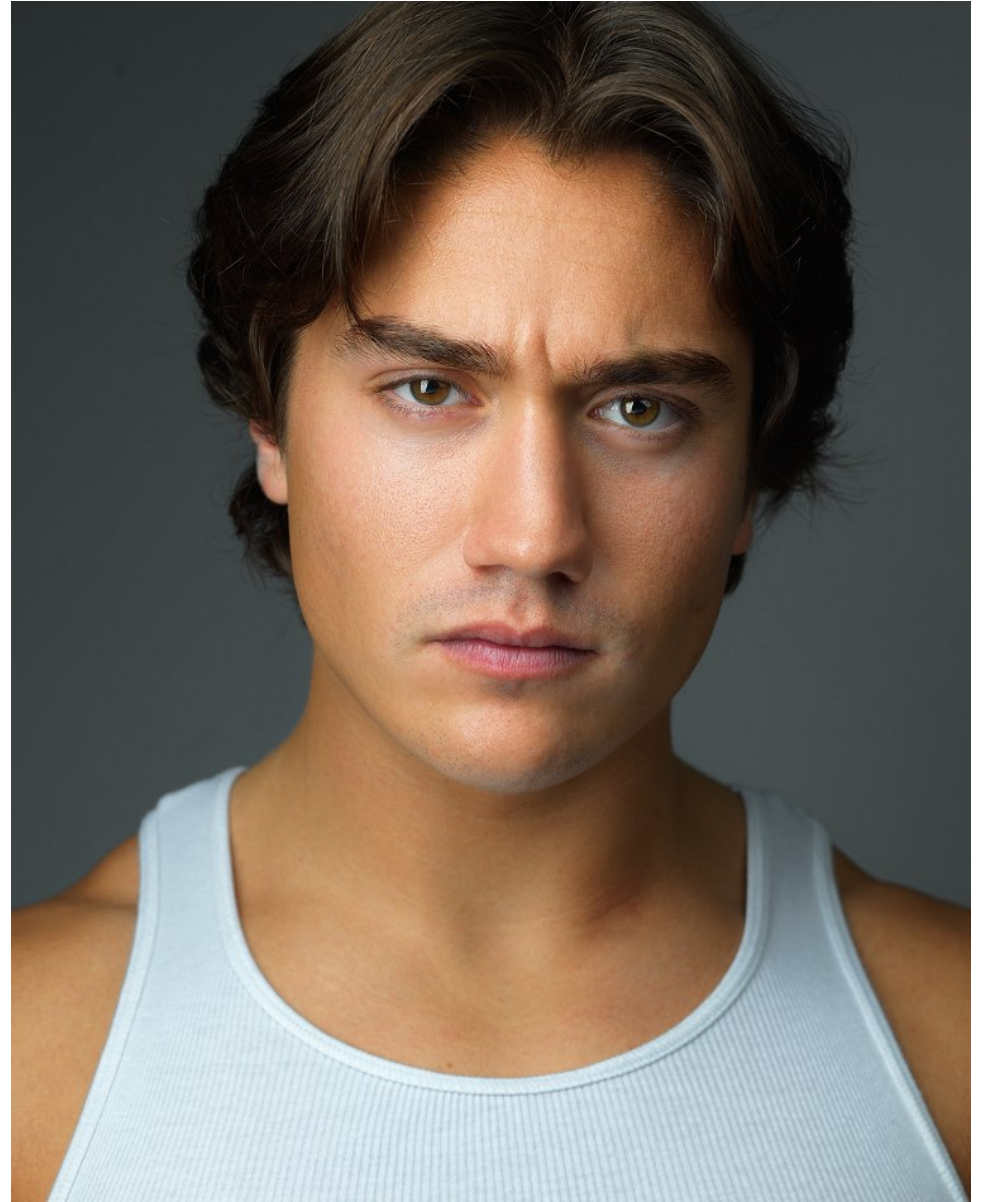

LUKE DANGEL

Height: 5'9" Waist: 30" Shoe: 10.5 US Hair: Brown Eyes: Brown

LUKE DANGEL

Height: 5'9" Waist: 30" Shoe: 10.5 US Hair: Brown Eyes: Brown

LUKE DANGEL

Height: 5'9" Waist: 30" Shoe: 10.5 US Hair: Brown Eyes: Brown