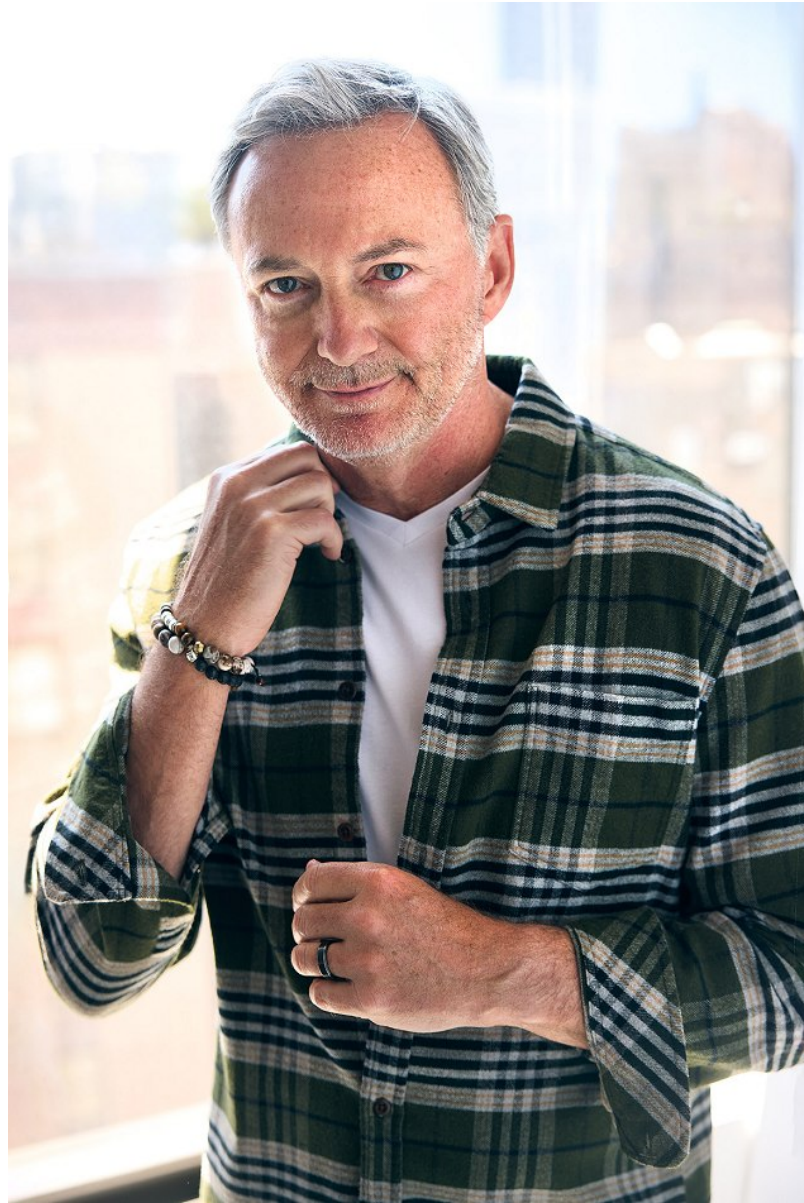

JAY KELLY

Height: 6'0" Waist: 34" Collar: 17.5" Suit: 42 Shoe: 11 US Hair: Grey Eyes: Hazel

JAY KELLY

Height: 6'0" Waist: 34" Collar: 17.5" Suit: 42 Shoe: 11 US Hair: Grey Eyes: Hazel

JAY KELLY

Height: 6'0" Waist: 34" Collar: 17.5" Suit: 42 Shoe: 11 US Hair: Grey Eyes: Hazel

JAY KELLY

Height: 6'0" Waist: 34" Collar: 17.5" Suit: 42 Shoe: 11 US Hair: Grey Eyes: Hazel

JAY KELLY

Height: 6'0" Waist: 34" Collar: 17.5" Suit: 42 Shoe: 11 US Hair: Grey Eyes: Hazel