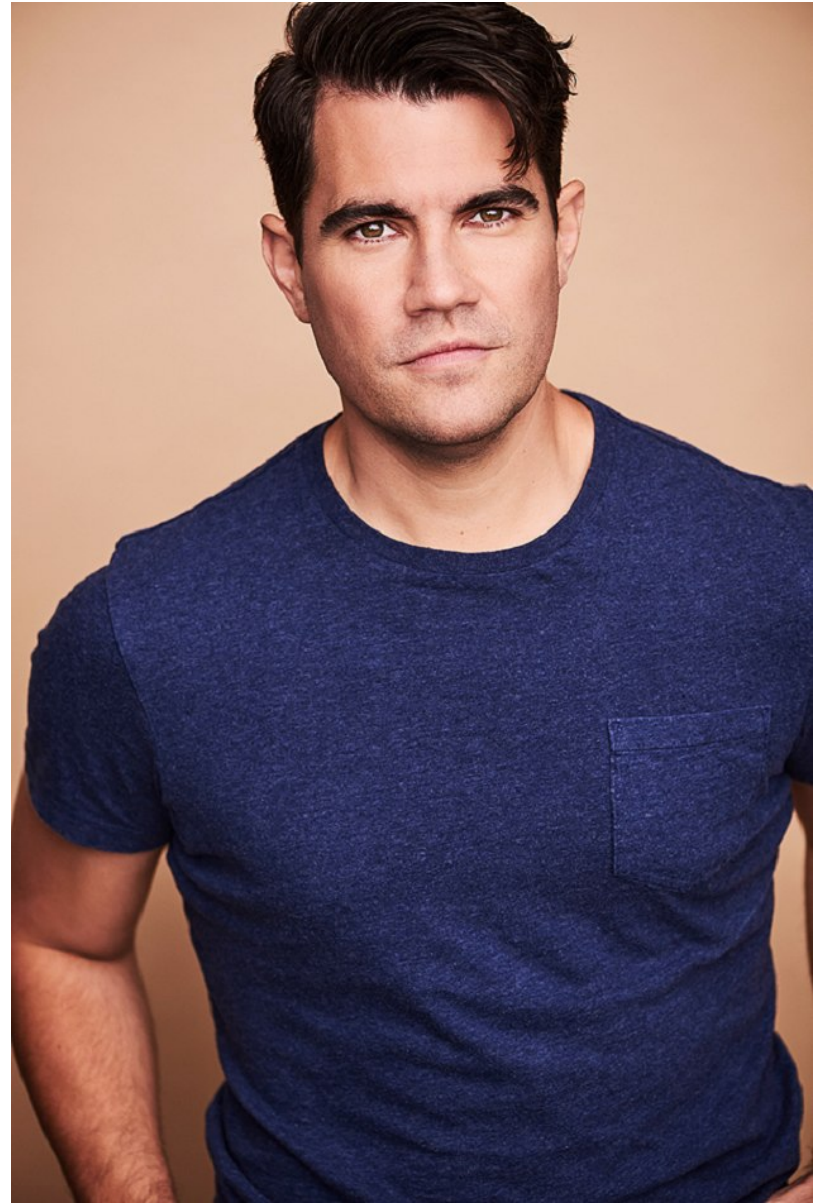

CHRIS CICCARELLI

Height: 6'0" Chest: 40" Waist: 31" Suit: 40 Shoe: 11.5 US Hair: Dark Brown Eyes: Green

CHRIS CICCARELLI

Height: 6'0" Chest: 40" Waist: 31" Suit: 40 Shoe: 11.5 US Hair: Dark Brown Eyes: Green