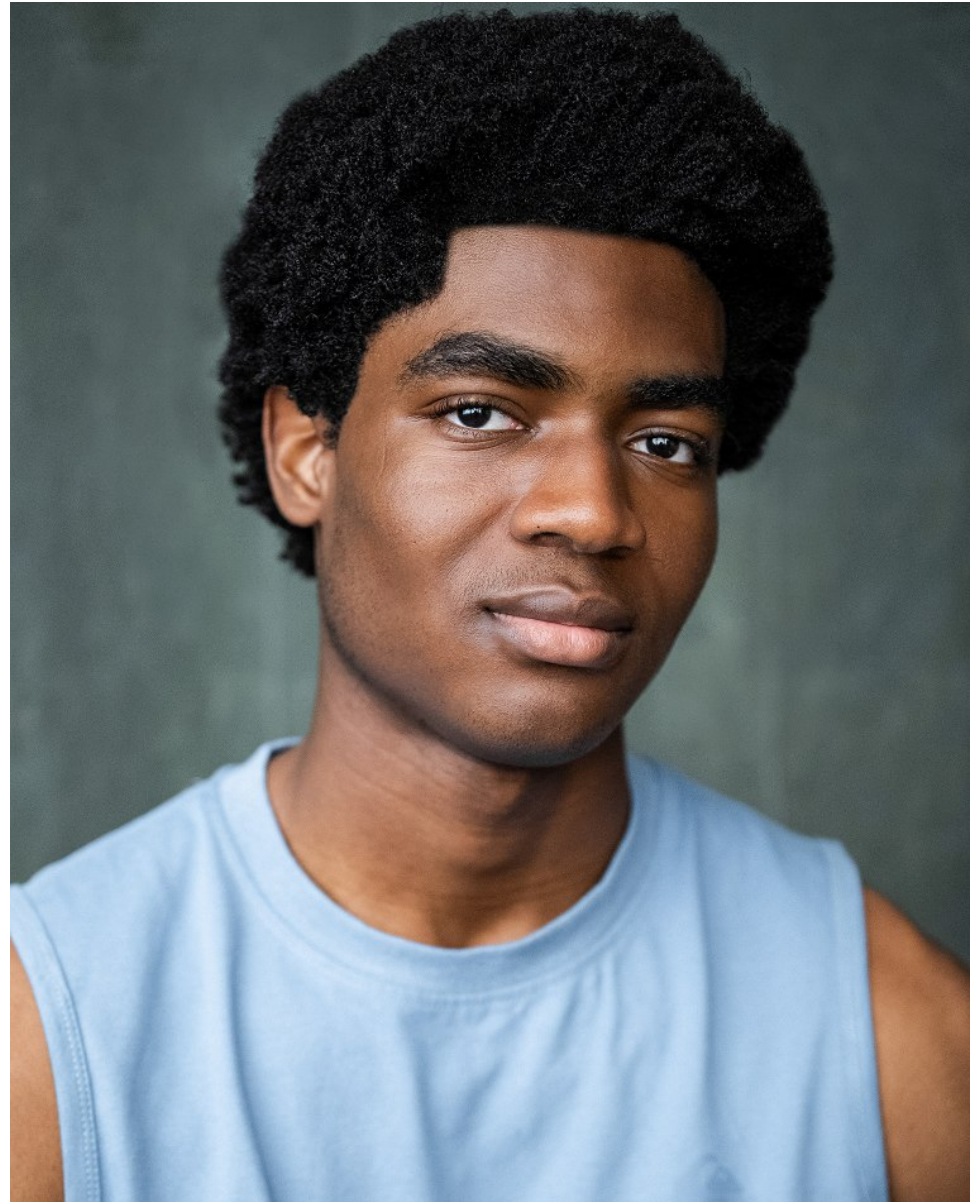

FEMI OLOSUNDE

Height: 6'2" Waist: 32" Collar: 18" Suit: 40 Shoe: 14 US Hair: Black Eyes: Brown

FEMI OLOSUNDE

Height: 6'2" Waist: 32" Collar: 18" Suit: 40 Shoe: 14 US Hair: Black Eyes: Brown

FEMI OLOSUNDE

Height: 6'2" Waist: 32" Collar: 18" Suit: 40 Shoe: 14 US Hair: Black Eyes: Brown

FEMI OLOSUNDE

Height: 6'2" Waist: 32" Collar: 18" Suit: 40 Shoe: 14 US Hair: Black Eyes: Brown

FEMI OLOSUNDE

Height: 6'2" Waist: 32" Collar: 18" Suit: 40 Shoe: 14 US Hair: Black Eyes: Brown