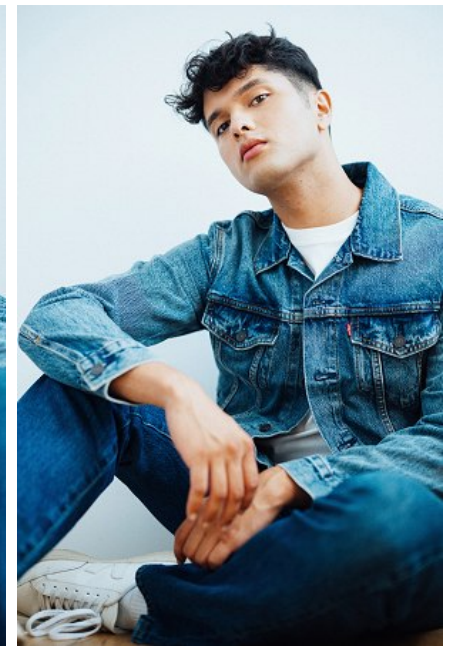

BRIAN WALIGURA

Height: 6'0" Waist: 32" Collar: 16.5" Suit: 32 Shoe: 10.5 US Hair: Black
Eyes: Brown

b B E L L A G E N C Y
MODEL & TALENT

Bella Agency New York City 270 Lafayette Street / Suite 802, New York, NY 10012
T: 212.965.9200 Email: info@bellany.com