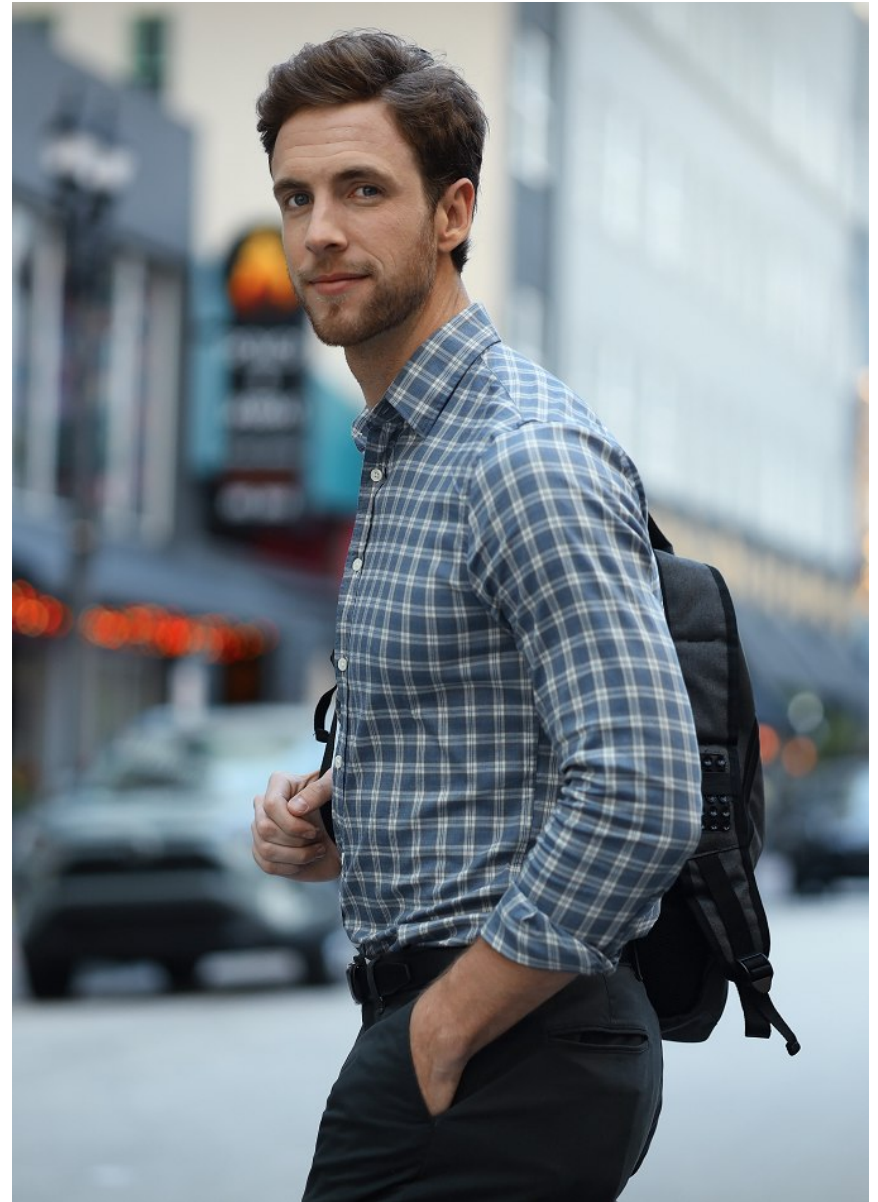

TRAVERS VAN BEEK

Height: 6'2" Waist: 32" Collar: 15.5" Suit: 30 Shoe: 12 US Hair: Dark Blonde Eyes: Blue

TRAVERS VAN BEEK

Height: 6'2" Waist: 32" Collar: 15.5" Suit: 30 Shoe: 12 US Hair: Dark Blonde Eyes: Blue