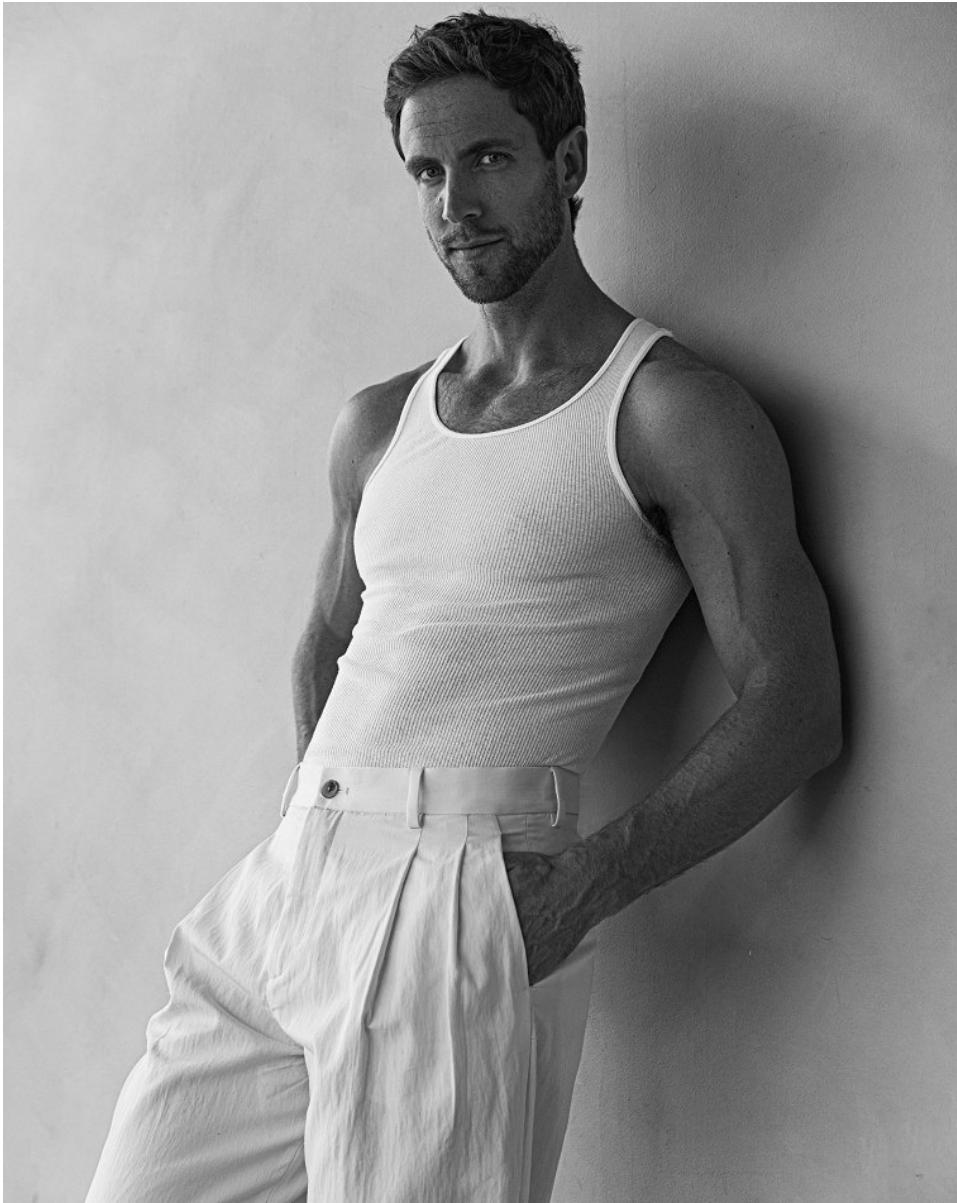

TRAVERS VAN BEEK

Height: 6'2" Waist: 32" Collar: 15.5" Suit: 30 Shoe: 12 US Hair: Dark Blonde Eyes: Blue

TRAVERS VAN BEEK

Height: 6'2" Waist: 32" Collar: 15.5" Suit: 30 Shoe: 12 US Hair: Dark Blonde Eyes: Blue