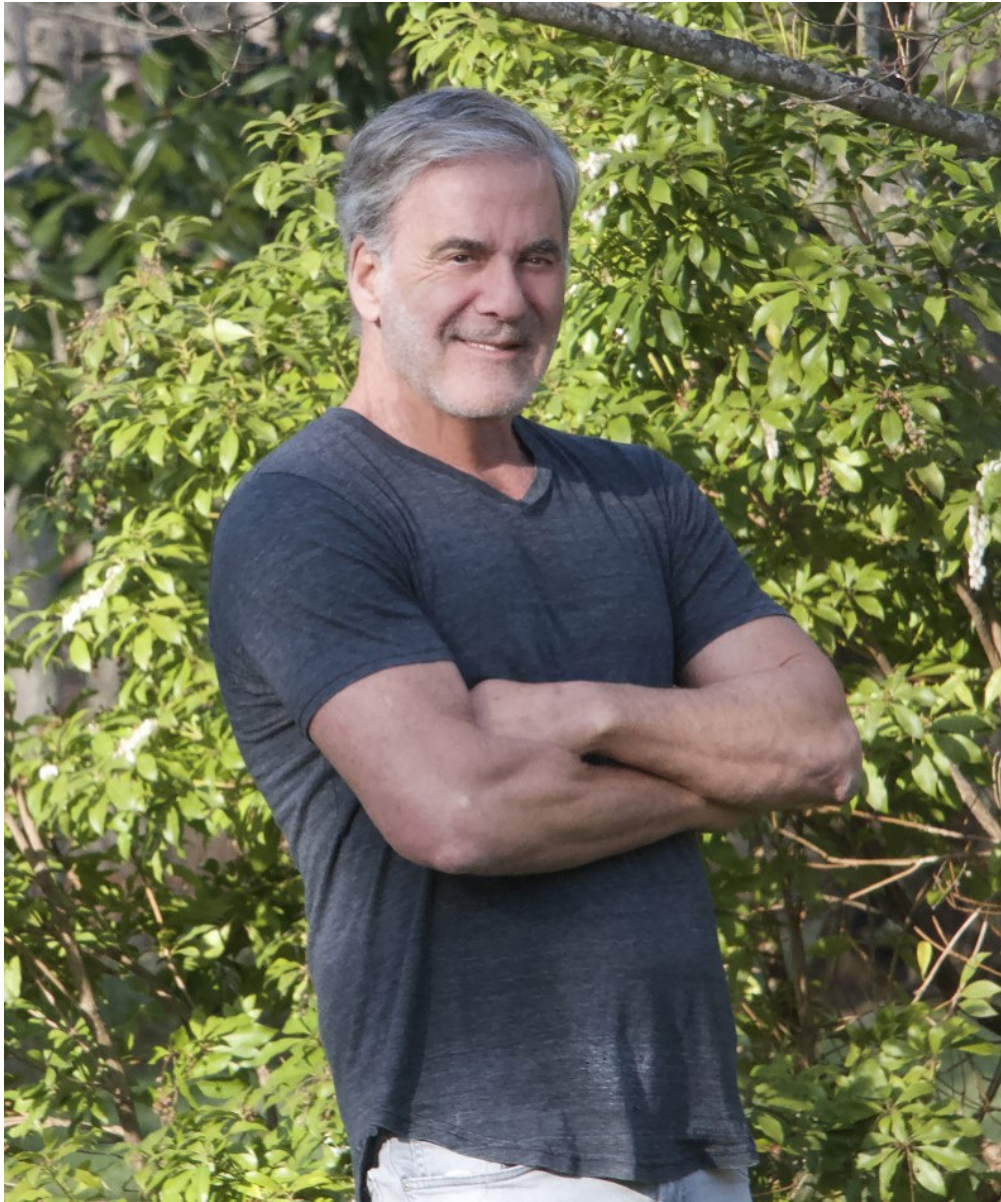

ERIC LEVY

Height: 6'0" Waist: 32" Collar: 18.5" Suit: 34 Shoe: 11 US Hair: Salt and Pepper Eyes: Hazel

ERIC LEVY

Height: 6'0" Waist: 32" Collar: 18.5" Suit: 34 Shoe: 11 US Hair: Salt and Pepper Eyes: Hazel