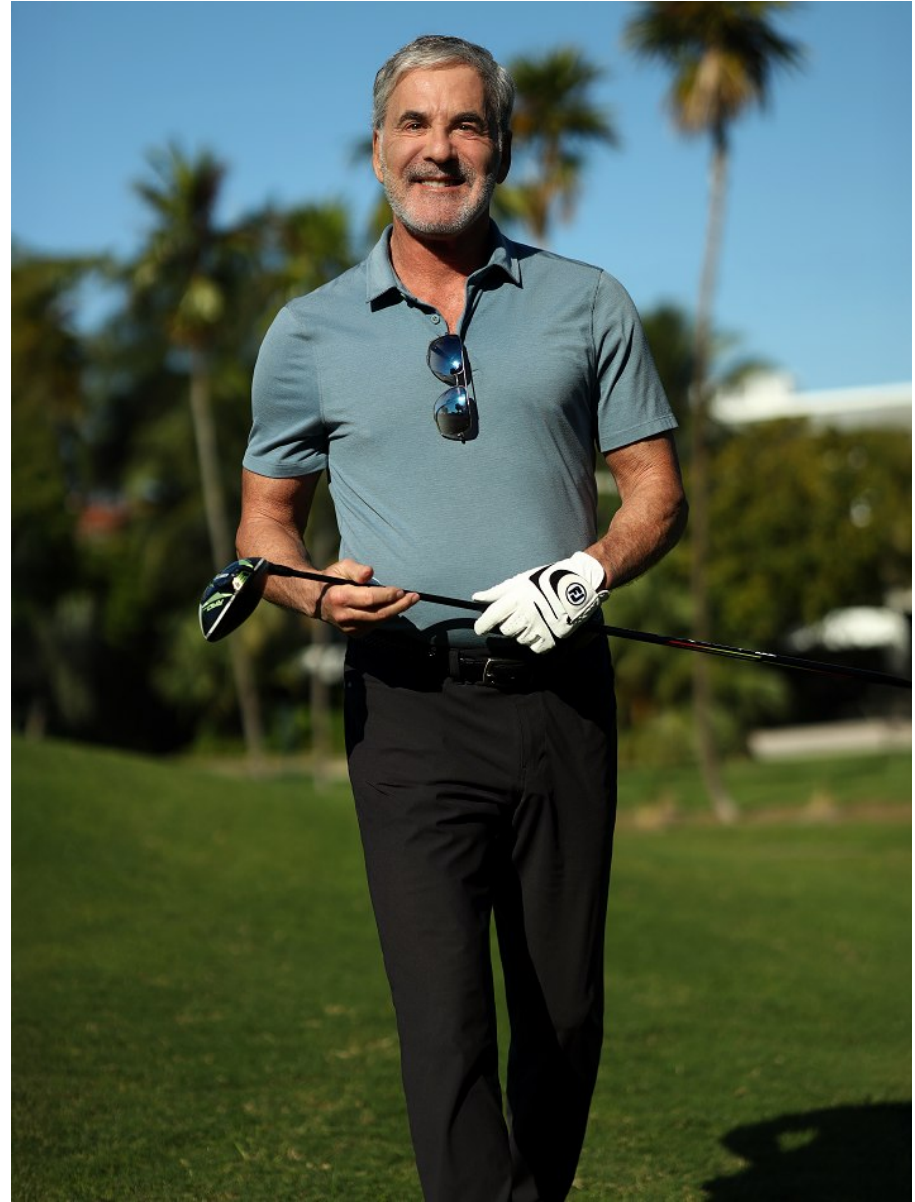

ERIC LEVY

Height: 6'0" Waist: 32" Collar: 18.5" Suit: 34 Shoe: 11 US Hair: Salt and Pepper Eyes: Hazel

ERIC LEVY

Height: 6'0" Waist: 32" Collar: 18.5" Suit: 34 Shoe: 11 US Hair: Salt and Pepper Eyes: Hazel