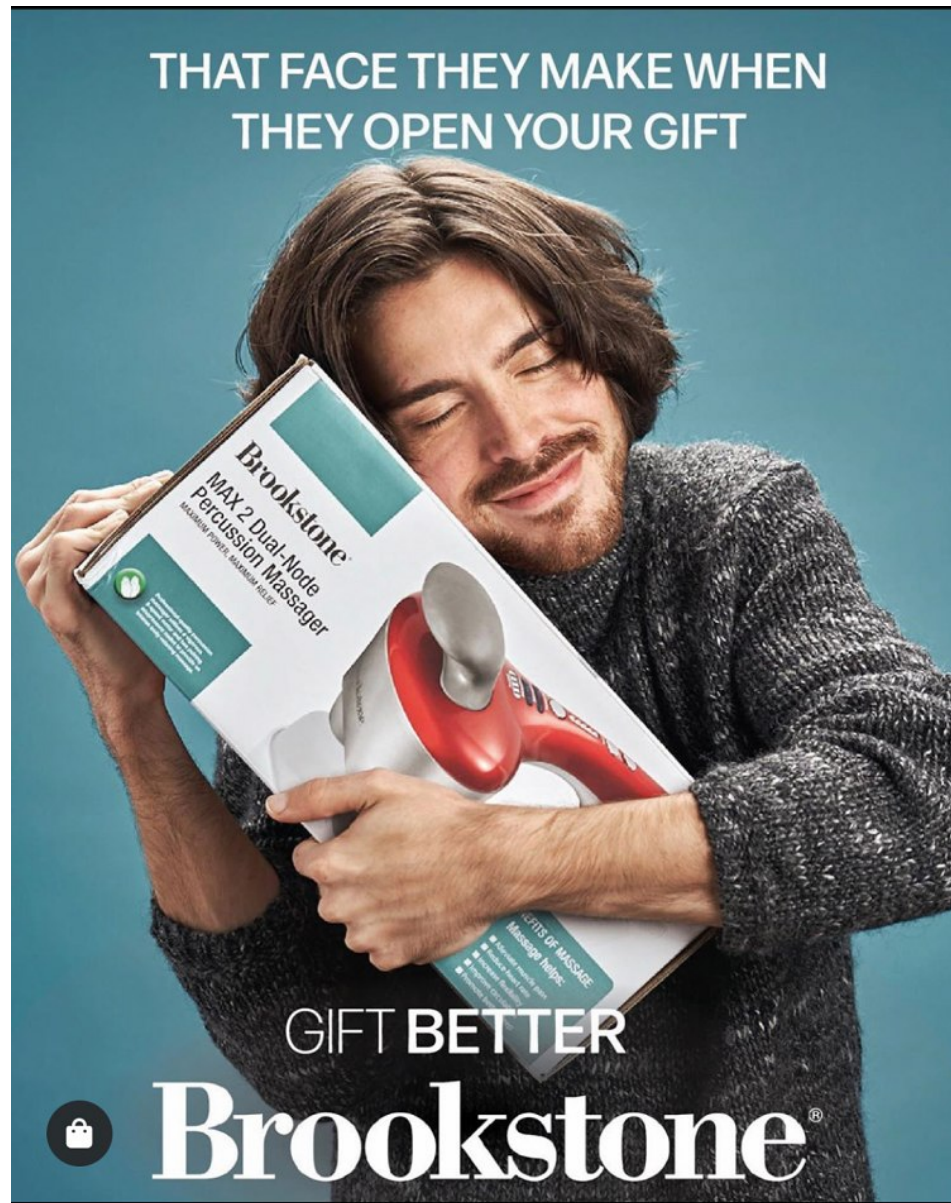

NIKOLA BALAC

Height: 6'3"    Waist: 31"    Suit: 38    Shoe: 11.5 US    Hair: Light Brown    Eyes: Brown

NIKOLA BALAC

Height: 6'3" Waist: 31" Suit: 38 Shoe: 11.5 US Hair: Light Brown Eyes: Brown

NIKOLA BALAC

Height: 6'3" Waist: 31" Suit: 38 Shoe: 11.5 US Hair: Light Brown Eyes: Brown

NIKOLA BALAC

Height: 6'3"   Waist: 31"   Suit: 38   Shoe: 11.5 US   Hair: Light Brown   Eyes: Brown

NIKOLA BALAC

Height: 6'3" Waist: 31" Suit: 38 Shoe: 11.5 US Hair: Light Brown Eyes: Brown