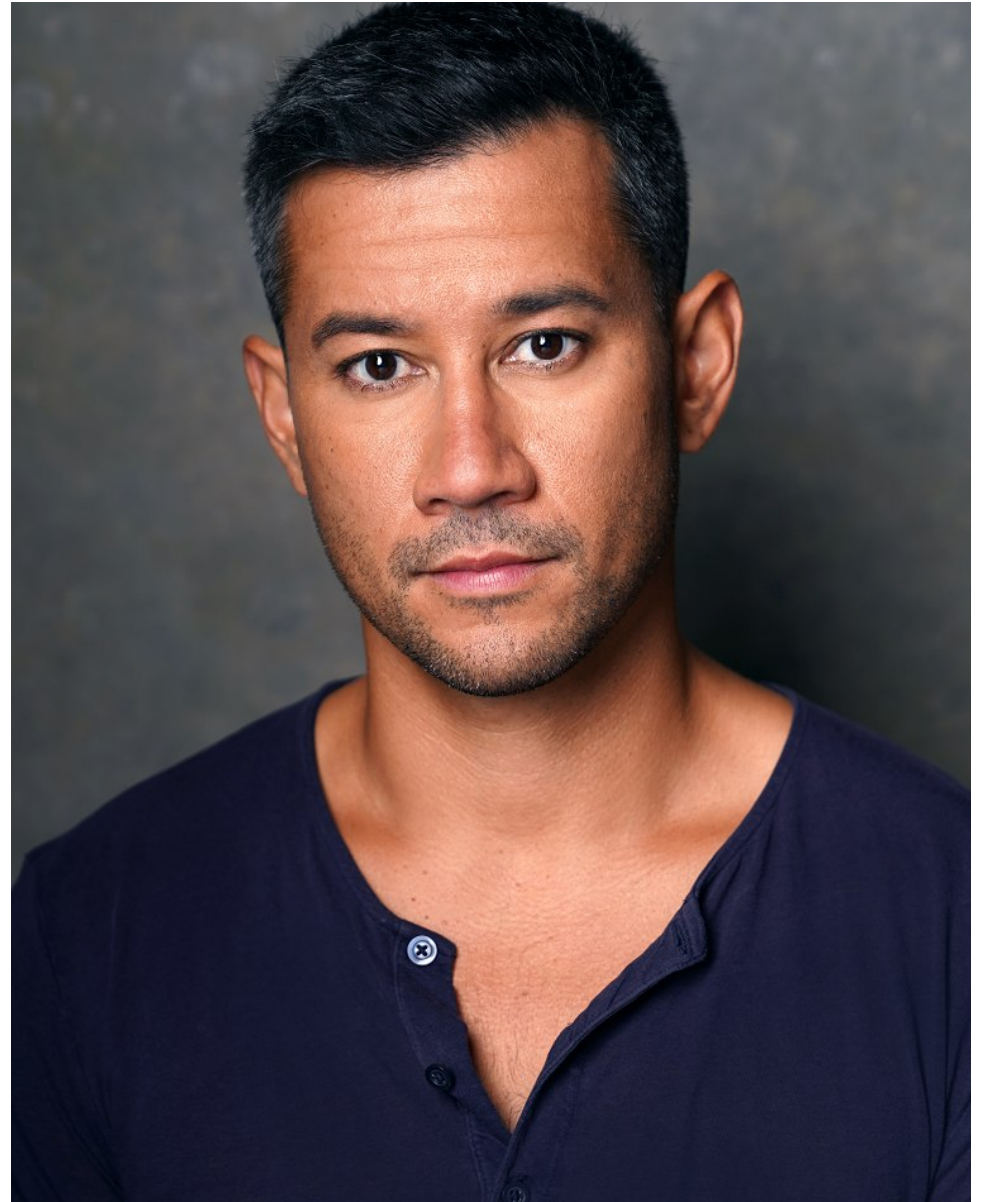

KEITH VILLONES

Height: 5'8" Waist: 32" Collar: 15.5" Suit: 40 Shoe: 10 US Hair: Salt and Pepper Eyes: Brown

KEITH VILLONES

Height: 5'8" Waist: 32" Collar: 15.5" Suit: 40 Shoe: 10 US Hair: Salt and Pepper Eyes: Brown