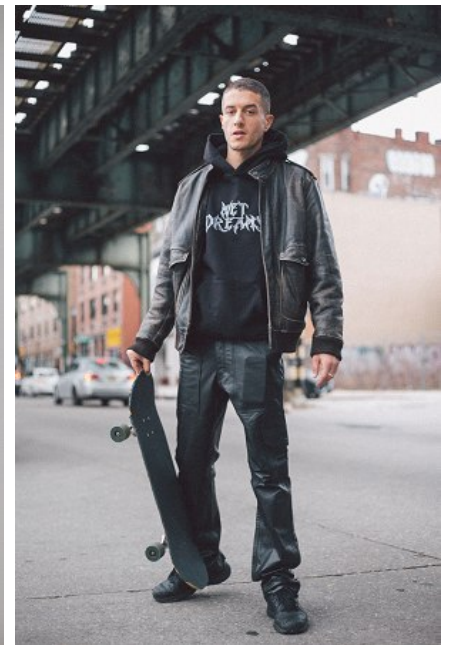

JOSEPH CUTLER

Height: 6'2" Waist: 31" Collar: 15.5" Suit: 40 Shoe: 11 US Hair: Brown
Eyes: Blue

b B E L L A G E N C Y
MODEL & TALENT

Bella Agency New York City 270 Lafayette Street / Suite 802, New York, NY 10012
T: 212.965.9200 Email: info@bellany.com