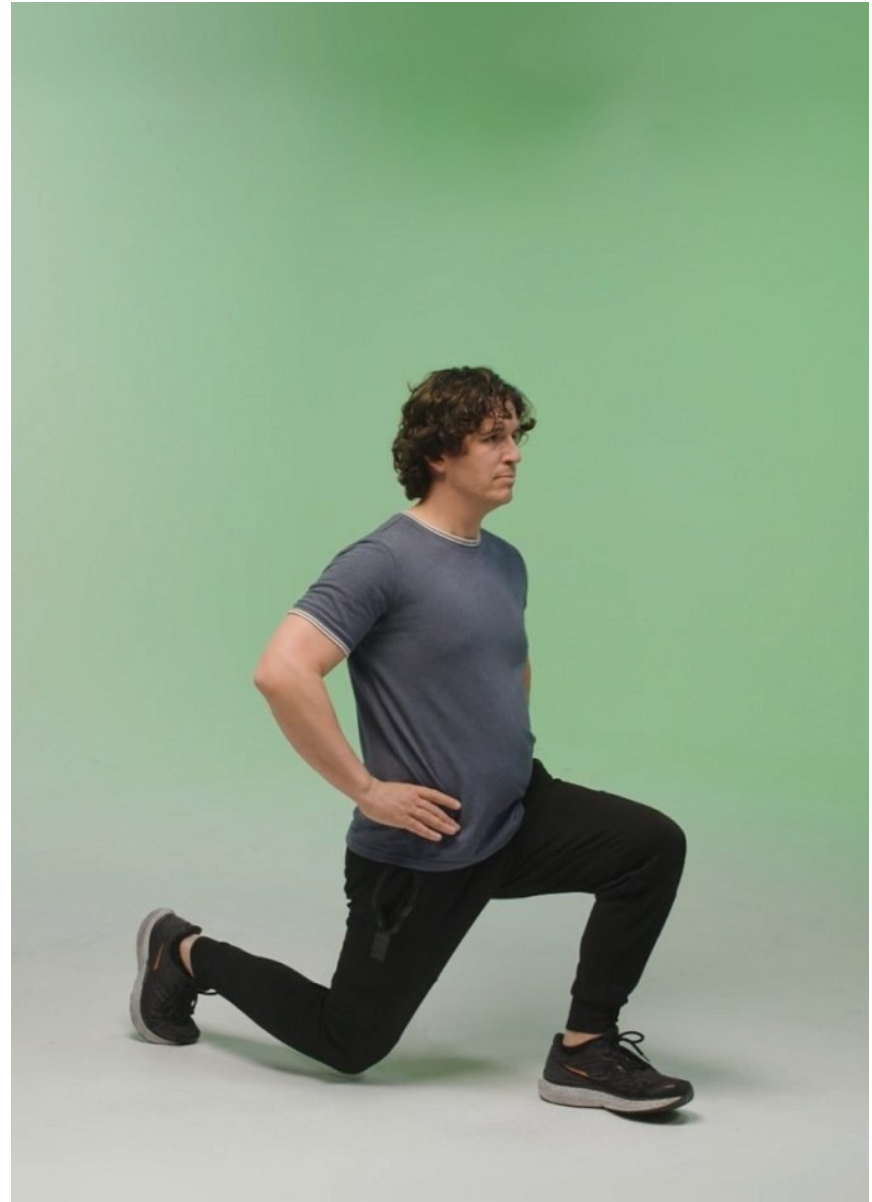

ADAM GALE

Height: 5'9" Waist: 33" Collar: 15" Shoe: 10 US Hair: Brown Eyes: Brown

ADAM GALE

Height: 5'9" Waist: 33" Collar: 15" Shoe: 10 US Hair: Brown Eyes: Brown

ADAM GALE

Height: 5'9" Waist: 33" Collar: 15" Shoe: 10 US Hair: Brown Eyes: Brown