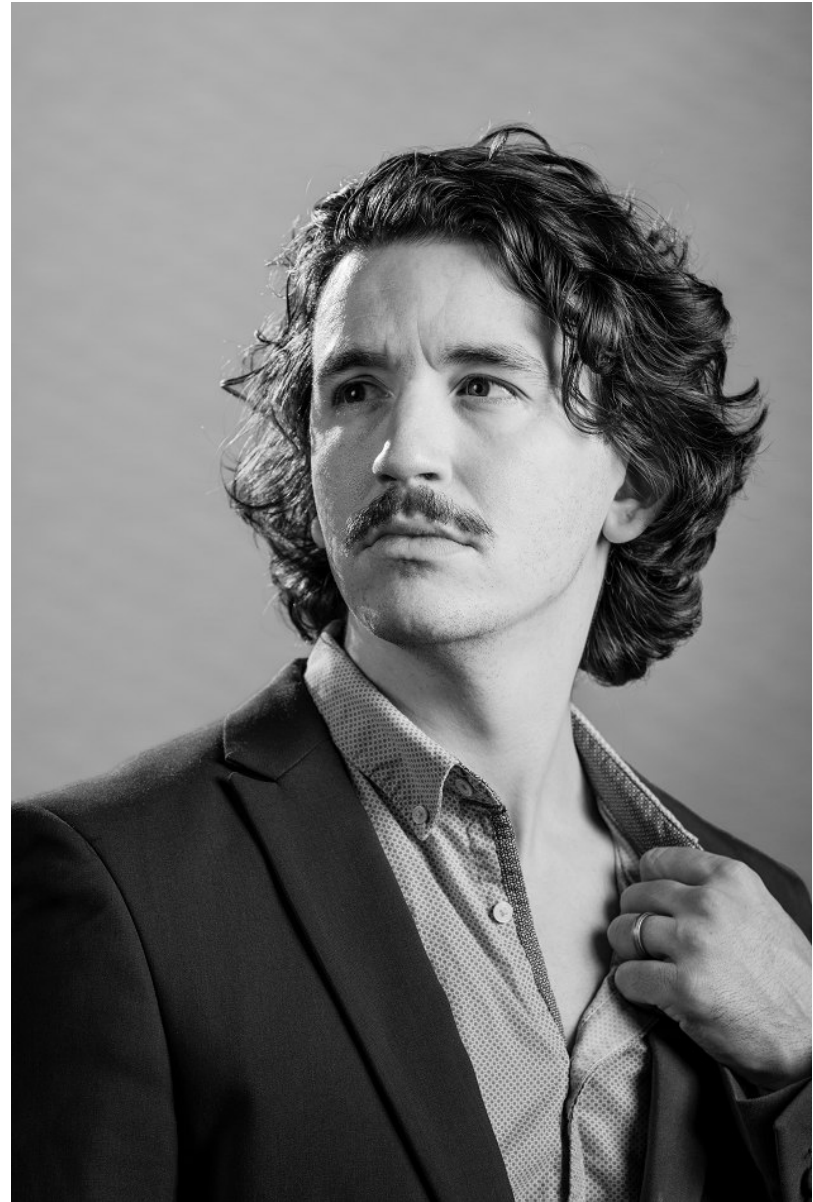

ADAM GALE

Height: 5'9" Waist: 33" Collar: 15" Shoe: 10 US Hair: Brown Eyes: Brown

ADAM GALE

Height: 5'9" Waist: 33" Collar: 15" Shoe: 10 US Hair: Brown Eyes: Brown

ADAM GALE

Height: 5'9" Waist: 33" Collar: 15" Shoe: 10 US Hair: Brown Eyes: Brown