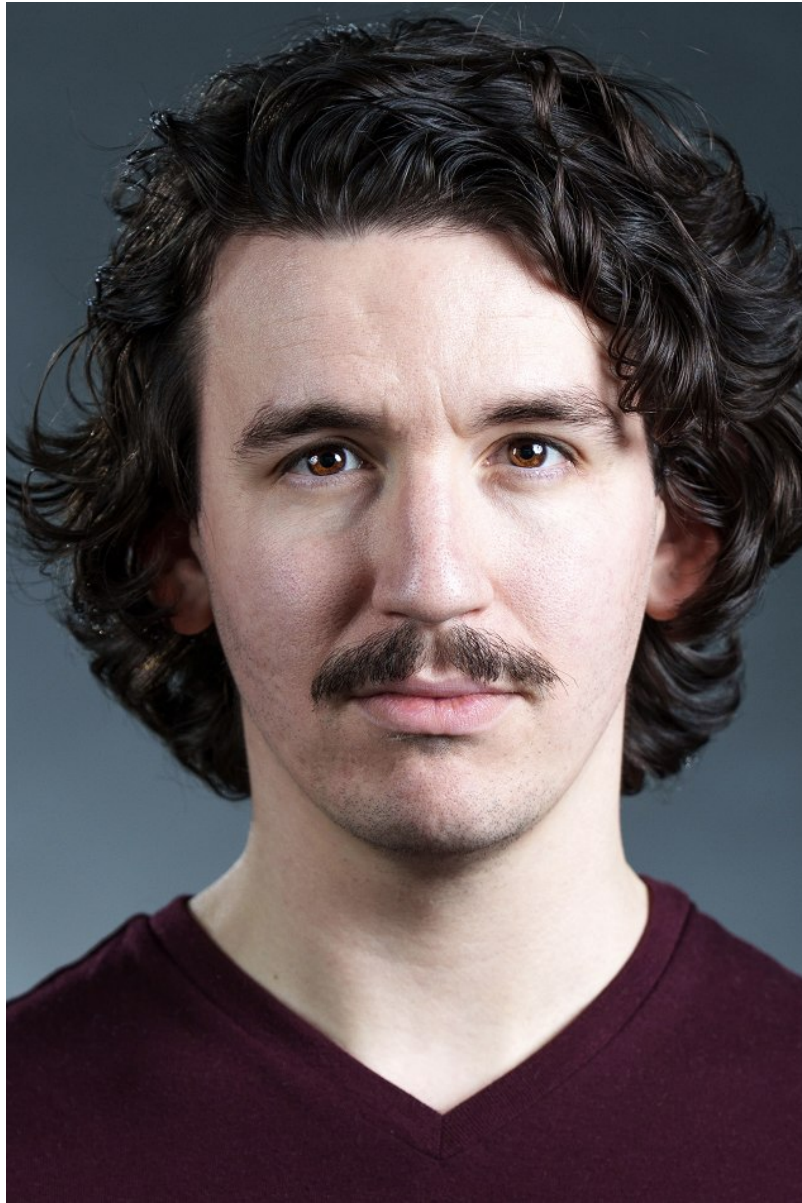

ADAM GALE

Height: 5'9"   Waist: 33"   Collar: 15"   Shoe: 10 US   Hair: Brown   Eyes: Brown