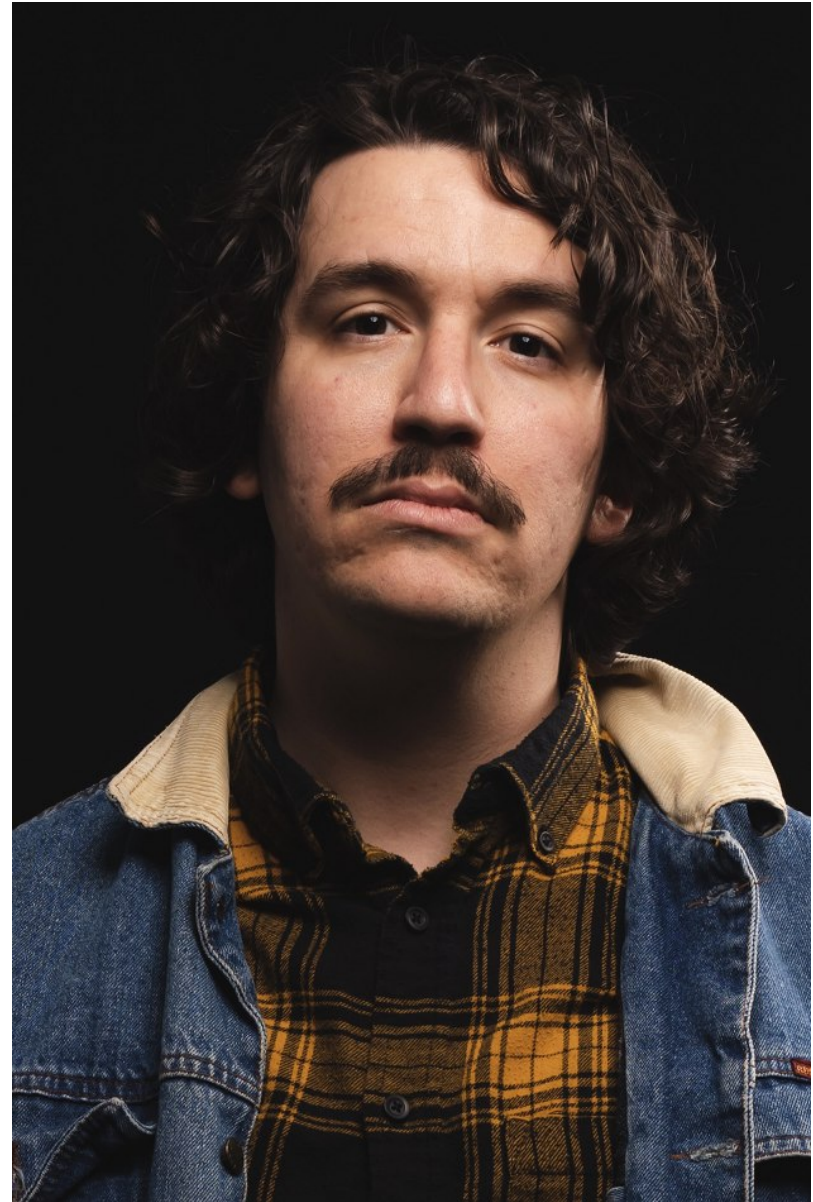

ADAM GALE

Height: 5'9" Waist: 33" Collar: 15" Shoe: 10 US Hair: Brown Eyes: Brown

ADAM GALE

Height: 5'9" Waist: 33" Collar: 15" Shoe: 10 US Hair: Brown Eyes: Brown

ADAM GALE

Height: 5'9" Waist: 33" Collar: 15" Shoe: 10 US Hair: Brown Eyes: Brown

ADAM GALE

Height: 5'9" Waist: 33" Collar: 15" Shoe: 10 US Hair: Brown Eyes: Brown