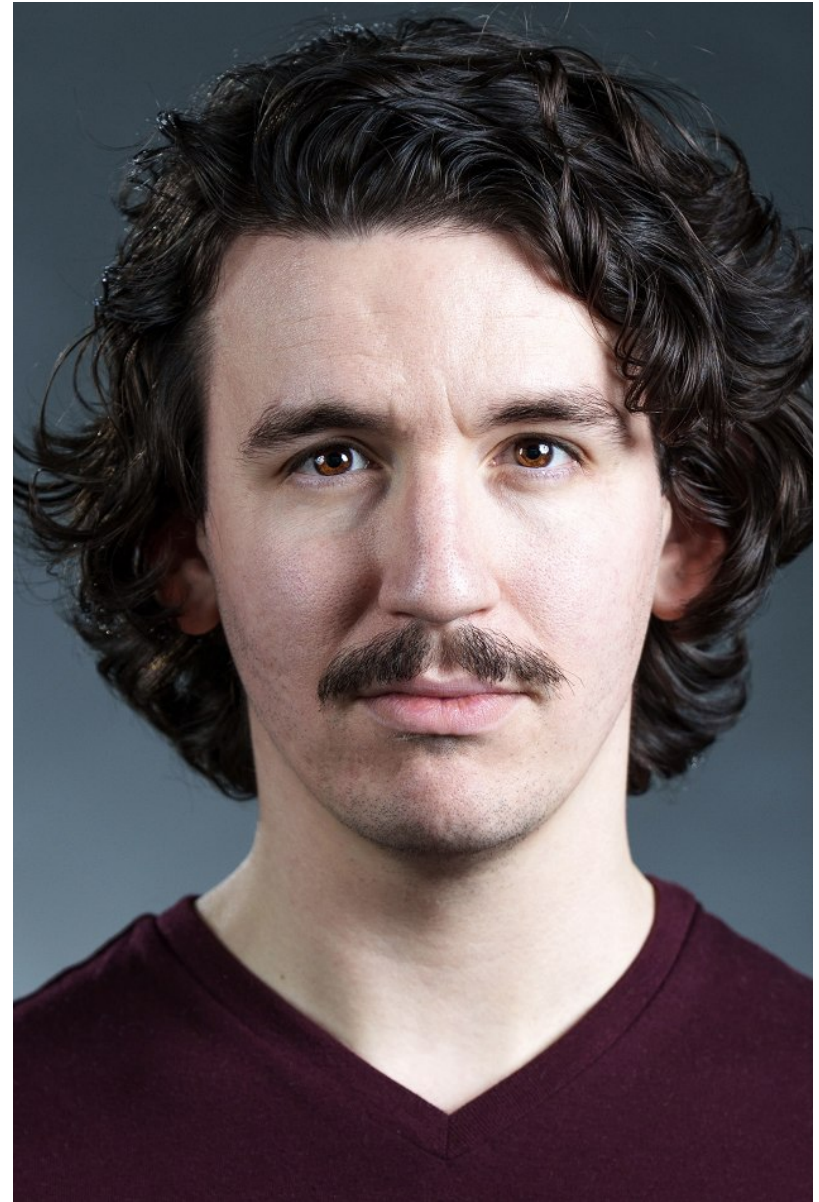

ADAM GALE

Height: 5'9" Waist: 33" Collar: 15" Shoe: 10 US Hair: Brown Eyes: Brown

ADAM GALE

Height: 5'9" Waist: 33" Collar: 15" Shoe: 10 US Hair: Brown Eyes: Brown

ADAM GALE

Height: 5'9" Waist: 33" Collar: 15" Shoe: 10 US Hair: Brown Eyes: Brown

ADAM GALE

Height: 5'9" Waist: 33" Collar: 15" Shoe: 10 US Hair: Brown Eyes: Brown