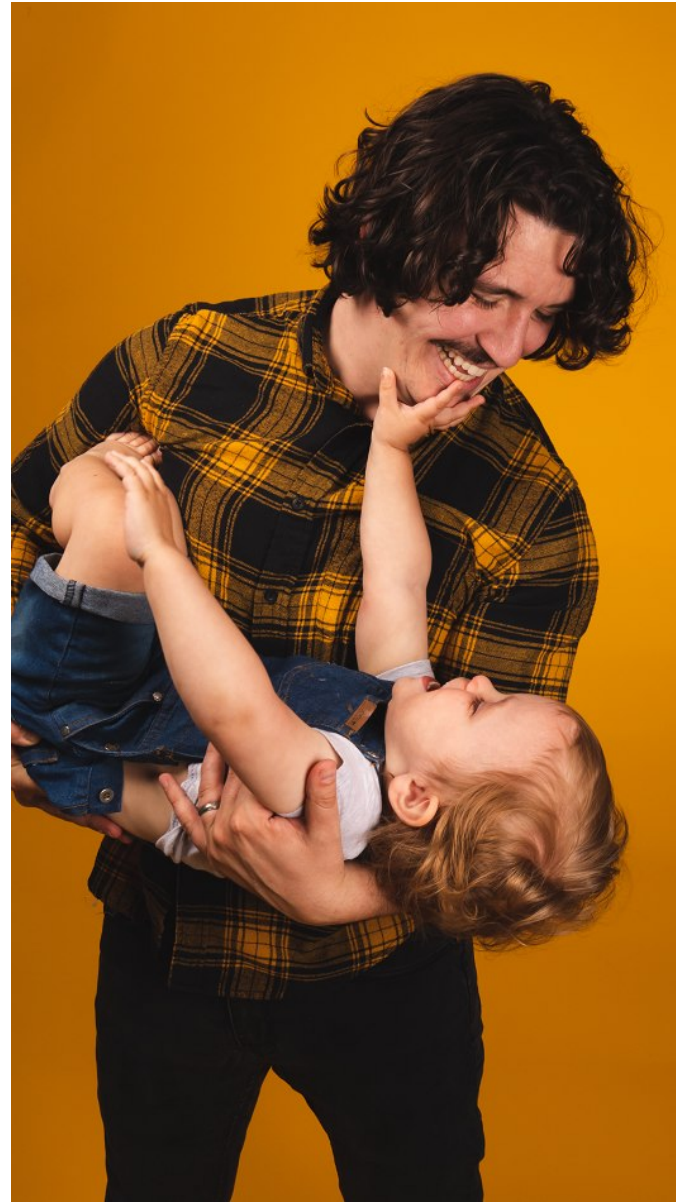

ADAM GALE

Height: 5'9" Waist: 33" Collar: 15" Shoe: 10 US Hair: Brown Eyes: Brown

ADAM GALE

Height: 5'9" Waist: 33" Collar: 15" Shoe: 10 US Hair: Brown Eyes: Brown

ADAM GALE

Height: 5'9" Waist: 33" Collar: 15" Shoe: 10 US Hair: Brown Eyes: Brown

ADAM GALE

Height: 5'9" Waist: 33" Collar: 15" Shoe: 10 US Hair: Brown Eyes: Brown