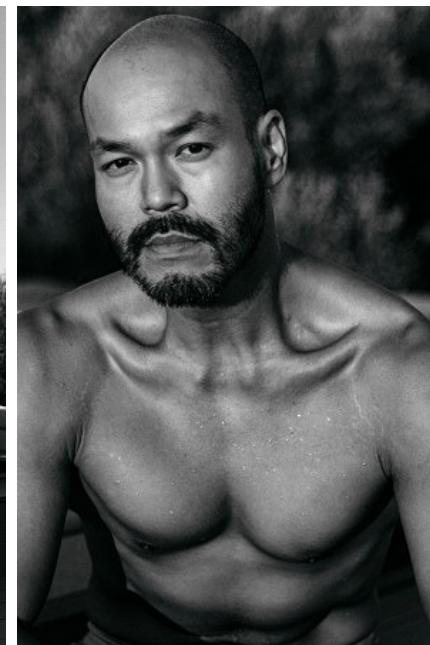

MATTHEW NG

Height: 5'11" Chest: 40" Waist: 35" Hip: 38" Suit: 40 Shoe: 11.5 US Hair: Black
Eyes: Brown

b B E L L A G E N C Y
MODEL & TALENT

Bella Agency New York City 270 Lafayette Street / Suite 802, New York, NY 10012
T: 212.965.9200 Email: info@bellany.com