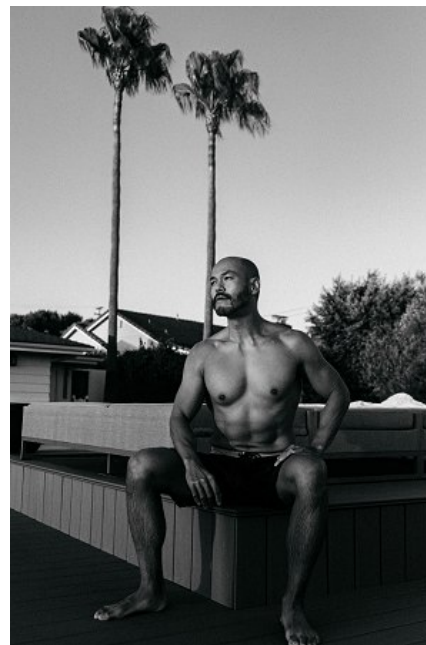

MATTHEW NG

Height: 5'11" Chest: 40" Waist: 35" Hip: 38" Suit: 40 Shoe: 11.5 US Hair: Black
Eyes: Brown

b B E L L A G E N C Y
MODEL & TALENT

Bella Agency New York City 270 Lafayette Street / Suite 802, New York, NY 10012
T: 212.965.9200 Email: info@bellany.com