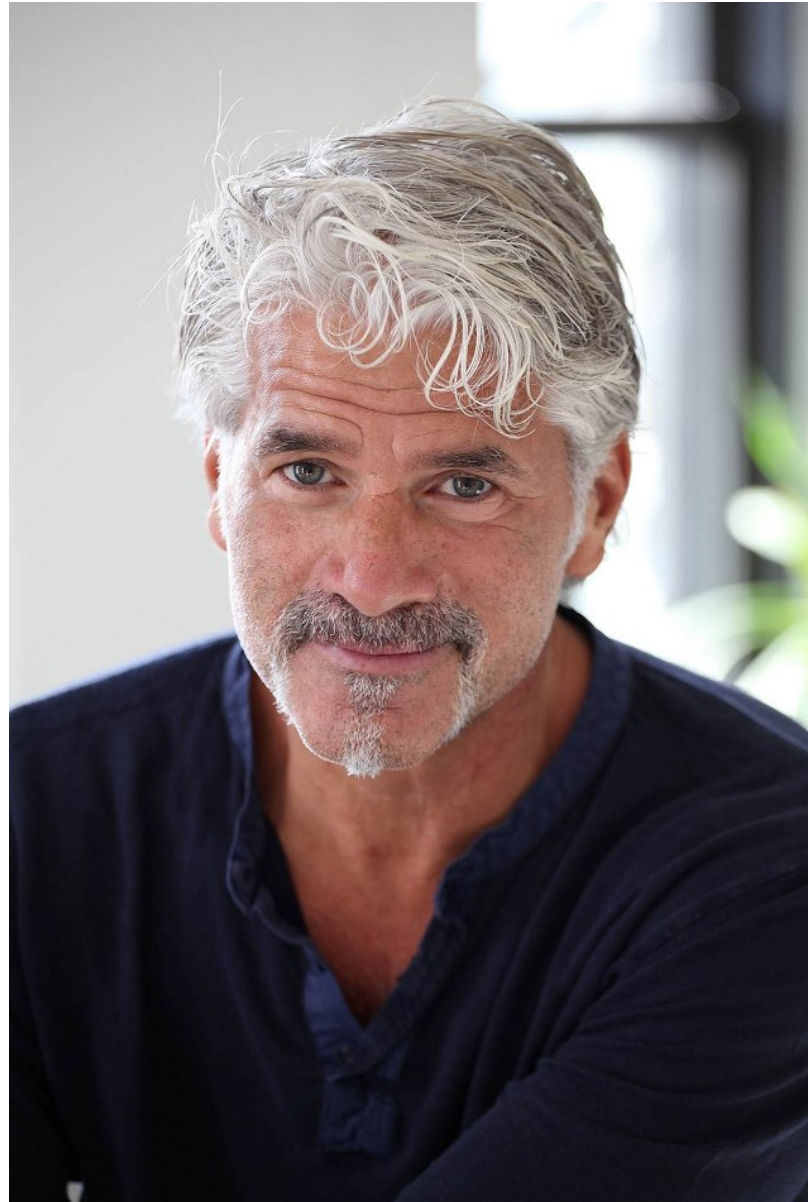

**MARK O'BRIEN**

Height: 5'11" Waist: 34" Collar: 15.5" Suit: 40 Shoe: 11 US Hair: Salt and Pepper Eyes: Green

**MARK O'BRIEN**

Height: 5'11" Waist: 34" Collar: 15.5" Suit: 40 Shoe: 11 US Hair: Salt and Pepper Eyes: Green