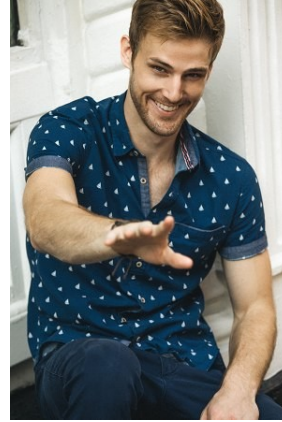

RYAN PHILLIPS

Height: 6'1.5" Waist: 29" Hip: 34" Collar: 15.5" Suit: 40 Shoe: 12 US Hair: Blonde Eyes: Blue

 **SIDELINE COLLECTION**
Wear what the pros are wearing. These are the official styles of the NFL sidelines.

[GET EQUIPPED NOW >](#)

A photograph of Ryan Phillips and a woman smiling. They are both wearing Philadelphia Eagles merchandise, including a green cap and a black t-shirt with the Eagles logo.