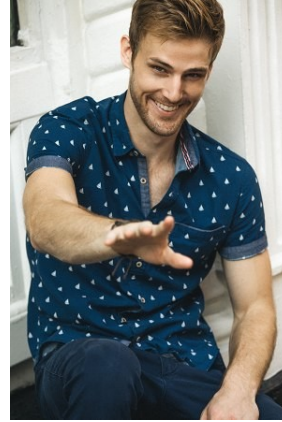

**RYAN PHILLIPS**

Height: 6'1.5" Waist: 29" Hip: 34" Collar: 15.5" Suit: 40 Shoe: 12 US Hair: Blonde Eyes: Blue

**SIDELINE COLLECTION**  
Wear what the pros are wearing. These are the official styles of the NFL sidelines.  
[GET EQUIPPED NOW >](#)