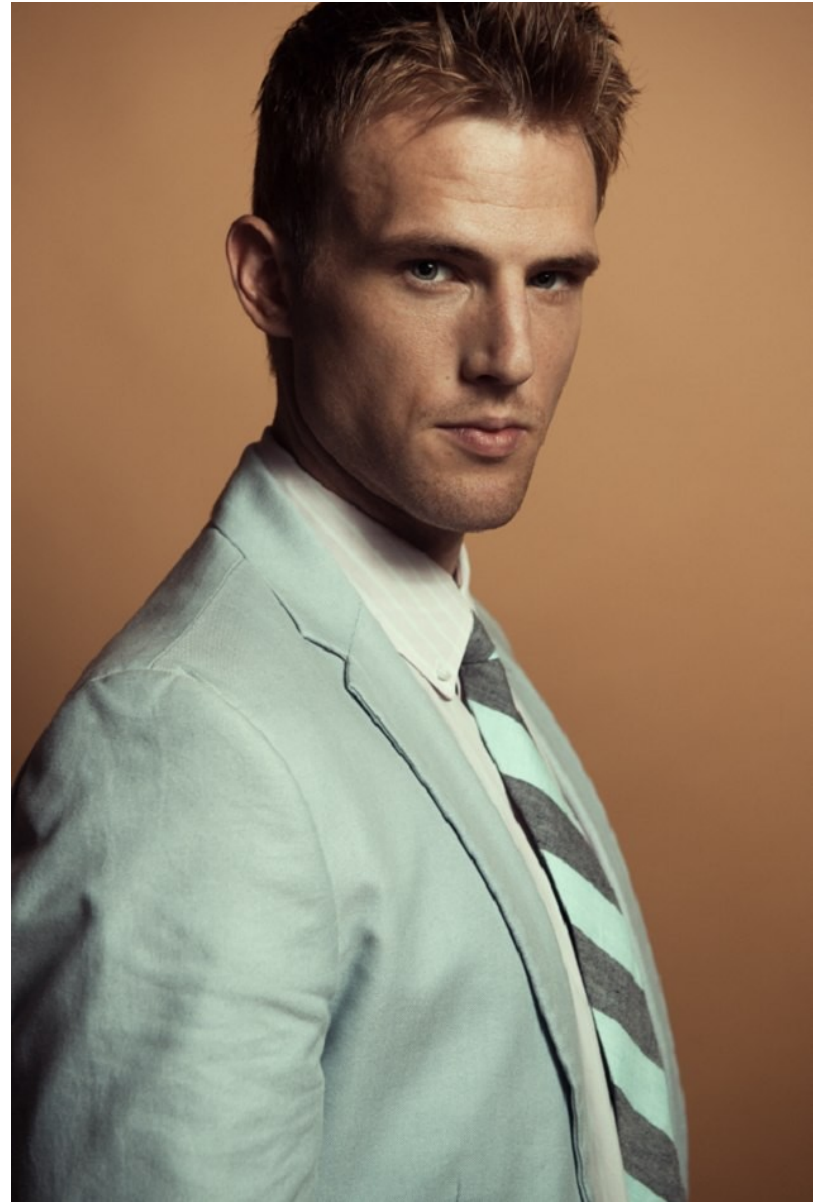

RYAN PHILLIPS

Height: 6'1.5" Waist: 29" Hip: 34" Collar: 15.5" Suit: 40 Shoe: 12 US Hair: Blonde Eyes: Blue