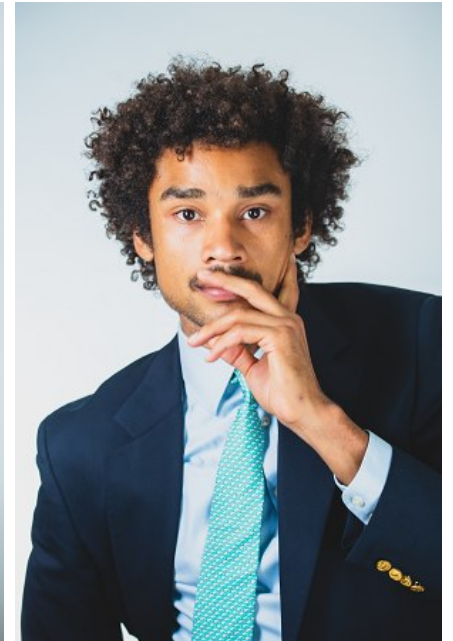

## BRADLEY EVANS

Height: 6'1" Waist: 30" Collar: 15" Suit: 40 Shoe: 12.5 US Hair: Brown  
Eyes: Brown

**b** B E L L A G E N C Y  
MODEL & TALENT

Bella Agency New York City 270 Lafayette Street / Suite 802, New York, NY 10012  
T: 212.965.9200 Email: [info@bellany.com](mailto:info@bellany.com)