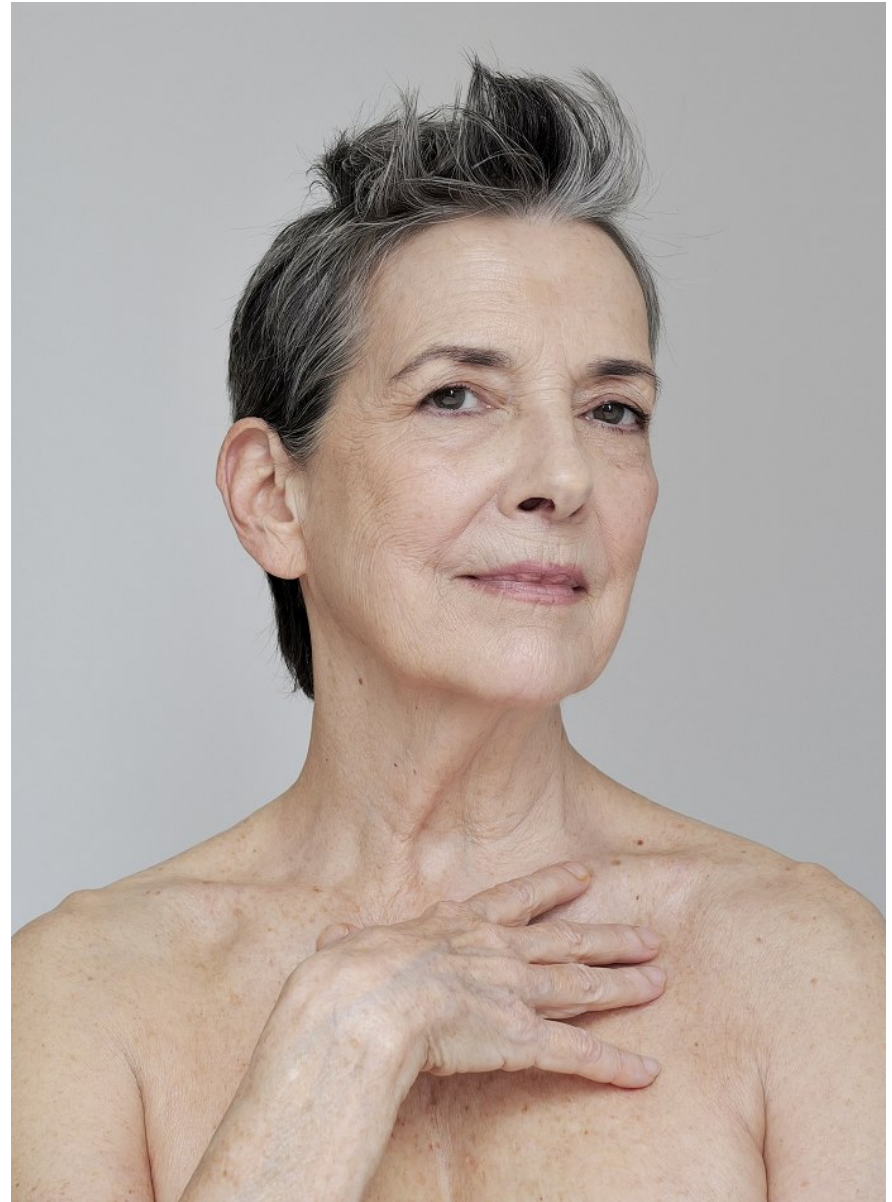

MARYJANE FAHEY

Height: 5'5" Bust: 36" C Waist: 33.5" Hip: 36" Dress: 8 US Shoe: 7.5 US Hair: Salt and Pepper Eyes: Hazel

MARYJANE FAHEY

Height: 5'5" Bust: 36" C Waist: 33.5" Hip: 36" Dress: 8 US Shoe: 7.5 US Hair: Salt and Pepper Eyes: Hazel