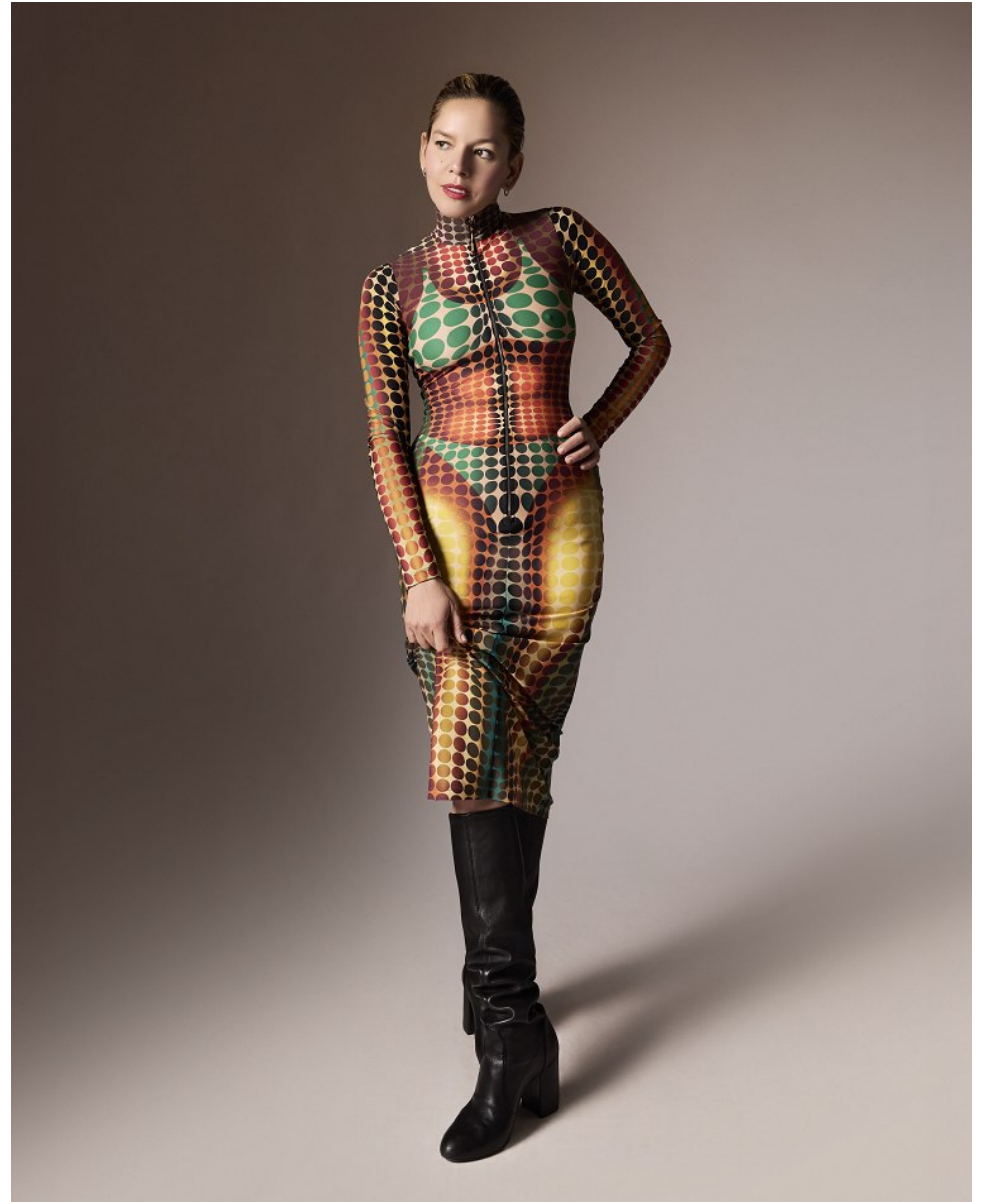

Height: 5'6" Bust: 34" B Waist: 27" Hip: 37" Dress: 2-4 US Shoe: 7 US Hair: Blonde Eyes: Brown