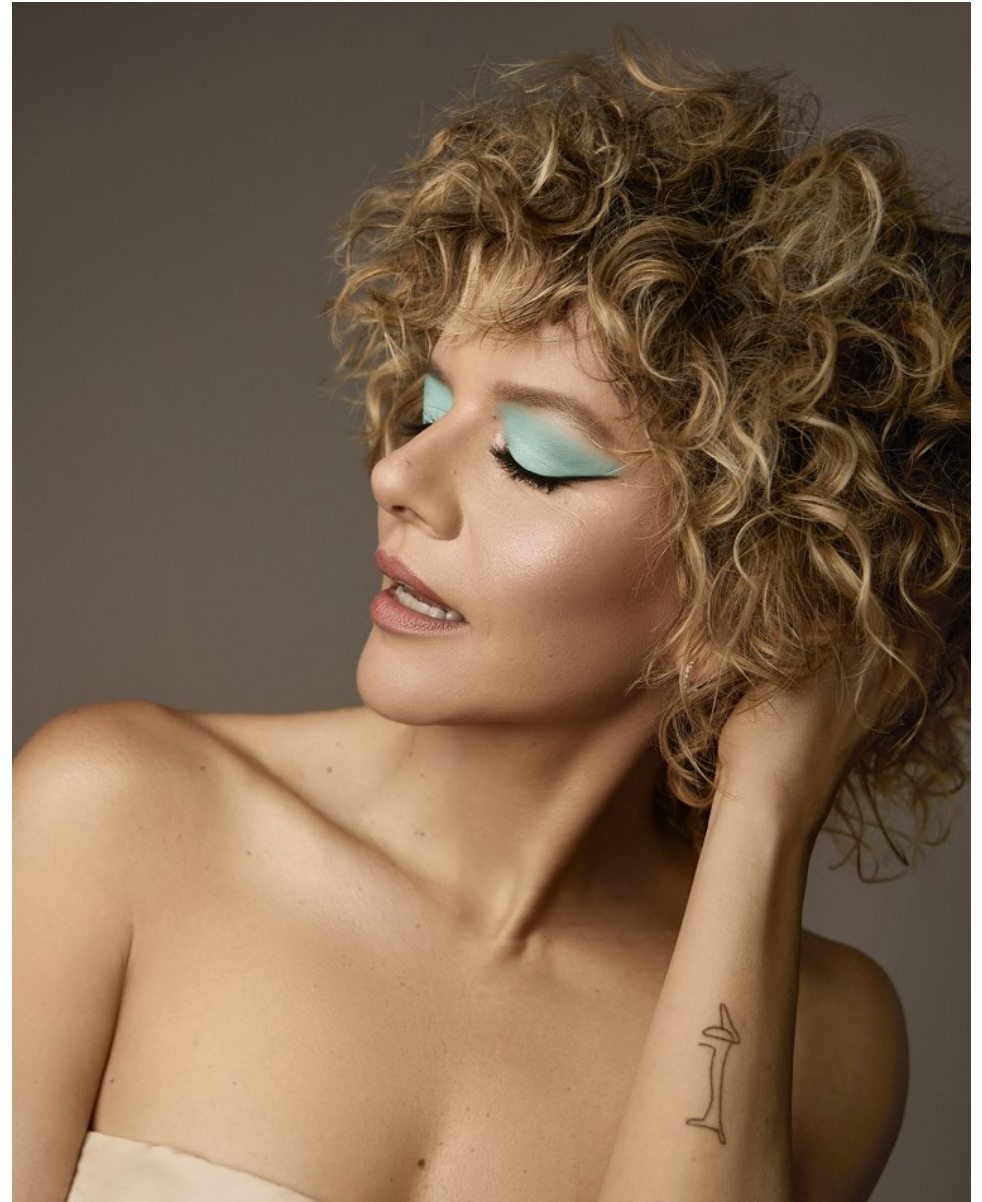

Height: 5'6" Bust: 34" B Waist: 27" Hip: 37" Dress: 2-4 US Shoe: 7 US Hair: Blonde Eyes: Brown