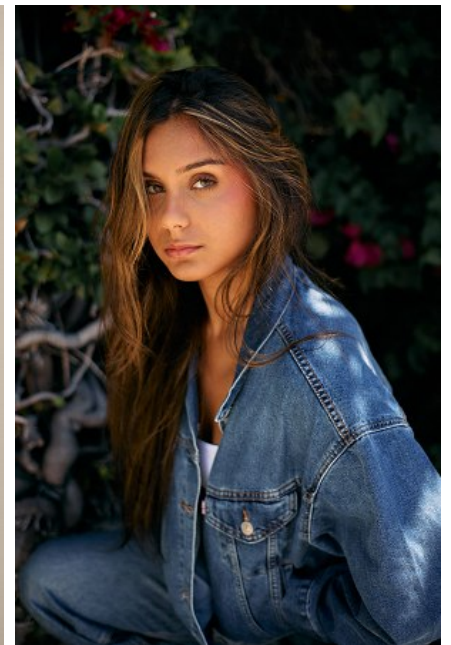

BAILEY WARD

Height: 5'9" Dress: 2 US Shoe: 9 US Eyes: Hazel Hair: Brown

b B E L L A G E N C Y
MODEL & TALENT

Bella Agency Los Angeles 6430 Sunset Blvd, Suite 460, Los Angeles, CA 90028
T: 323.462.9191 F: 323.210.7101 Email: info@bellaagency.com