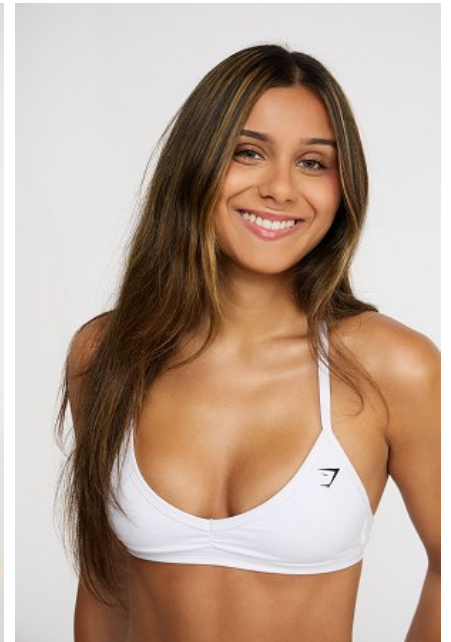

BAILEY WARD

Height: 5'9" Dress: 2 US Shoe: 9 US Eyes: Hazel Hair: Brown

b B E L L A G E N C Y
MODEL & TALENT

Bella Agency Los Angeles 6430 Sunset Blvd, Suite 460, Los Angeles, CA 90028
T: 323.462.9191 F: 323.210.7101 Email: info@bellaagency.com