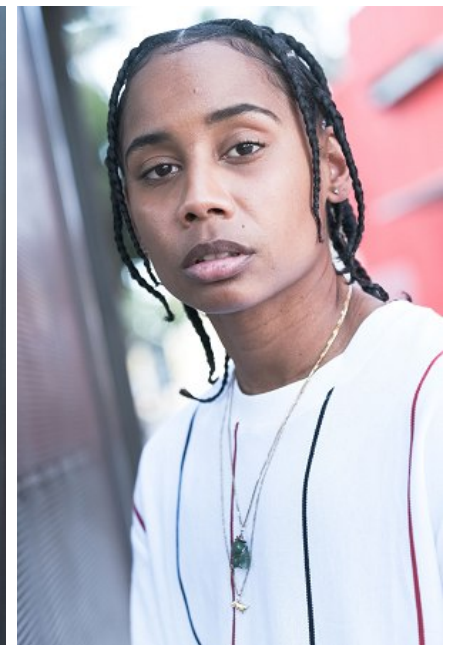

RAW ANDERSON

Height: 5'4" Chest: 32" Waist: 28" Hip: 31" Dress: 4 US Suit: 30 Shoe: 7.5 US
Hair: Black Eyes: Brown

b B E L L A G E N C Y
MODEL & TALENT

Bella Agency Los Angeles 6430 Sunset Blvd, Suite 460, Los Angeles, CA 90028
T: 323.462.9191 F: 323.210.7101 Email: info@bellaagency.com