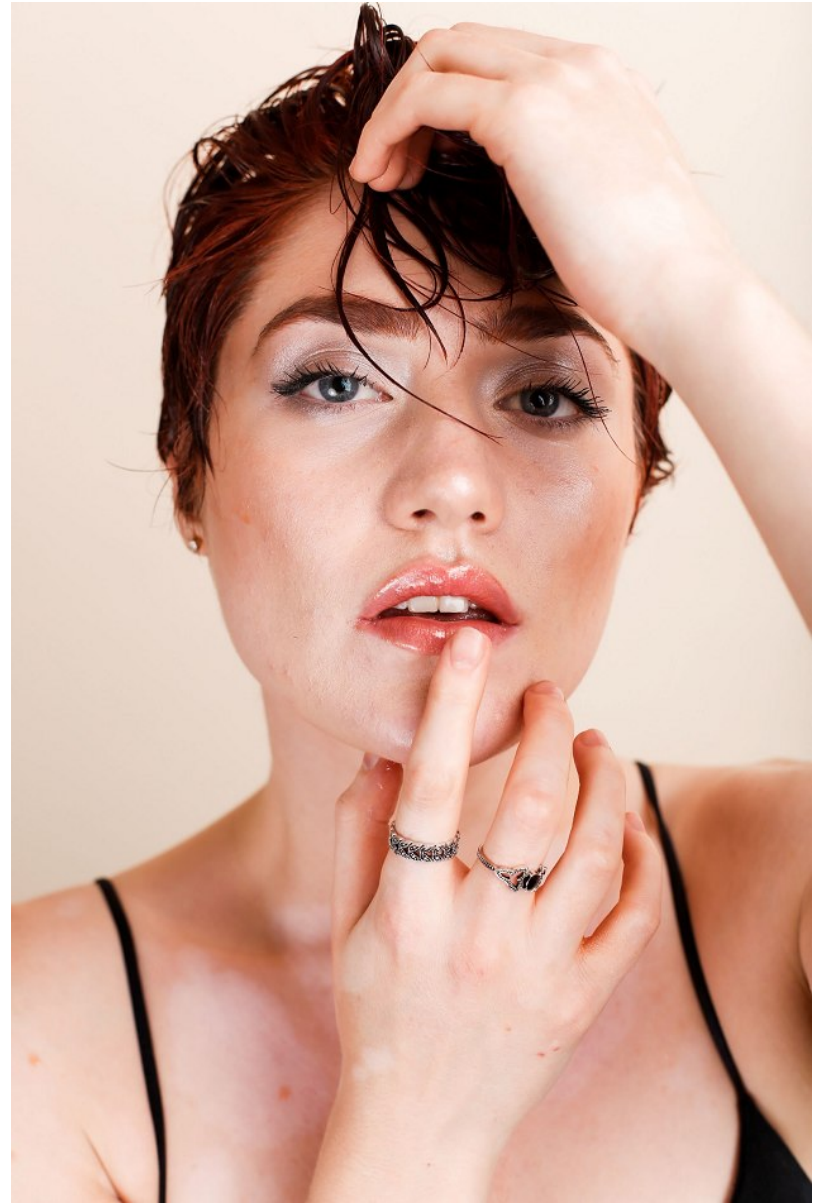

ABIGAIL REED

Height: 5'4" Bust: 35" C Waist: 25" Hip: 36" Dress: 0-2 US Shoe: 7.5 US Hair: Red Eyes: Blue