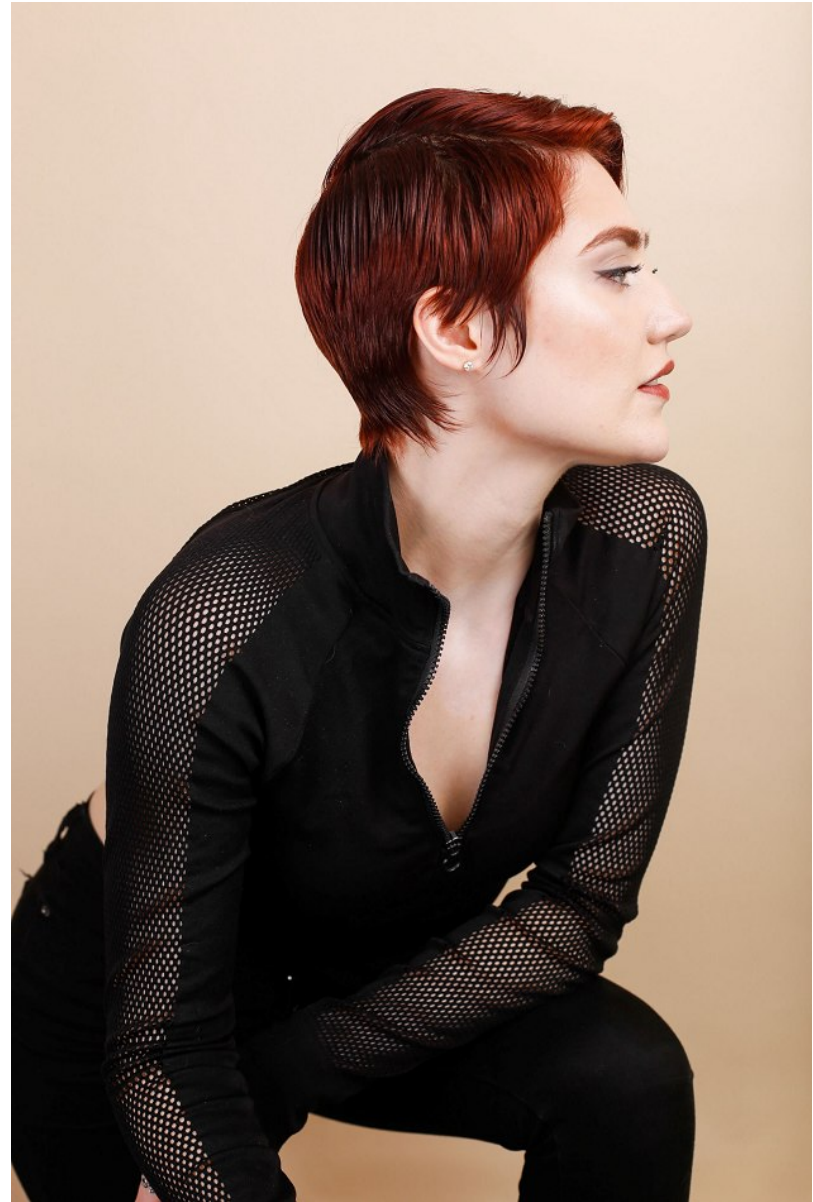

ABIGAIL REED

Height: 5'4" Bust: 35" C Waist: 25" Hip: 36" Dress: 0-2 US Shoe: 7.5 US Hair: Red Eyes: Blue

ABIGAIL REED

Height: 5'4" Bust: 35" C Waist: 25" Hip: 36" Dress: 0-2 US Shoe: 7.5 US Hair: Red Eyes: Blue