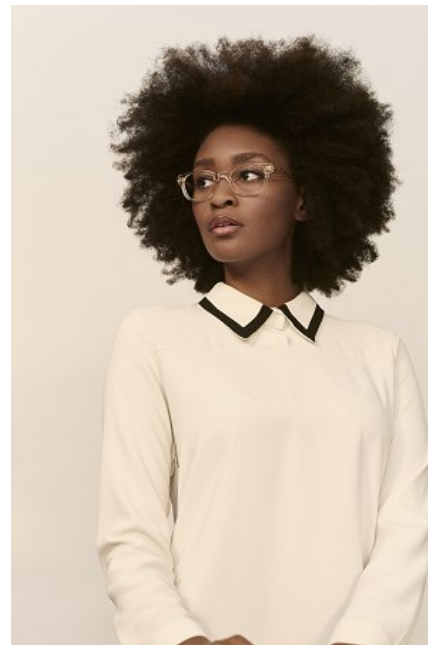

BEAUTIFUL COLLECTION®

**OWN YOUR STYLE.
LOVE YOUR HAIR COLOR.**

Beautiful Collection® Moisturizing Color acts like a conditioner.