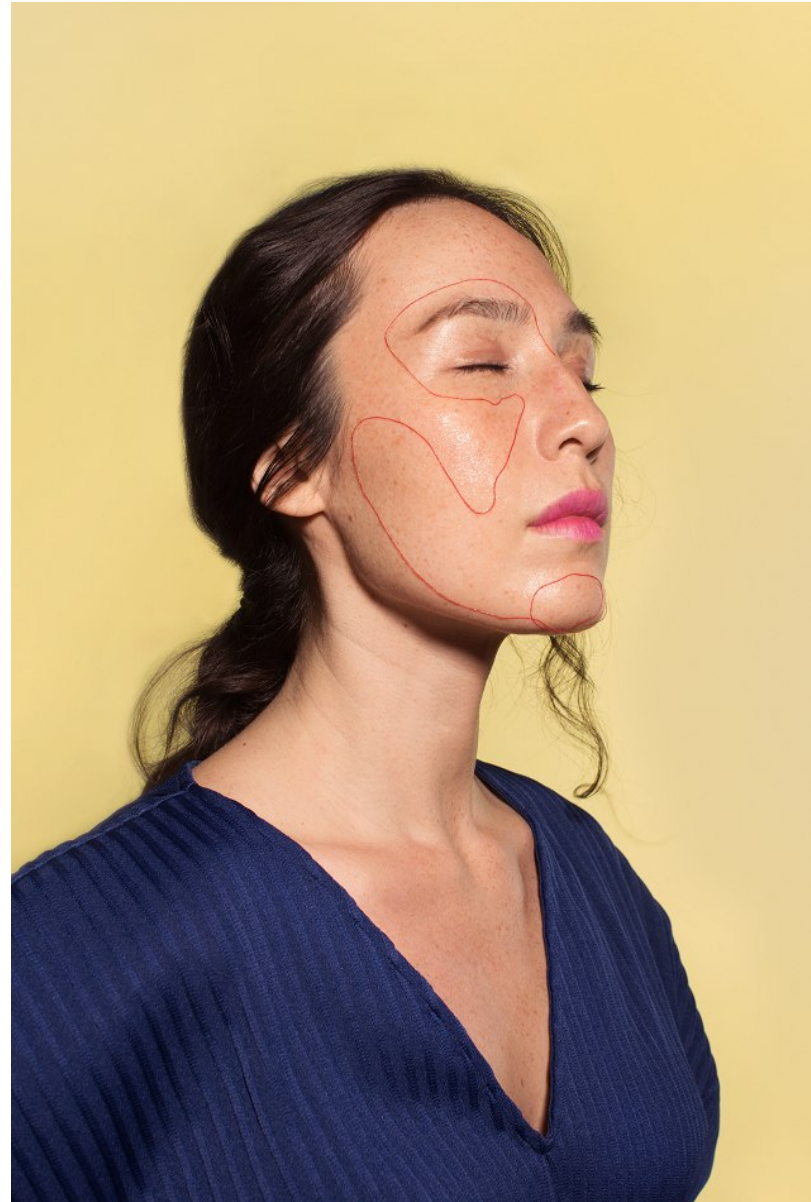

Height: 5'8" Bust: 38" D Waist: 30.5" Hip: 40.5" Dress: 8 US Shoe: 10 US Shoe: 9 Hair: Dark Brown Eyes: Hazel