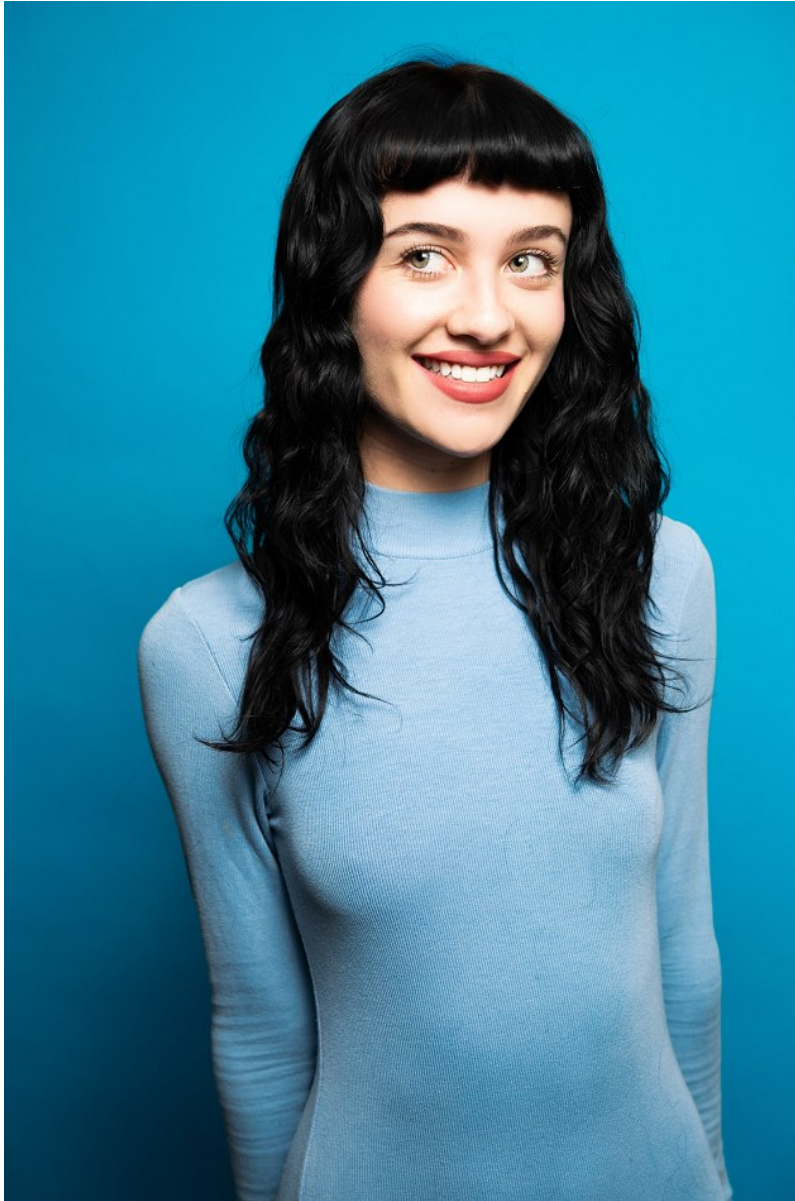

PRESLEY RAE EMIG

Height: 5'7" Bust: 30" A Waist: 24" Hip: 32" Dress: 0 US Shoe: 7 US Hair: Black Eyes: Green

PRESLEY RAE EMIG

Height: 5'7" Bust: 30" A Waist: 24" Hip: 32" Dress: 0 US Shoe: 7 US Hair: Black Eyes: Green