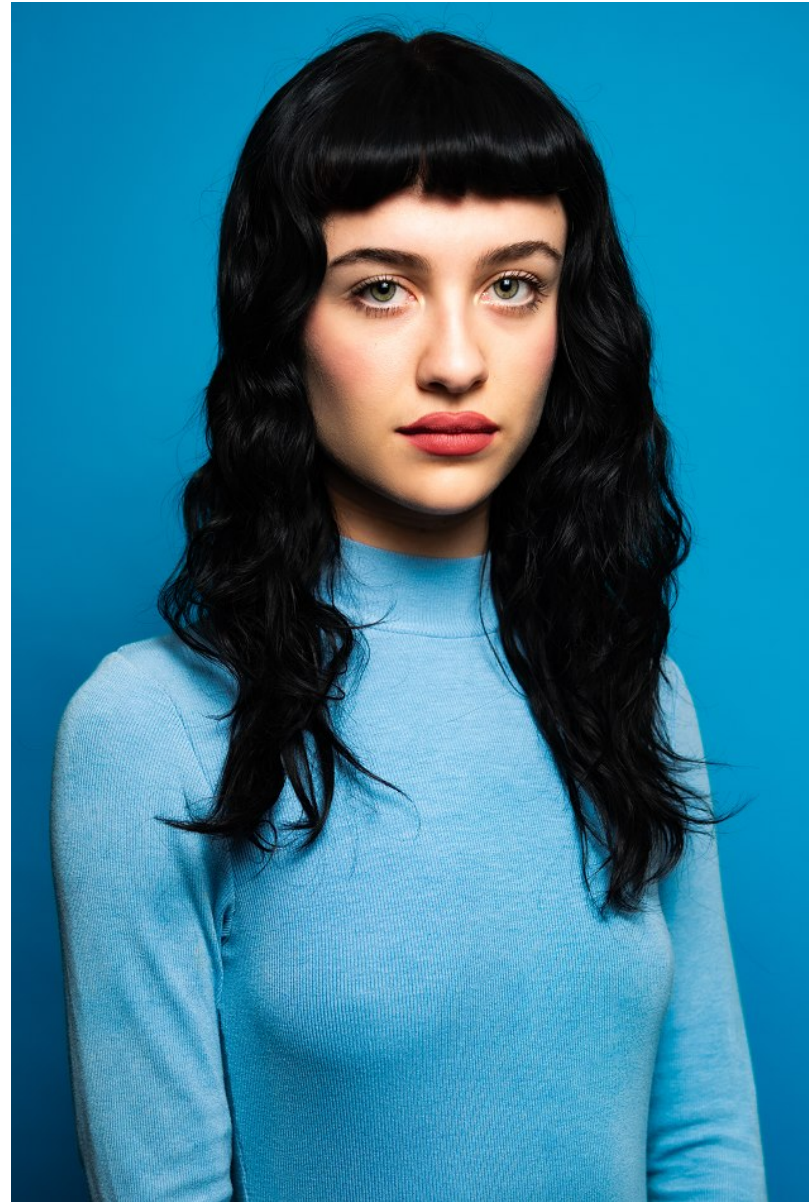

PRESLEY RAE EMIG

Height: 5'7" Bust: 30" A Waist: 24" Hip: 32" Dress: 0 US Shoe: 7 US Hair: Black Eyes: Green

PRESLEY RAE EMIG

Height: 5'7" Bust: 30" A Waist: 24" Hip: 32" Dress: 0 US Shoe: 7 US Hair: Black Eyes: Green