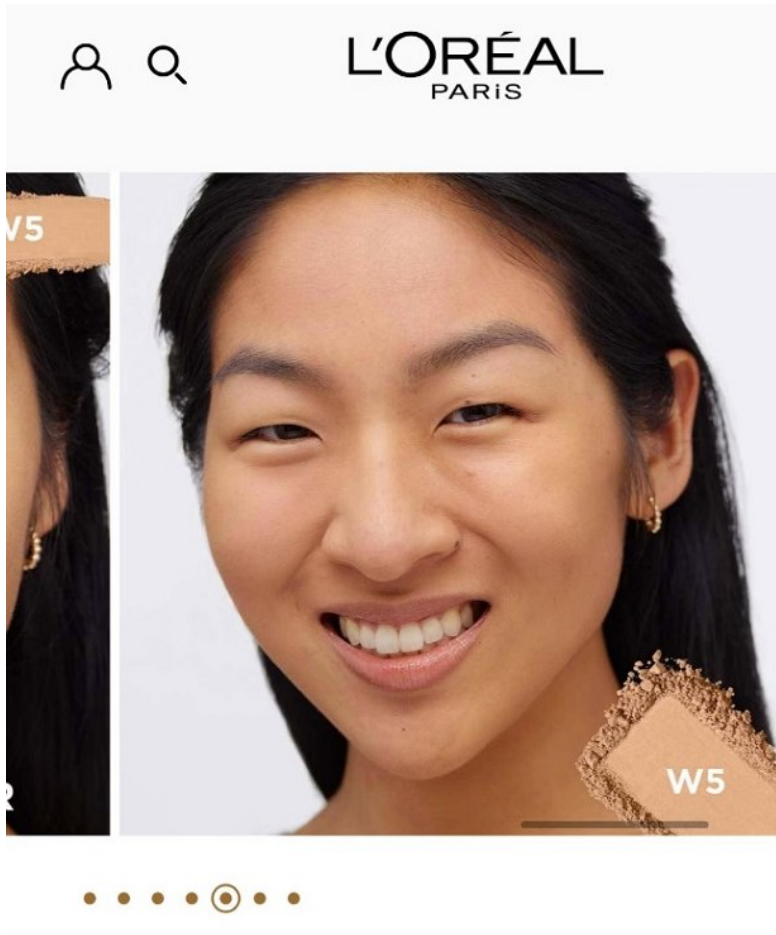

KARLLY

Height: 5'6" Bust: 34" A Waist: 27" Hip: 37" Dress: 4 US Shoe: 8 US Hair: Black Eyes: Brown

KARLLY

Height: 5'6" Bust: 34" A Waist: 27" Hip: 37" Dress: 4 US Shoe: 8 US Hair: Black Eyes: Brown

KARLLY

Height: 5'6" Bust: 34" A Waist: 27" Hip: 37" Dress: 4 US Shoe: 8 US Hair: Black Eyes: Brown

KARLLY

Height: 5'6" Bust: 34" A Waist: 27" Hip: 37" Dress: 4 US Shoe: 8 US Hair: Black Eyes: Brown

TRUE MATCH

Powder