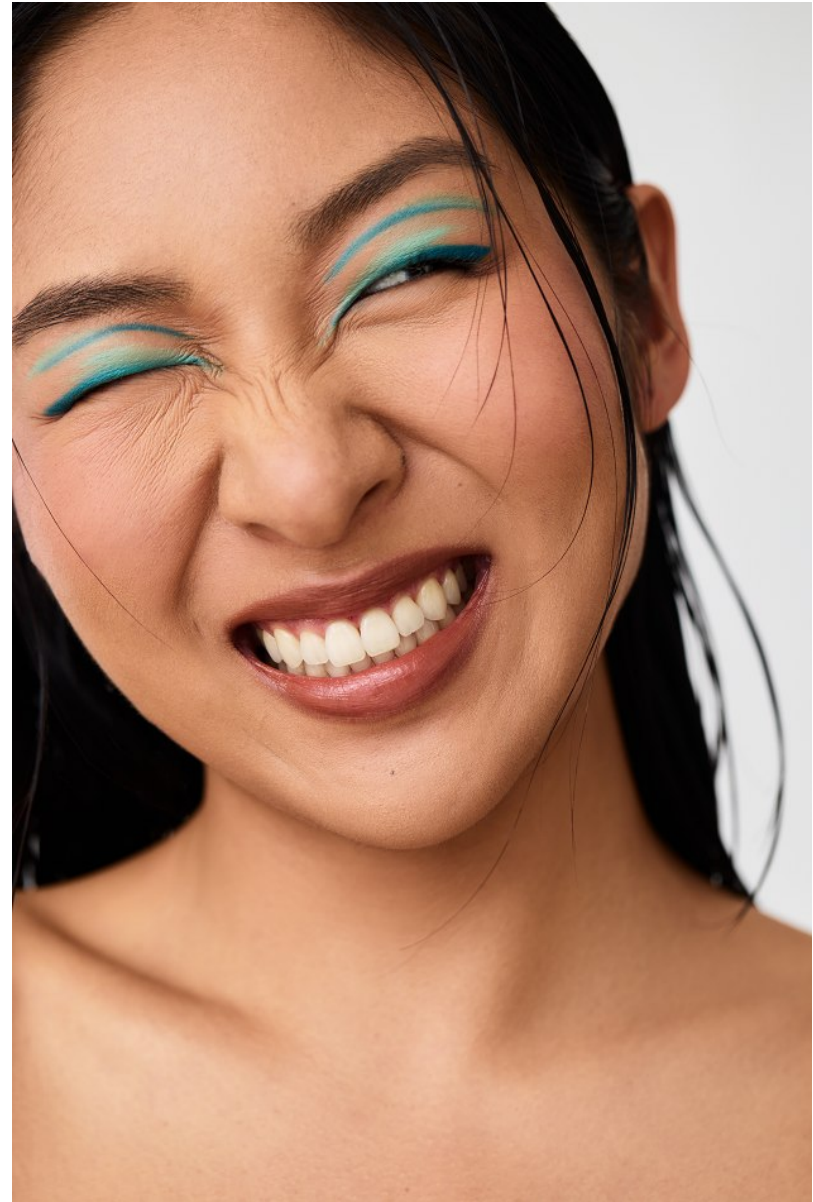

KARLLY

Height: 5'6" Bust: 34" A Waist: 27" Hip: 37" Dress: 4 US Shoe: 8 US Hair: Black Eyes: Brown

KARLLY

Height: 5'6" Bust: 34" A Waist: 27" Hip: 37" Dress: 4 US Shoe: 8 US Hair: Black Eyes: Brown

KARLLY

Height: 5'6" Bust: 34" A Waist: 27" Hip: 37" Dress: 4 US Shoe: 8 US Hair: Black Eyes: Brown

KARLLY

Height: 5'6" Bust: 34" A Waist: 27" Hip: 37" Dress: 4 US Shoe: 8 US Hair: Black Eyes: Brown

TRUE MATCH

Powder