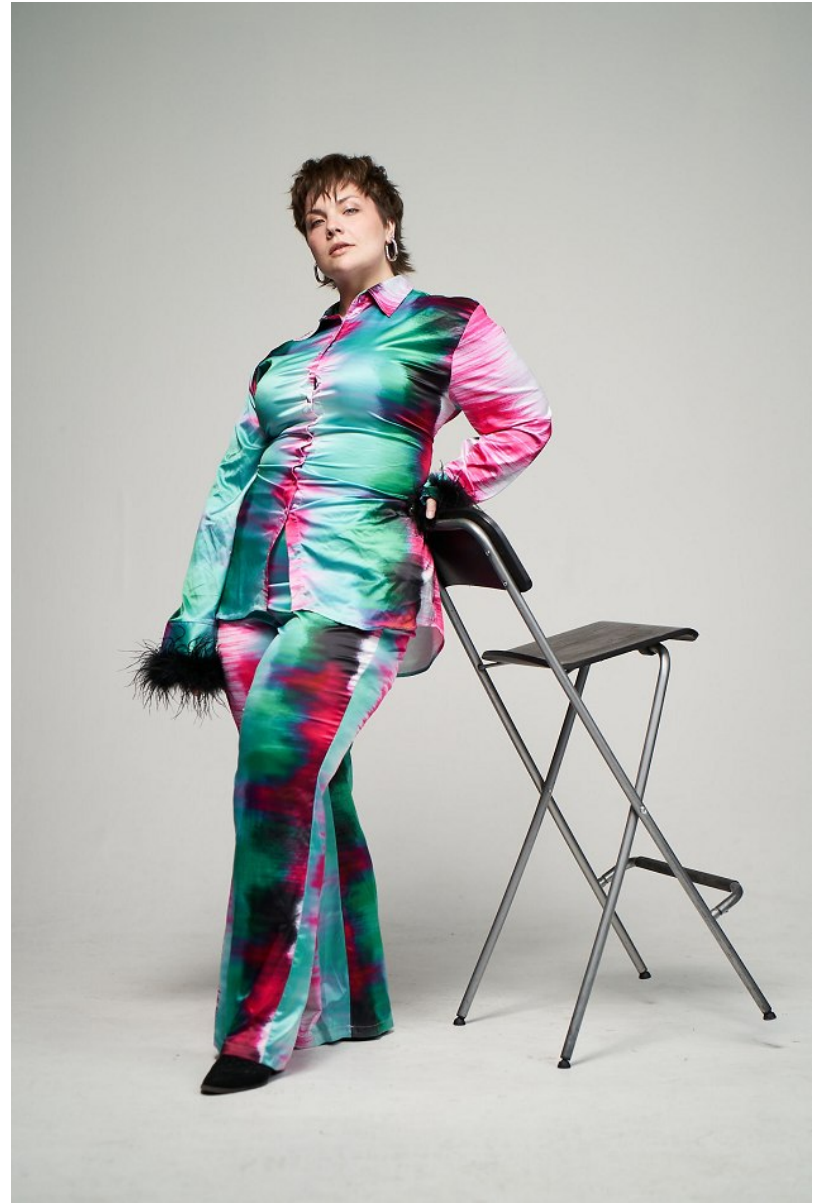

ASHLEY HAVELKA

Height: 5'8" Bust: 42" C Waist: 35" Hip: 48" Dress: 16 US Shoe: 9 US Hair: Blonde Eyes: Green

ASHLEY HAVELKA

Height: 5'8" Bust: 42" C Waist: 35" Hip: 48" Dress: 16 US Shoe: 9 US Hair: Blonde Eyes: Green