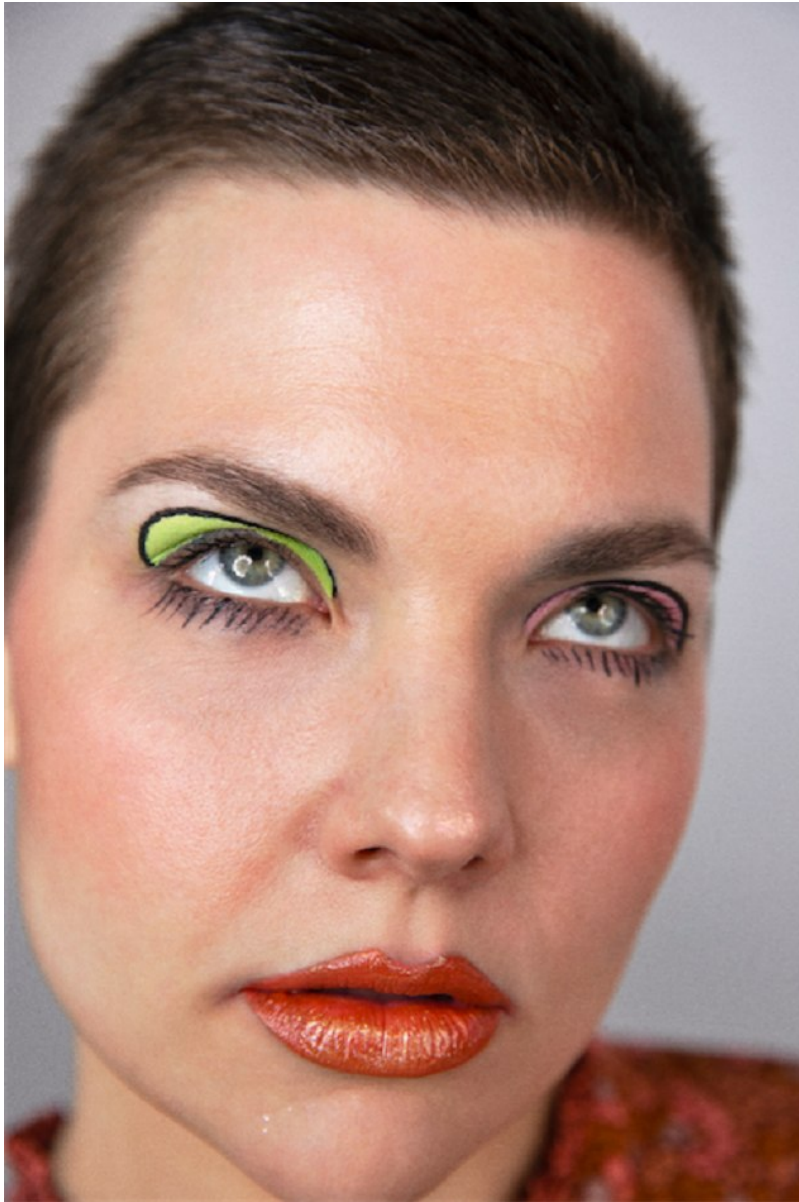

ASHLEY HAVELKA

Height: 5'8" Bust: 42" C Waist: 35" Hip: 48" Dress: 16 US Shoe: 9 US Hair: Blonde Eyes: Green

ASHLEY HAVELKA

Height: 5'8" Bust: 42" C Waist: 35" Hip: 48" Dress: 16 US Shoe: 9 US Hair: Blonde Eyes: Green