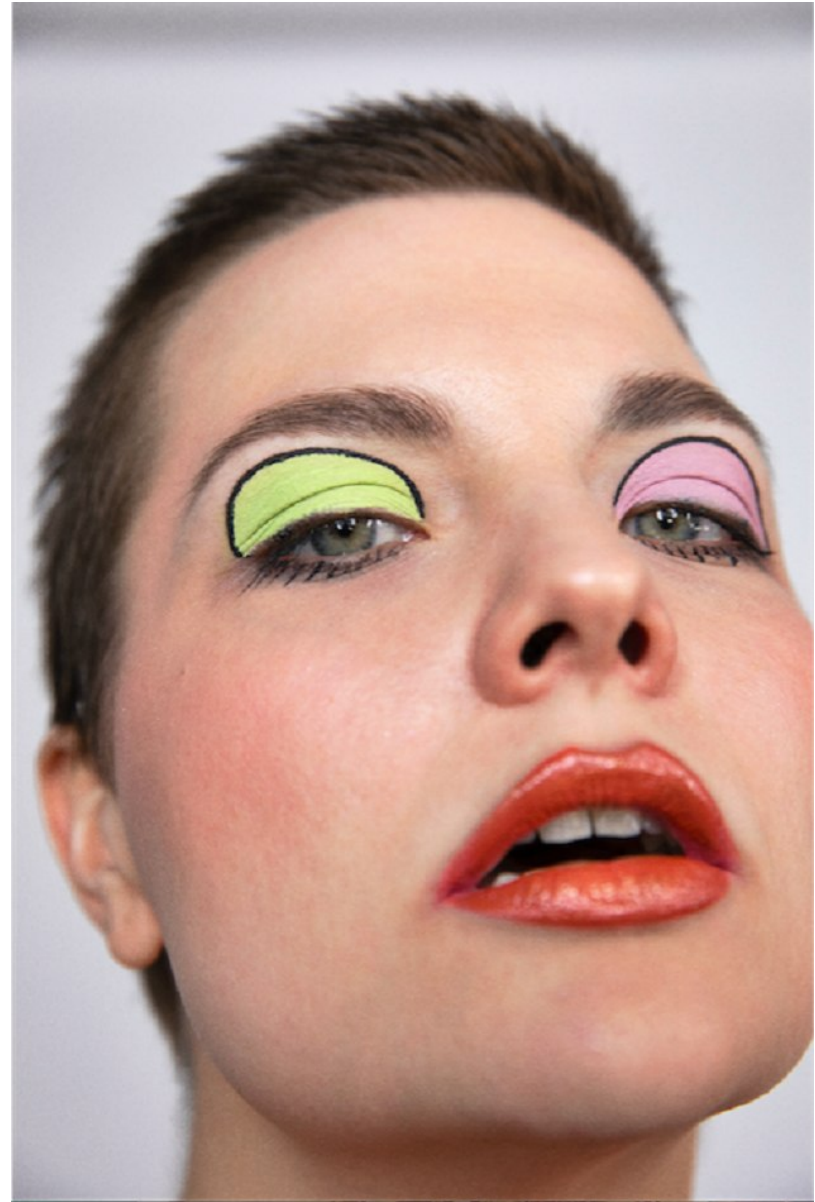

ASHLEY HAVELKA

Height: 5'8" Bust: 42" C Waist: 35" Hip: 48" Dress: 16 US Shoe: 9 US Hair: Blonde Eyes: Green

ASHLEY HAVELKA

Height: 5'8" Bust: 42" C Waist: 35" Hip: 48" Dress: 16 US Shoe: 9 US Hair: Blonde Eyes: Green