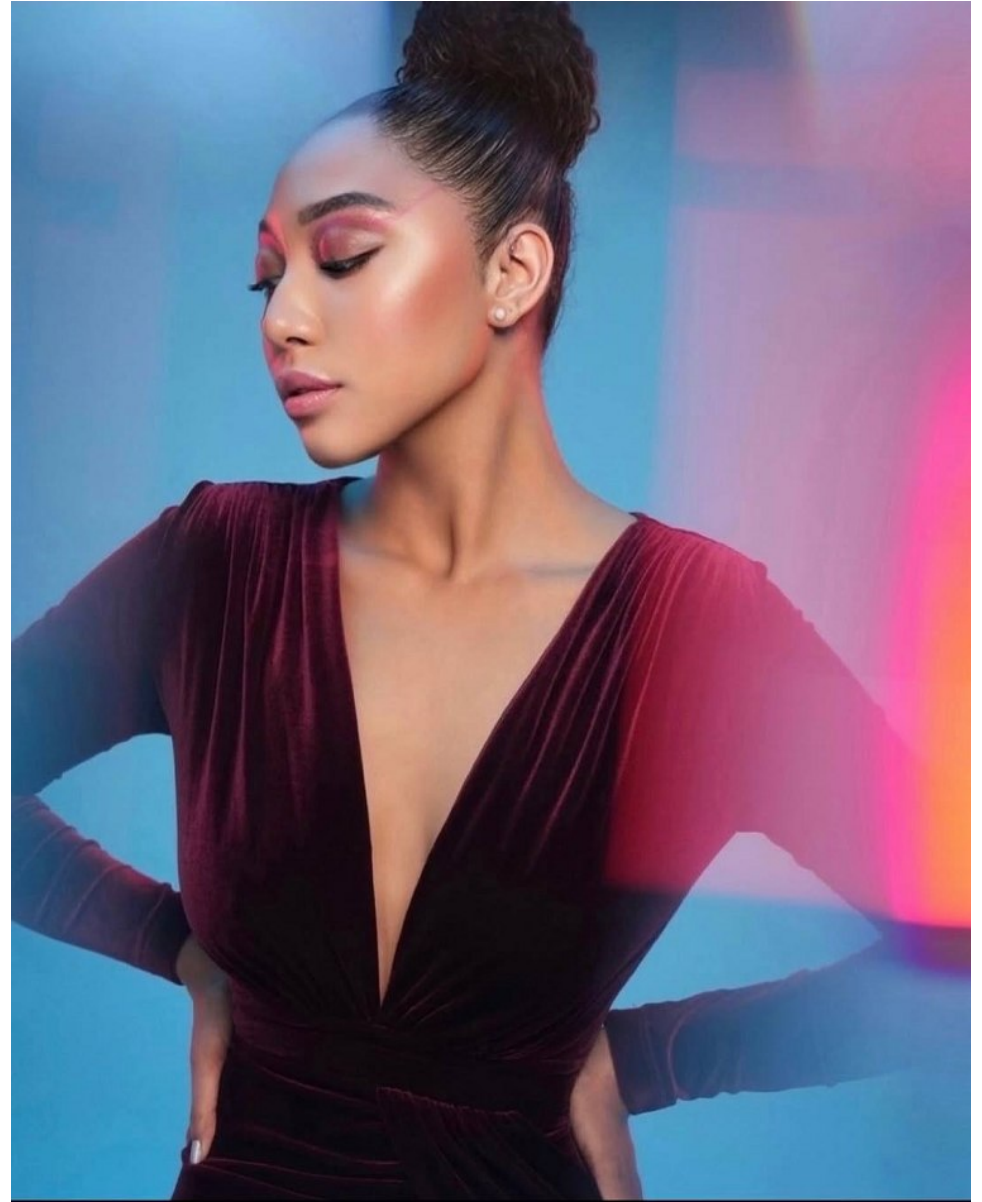

**KAMIA IMANI**

Height: 5'4" Bust: 35" A Waist: 25" Hip: 34" Dress: 0-2 US Shoe: 8 US Hair: Black Eyes: Brown

**KAMIA IMANI**

Height: 5'4" Bust: 35" A Waist: 25" Hip: 34" Dress: 0-2 US Shoe: 8 US Hair: Black Eyes: Brown

KAMIA IMANI

Height: 5'4" Bust: 35" A Waist: 25" Hip: 34" Dress: 0-2 US Shoe: 8 US Hair: Black Eyes: Brown

**KAMIA IMANI**

Height: 5'4" Bust: 35" A Waist: 25" Hip: 34" Dress: 0-2 US Shoe: 8 US Hair: Black Eyes: Brown

**KAMIA IMANI**

Height: 5'4" Bust: 35" A Waist: 25" Hip: 34" Dress: 0-2 US Shoe: 8 US Hair: Black Eyes: Brown

KAMIA IMANI

Height: 5'4" Bust: 35" A Waist: 25" Hip: 34" Dress: 0-2 US Shoe: 8 US Hair: Black Eyes: Brown