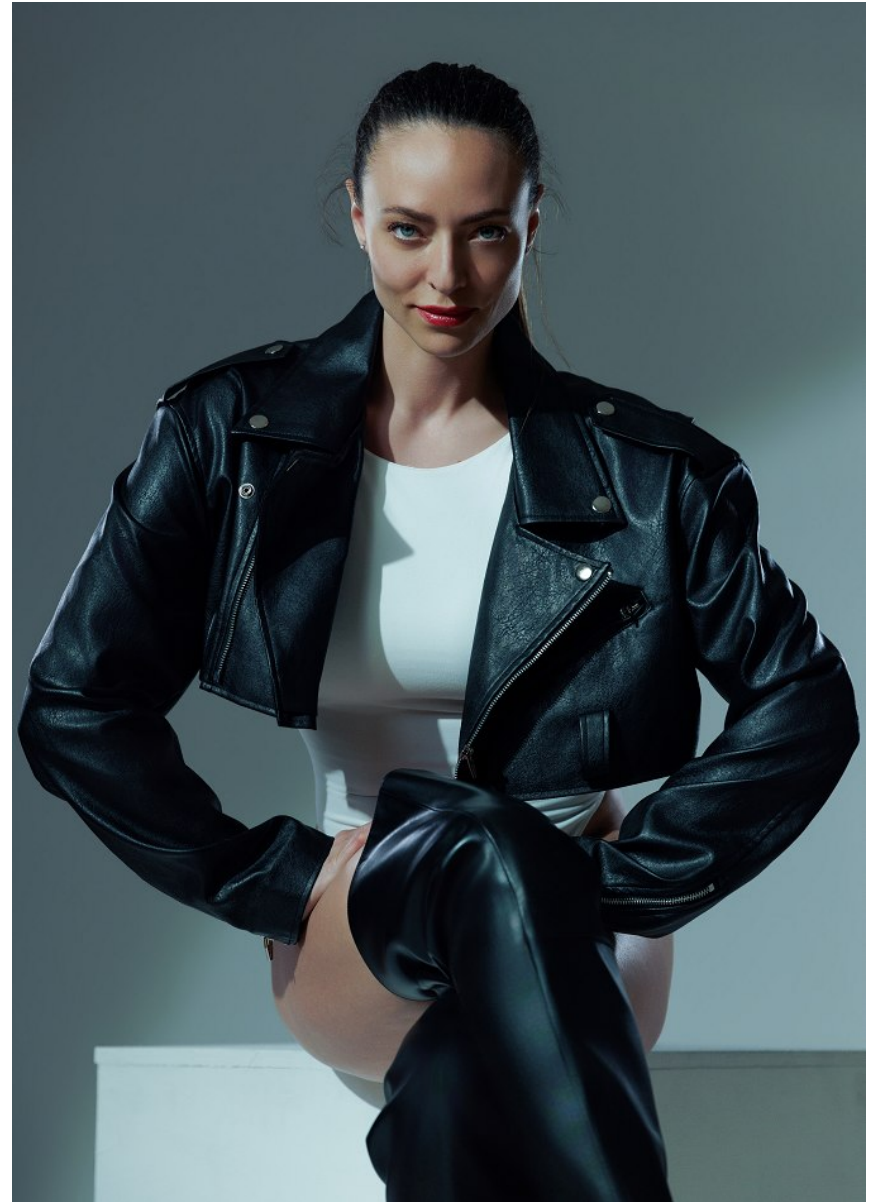

ADIAMOND BAKER

Height: 5'11" Bust: 34" D Waist: 29" Hip: 42" Dress: 8-10 US Shoe: 9.5 US Hair: Brown Eyes: Blue/Grey

ADIAMOND BAKER

Height: 5'11" Bust: 34" D Waist: 29" Hip: 42" Dress: 8-10 US Shoe: 9.5 US Hair: Brown Eyes: Blue/Grey