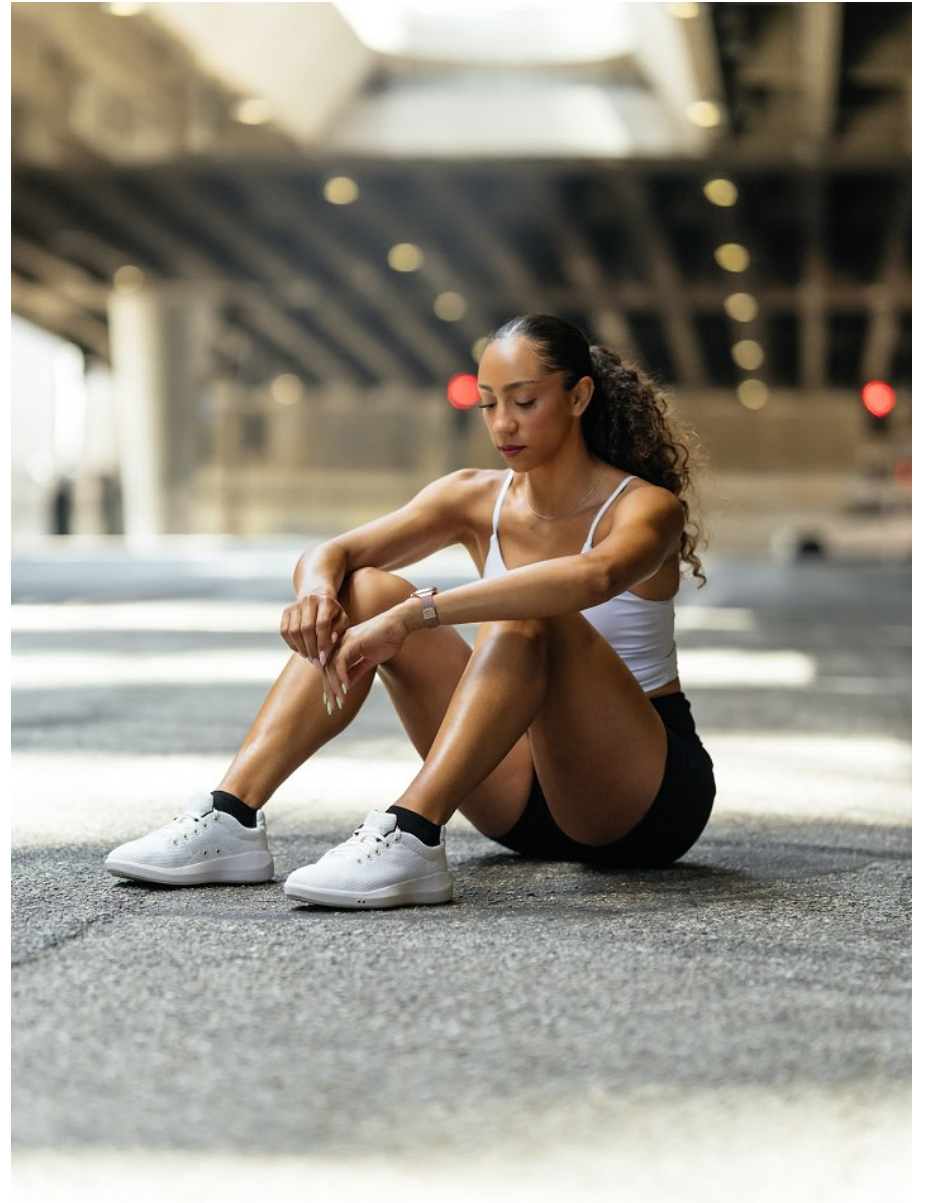

CELENA DAVISON

Height: 5'9" Bust: 32" B Waist: 28.5" Hip: 37.5" Dress: 4-6 US Shoe: 9 US Hair: Dark Brown Eyes: Brown

CELENA DAVISON

Height: 5'9" Bust: 32" B Waist: 28.5" Hip: 37.5" Dress: 4-6 US Shoe: 9 US Hair: Dark Brown Eyes: Brown