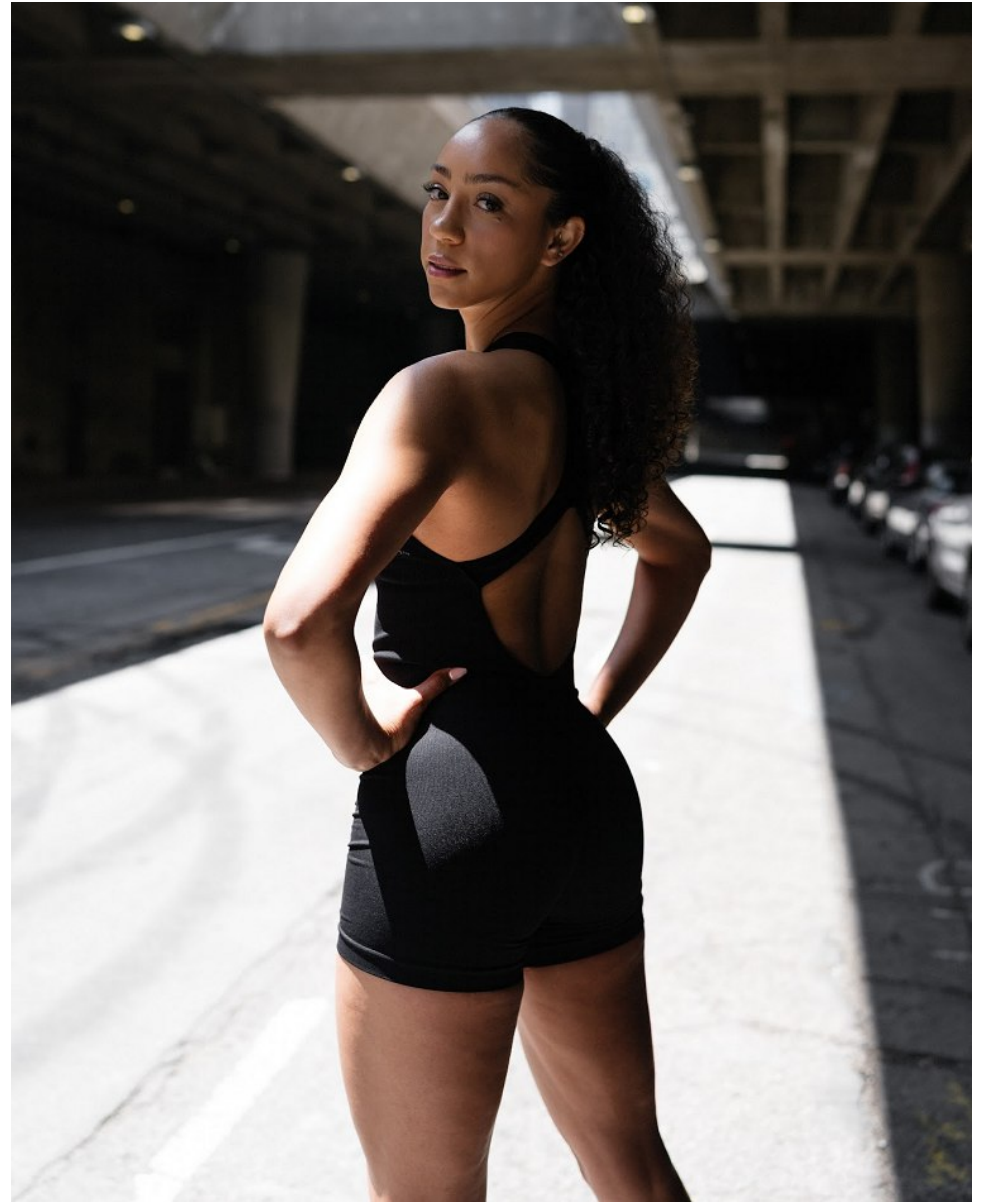

CELENA DAVISON

Height: 5'9" Bust: 32" B Waist: 28.5" Hip: 37.5" Dress: 4-6 US Shoe: 9 US Hair: Dark Brown Eyes: Brown

CELENA DAVISON

Height: 5'9" Bust: 32" B Waist: 28.5" Hip: 37.5" Dress: 4-6 US Shoe: 9 US Hair: Dark Brown Eyes: Brown