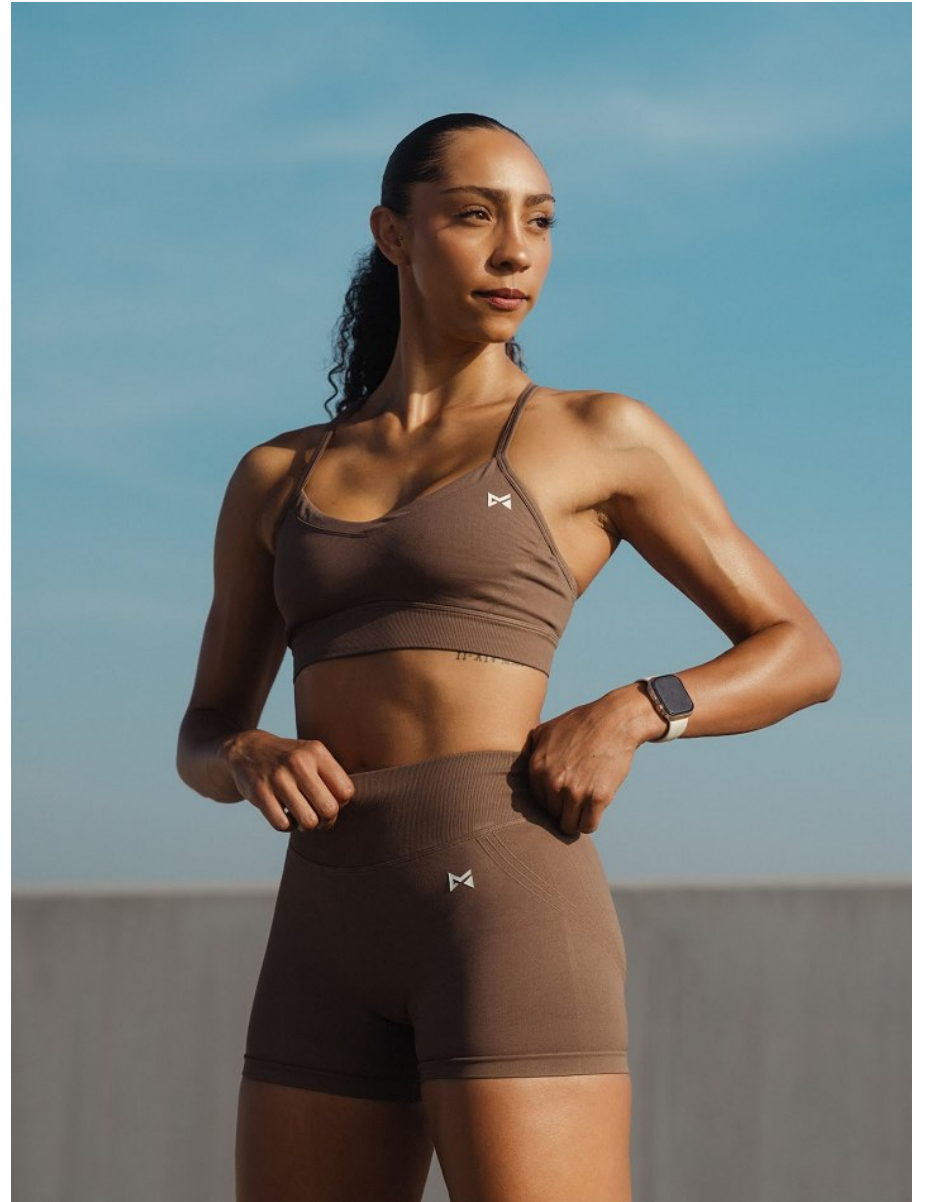

CELENA DAVISON

Height: 5'9" Bust: 32" B Waist: 28.5" Hip: 37.5" Dress: 4-6 US Shoe: 9 US Hair: Dark Brown Eyes: Brown

CELENA DAVISON

Height: 5'9" Bust: 32" B Waist: 28.5" Hip: 37.5" Dress: 4-6 US Shoe: 9 US Hair: Dark Brown Eyes: Brown