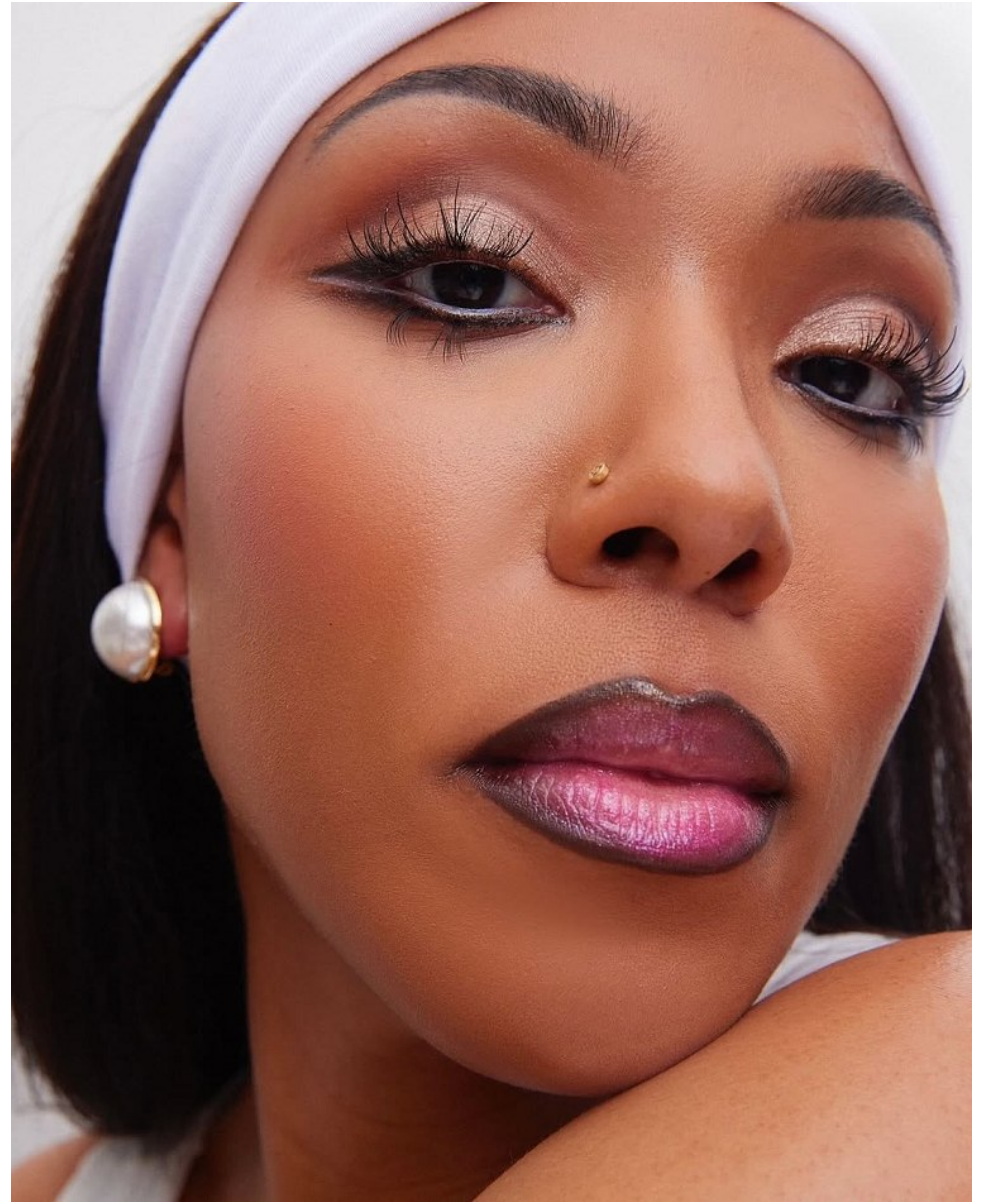

IDRISS TIRADO

Height: 5'9" Bust: 40" D Waist: 33" Hip: 41" Dress: 10 US Shoe: 12 US Hair: Brown Eyes: Brown