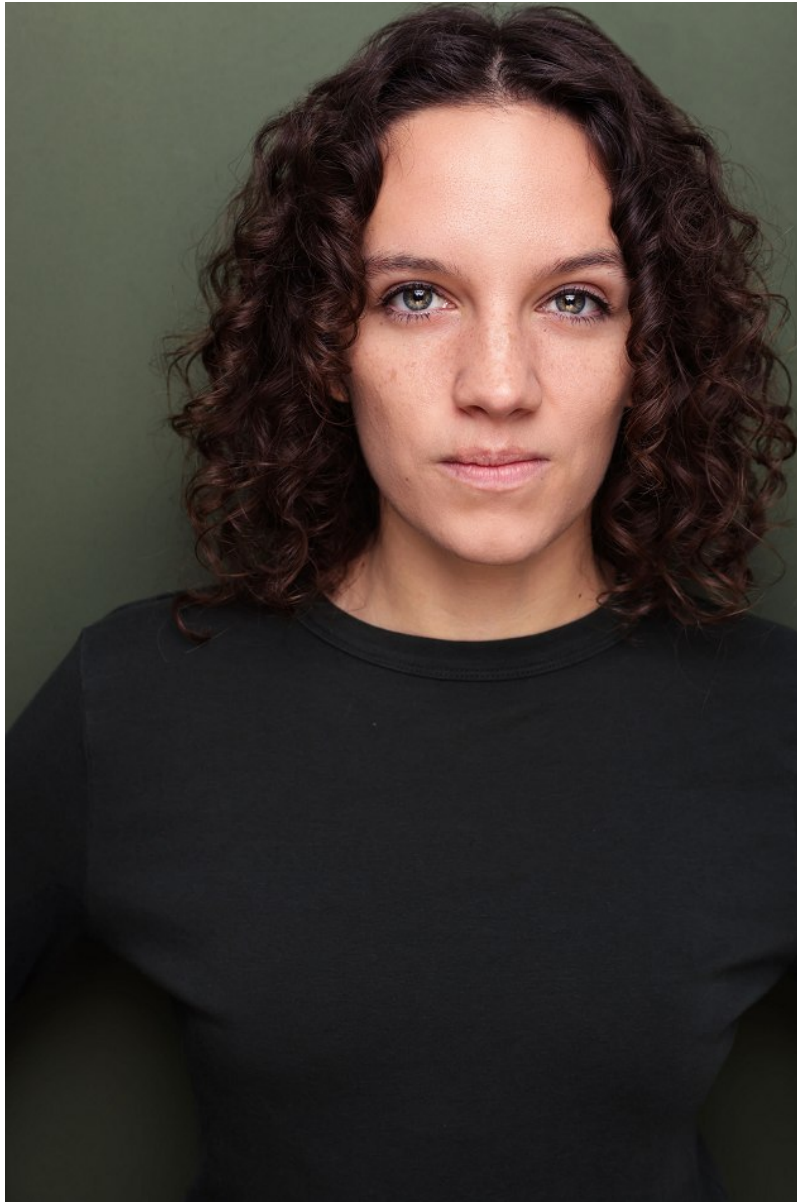

MARISA DICKENS

Height: 5'5" Bust: 32" A Waist: 28" Hip: 32" Dress: 0-2 US Shoe: 8 US Hair: Brown Eyes: Hazel

MARISA DICKENS

Height: 5'5" Bust: 32" A Waist: 28" Hip: 32" Dress: 0-2 US Shoe: 8 US Hair: Brown Eyes: Hazel