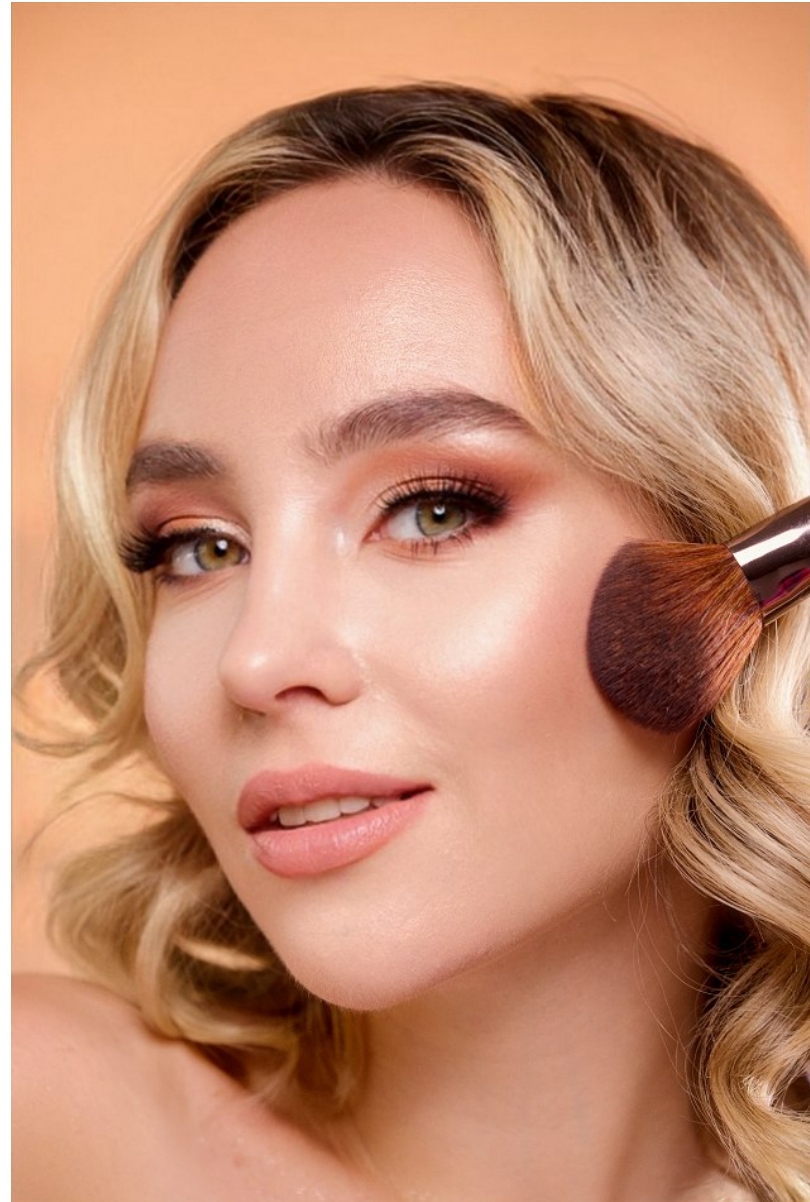

KATERYNA OLINICHENKO

Height: 5'4" Bust: 34" B Waist: 25" Hip: 35" Dress: 2 US Shoe: 7 US Hair: Blonde Eyes: Green