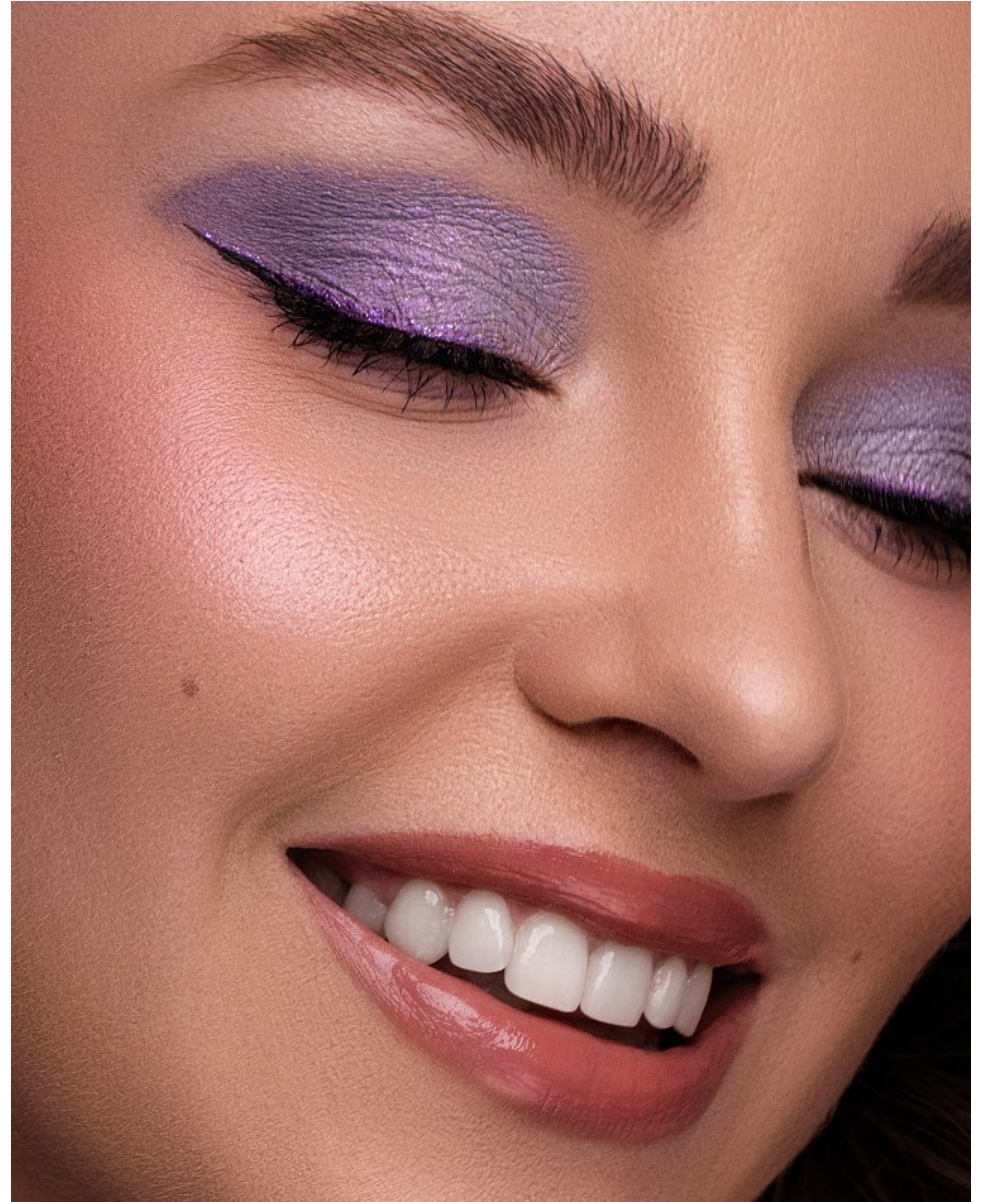

KATERYNA OLINICHENKO

Height: 5'4" Bust: 34" B Waist: 25" Hip: 35" Dress: 2 US Shoe: 7 US Hair: Blonde Eyes: Green