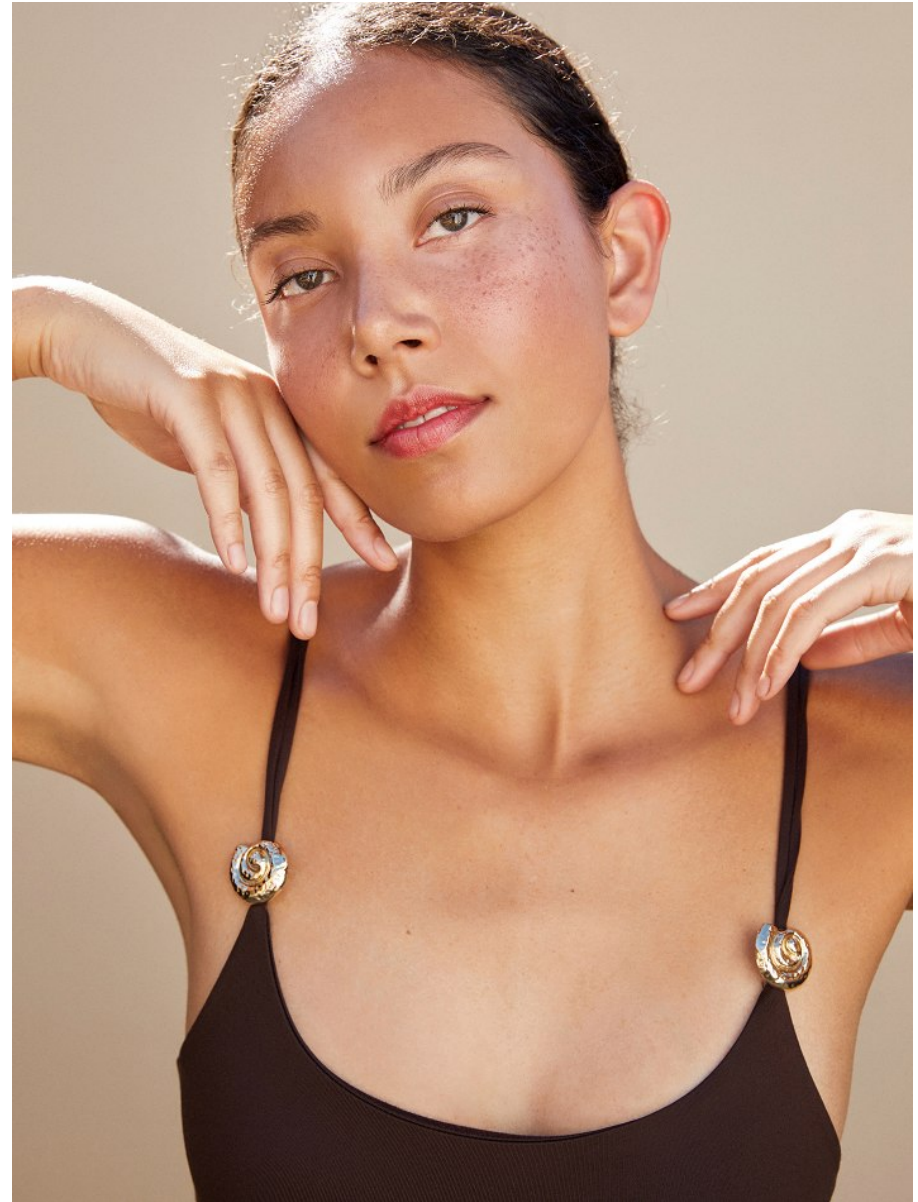

SONYA ALLEN

Height: 5'10" Bust: 32" B Waist: 26" Hip: 26" Dress: 2-4 US Shoe: 9 US Hair: Dark Brown Eyes: Hazel

SONYA ALLEN

Height: 5'10" Bust: 32" B Waist: 26" Hip: 26" Dress: 2-4 US Shoe: 9 US Hair: Dark Brown Eyes: Hazel