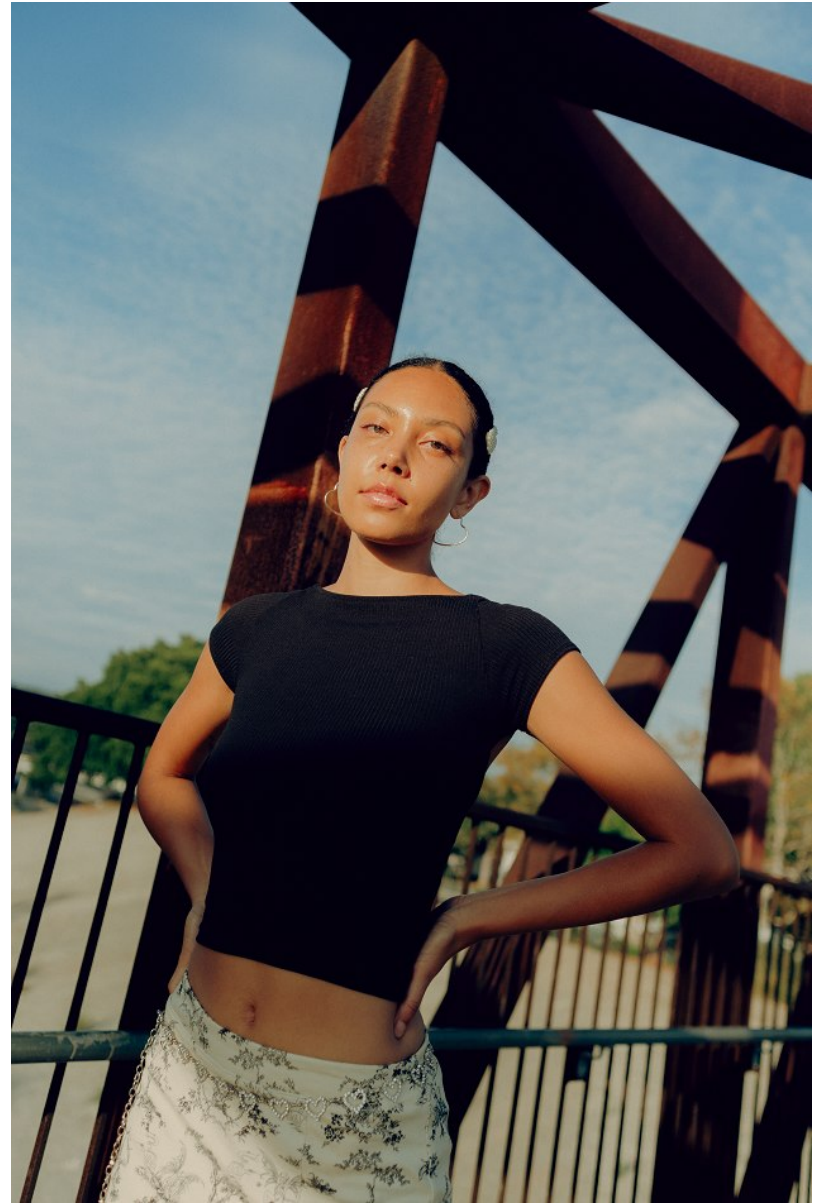

SONYA ALLEN

Height: 5'10" Bust: 32" B Waist: 26" Hip: 26" Dress: 2-4 US Shoe: 9 US Hair: Dark Brown Eyes: Hazel