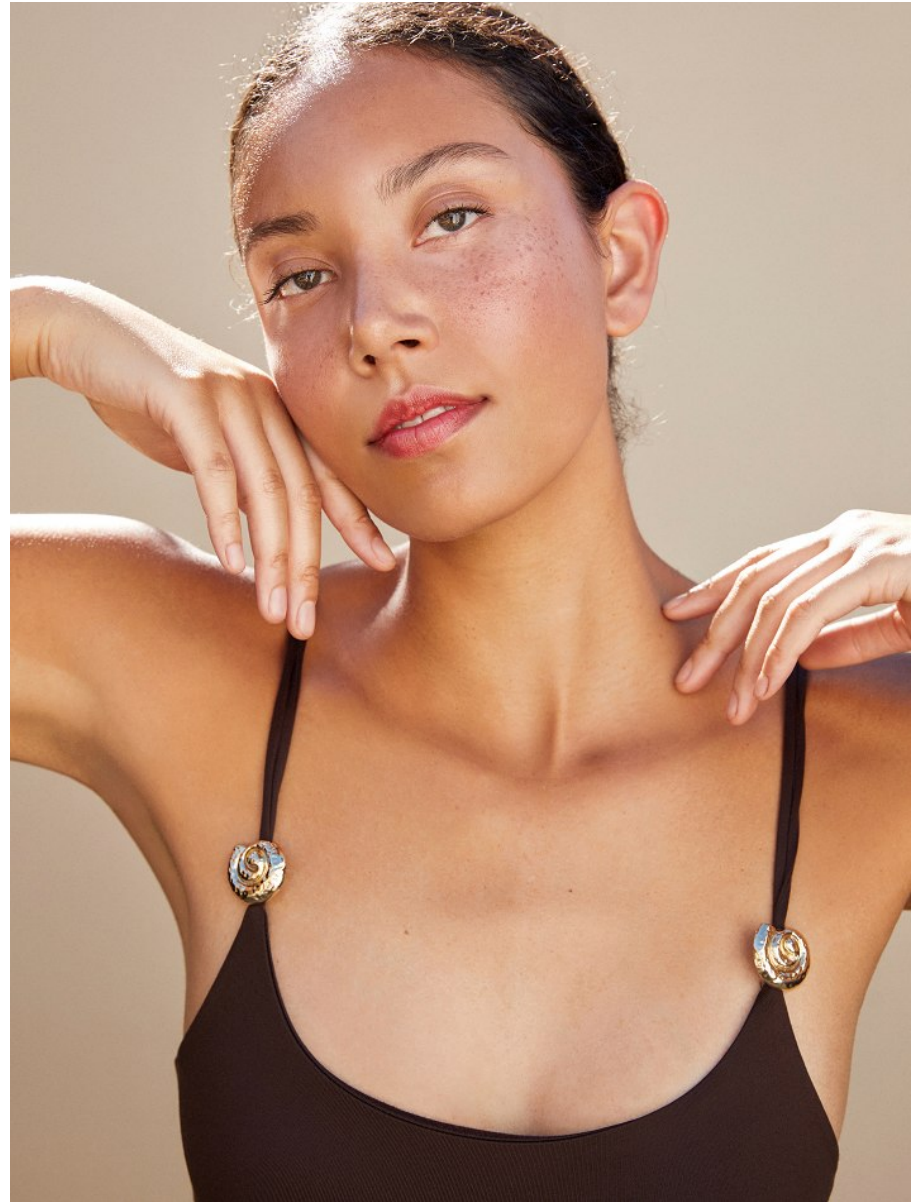

SONYA ALLEN

Height: 5'10" Bust: 32" B Waist: 26" Hip: 26" Dress: 2-4 US Shoe: 9 US Hair: Dark Brown Eyes: Hazel

SONYA ALLEN

Height: 5'10" Bust: 32" B Waist: 26" Hip: 26" Dress: 2-4 US Shoe: 9 US Hair: Dark Brown Eyes: Hazel