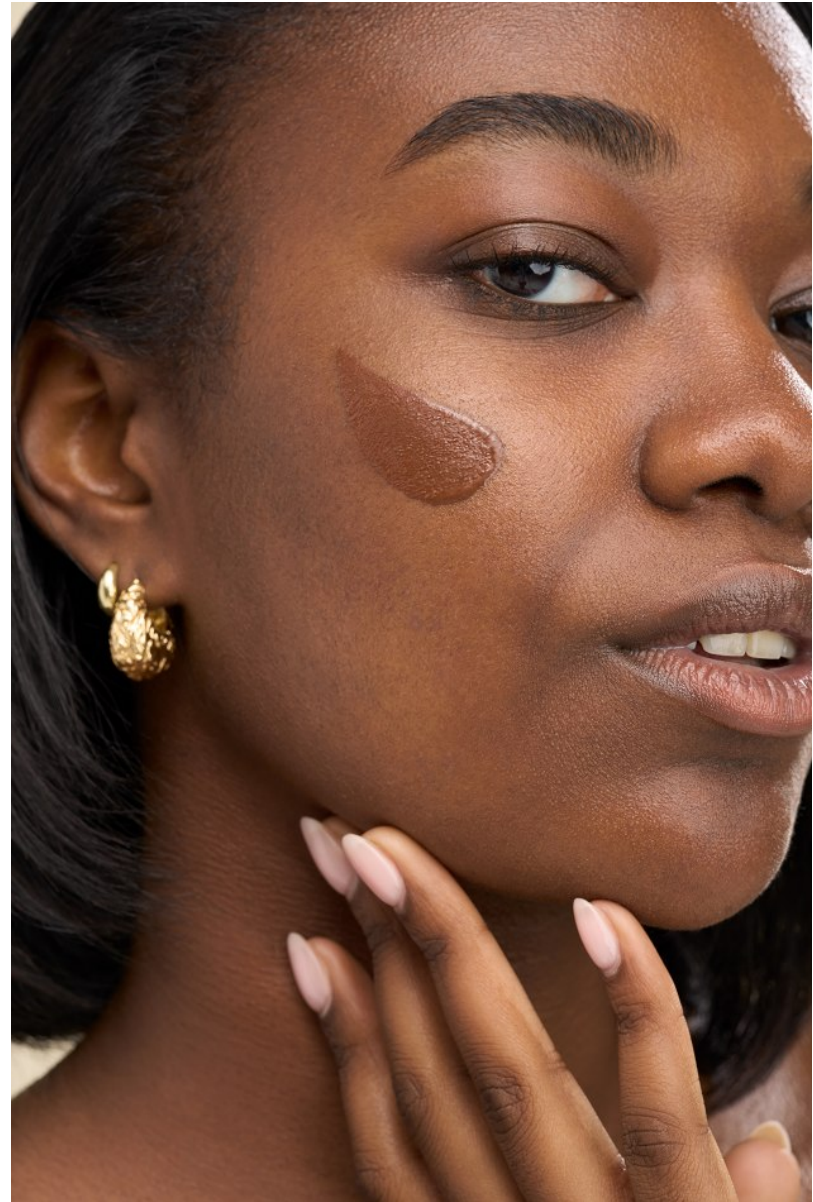

IMANI BAPTISTE-GREEN

Height: 5'9" Bust: 36" B Waist: 26.5" Hip: 34" Dress: 4-6 US Shoe: 10 US Hair: Black Eyes: Brown