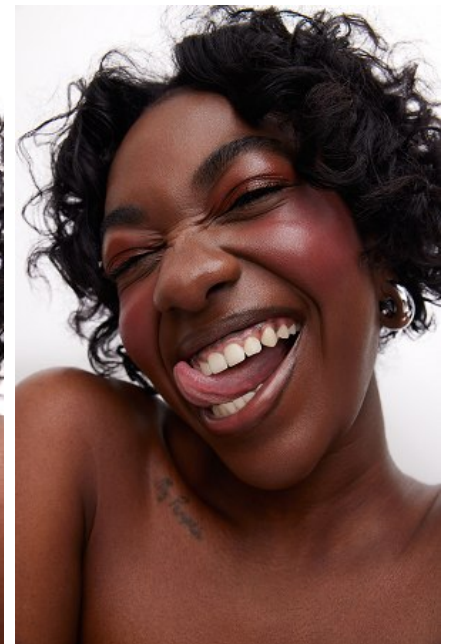

IMANI BAPTISTE-GREEN

Height: 5'9" Bust: 36" B Waist: 26.5" Hip: 34" Dress: 4-6 US Shoe: 10 US
Hair: Black Eyes: Brown

b B E L L A G E N C Y
MODEL & TALENT

Bella Agency Los Angeles 6430 Sunset Blvd, Suite 460, Los Angeles, CA 90028
T: 323.462.9191 F: 323.210.7101 Email: info@bellaagency.com