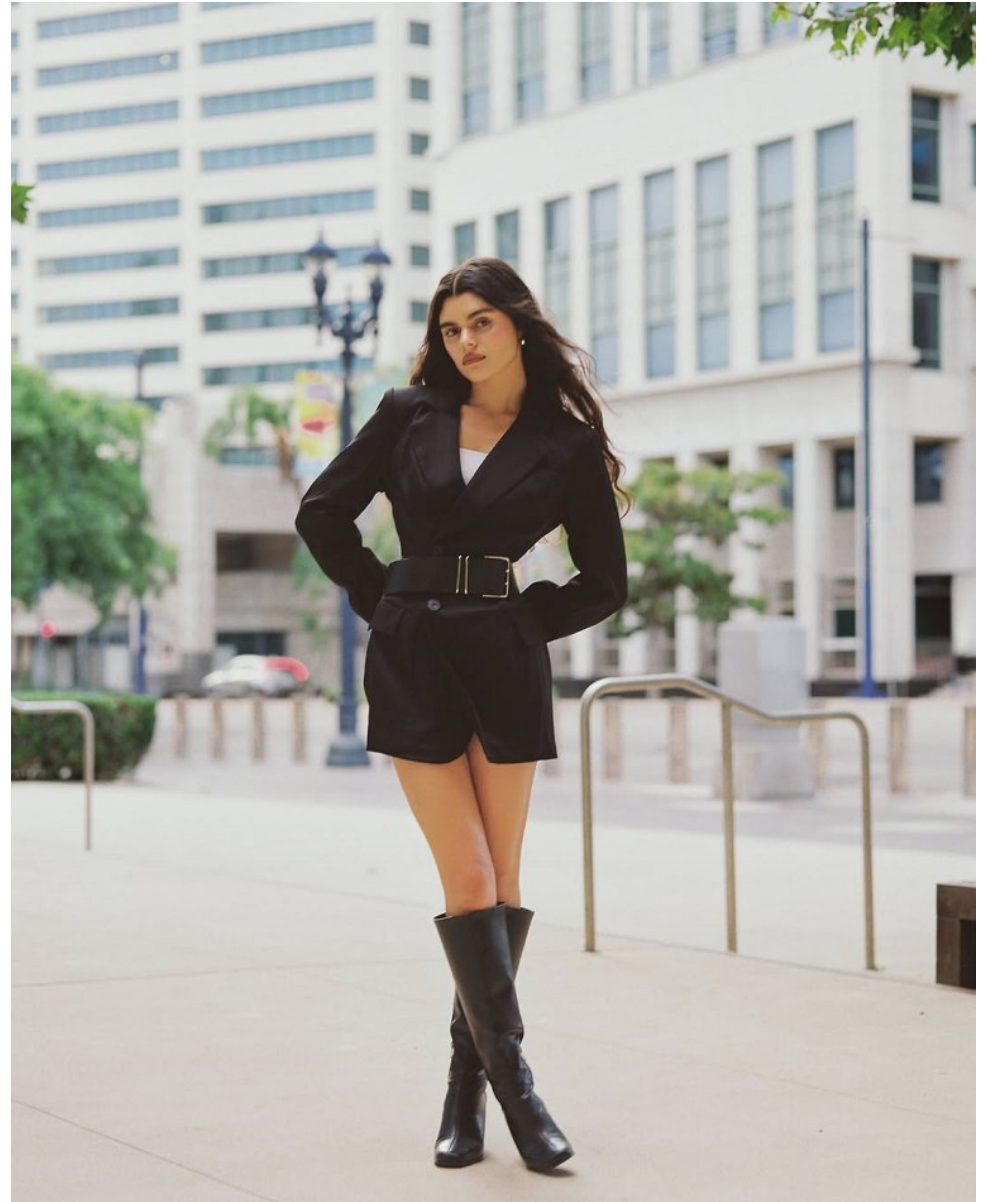

GABBY MOSTAMAND

Height: 5'5" Bust: 32" A Waist: 23" Hip: 34" Dress: 0 US Shoe: 7 US Hair: Brown Eyes: Brown