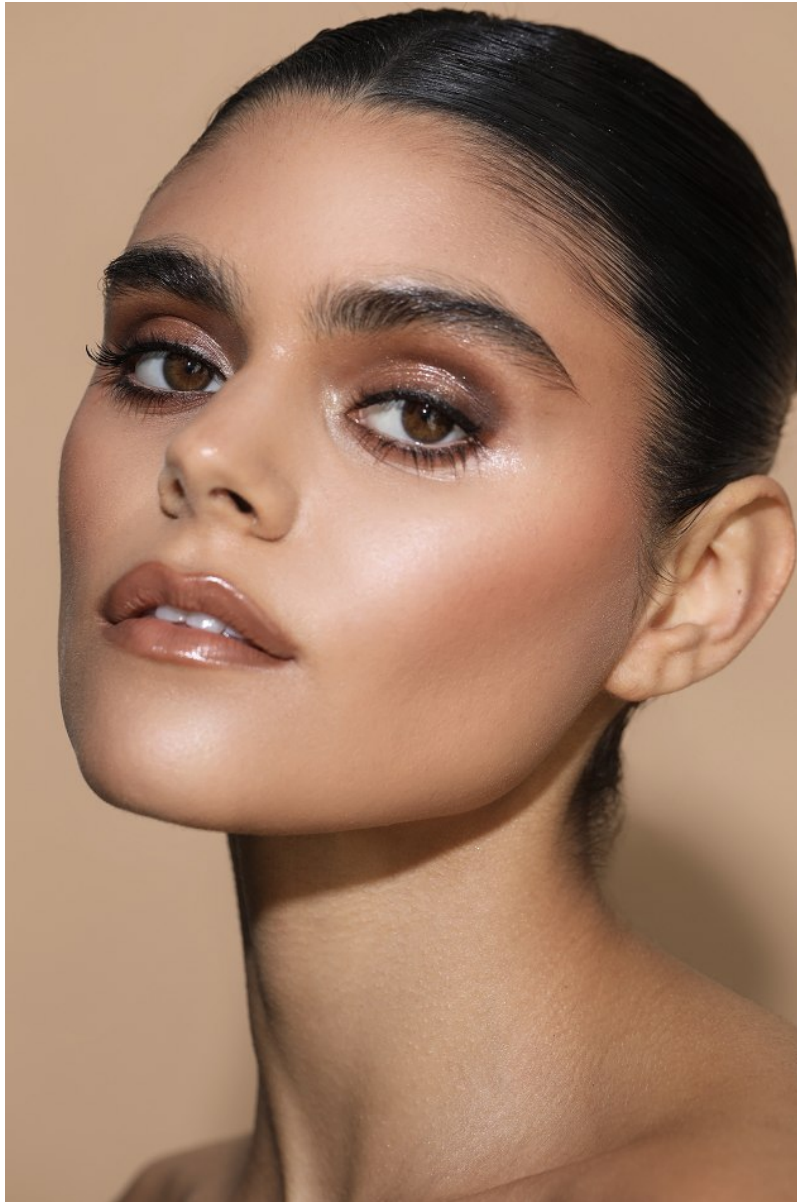

GABBY MOSTAMAND

GABBY MOSTAMAND

Height: 5'5" Bust: 32" A Waist: 23" Hip: 34" Dress: 0 US Shoe: 7 US Hair: Brown Eyes: Brown