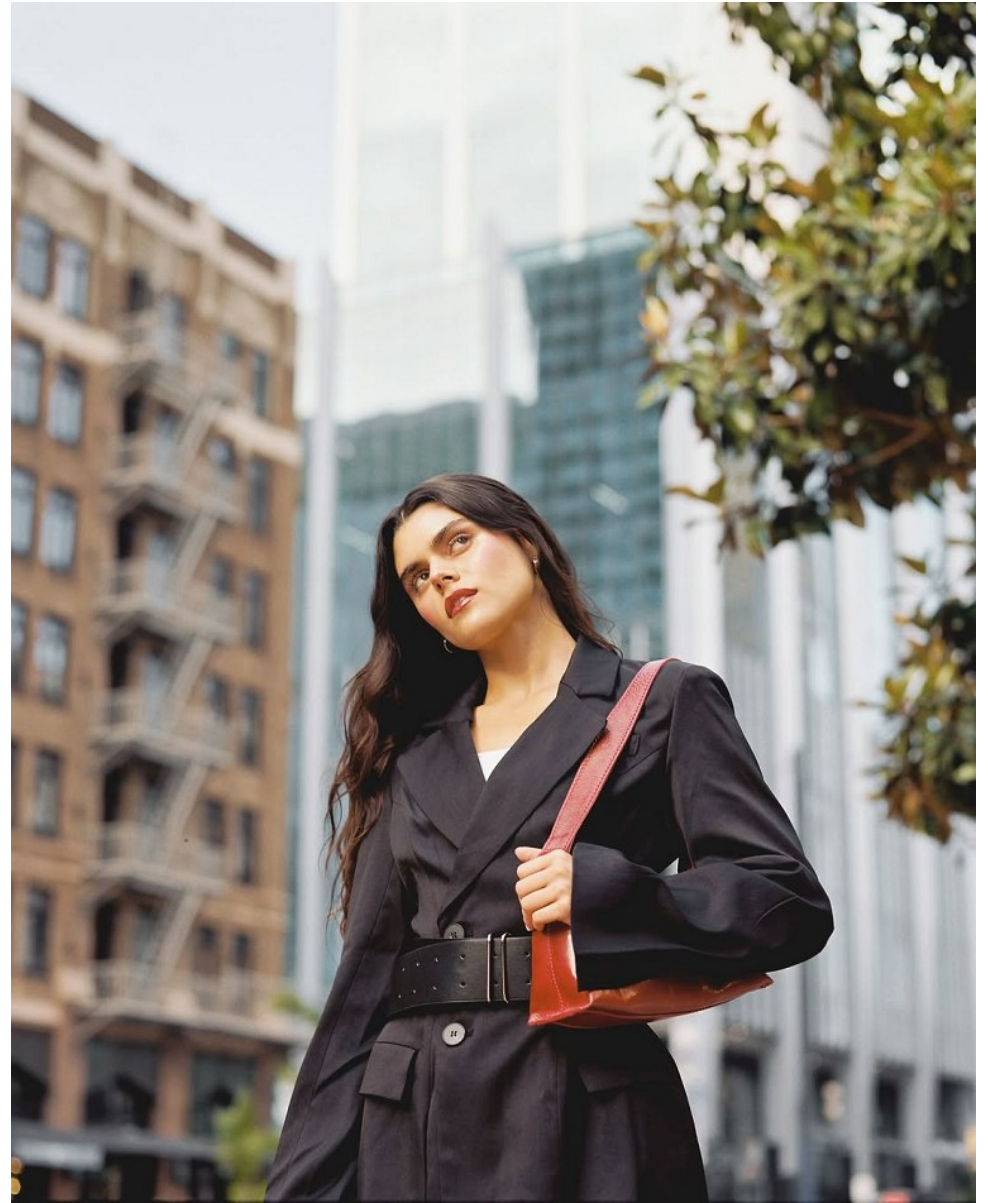

GABBY MOSTAMAND

Height: 5'5" Bust: 32" A Waist: 23" Hip: 34" Dress: 0 US Shoe: 7 US Hair: Brown Eyes: Brown